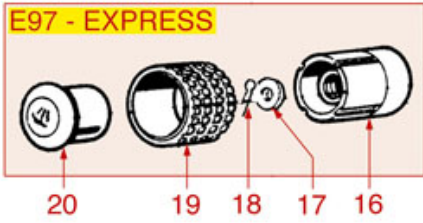

TAP E97-COMPACT-STAR-EXPRESS

E97 - EXPRESS - COMPACT - STAR

FAEMA

Position	LF code no.	Description
1	1348319	TAP BODY
2	1324066	TAP SPINDLE
3	1186394	ASBESTOS FREE FLAT GASKET $\varnothing$ 22x17x2 mm
4	1250415	TAP SPRING $\varnothing$ 10x32 mm
5	1186244	SPRING BUSHING
6	1186611	O-RING 02025 RED SILICONE
6	1186612	O-RING 02025 VITON
7	1349471	TAP PIN
8	1186236	O-RING 03043 VITON
9	1250417	SWIVEL SPRING $\varnothing$ 26x14 mm
10	1186446	WASHER $\varnothing$ 28x17x2 mm
11	1348320	ELASTIC RING $\varnothing$ 16 mm
12	3243009	O-RING GASKET 0106 EPDM
13	3243139	O-RING 02025 EPDM
14	1349504	NUT FOR TAP $\varnothing$ 1/2"
15	1186406	FLAT TEFLON GASKET $\varnothing$ 32x15x1 mm
16	1241034	WATER/STEAM TAP KNOB
18	3389013	STAINLESS STEEL PIN $\varnothing$ 2x12 mm UNI 1336
19	1241360	KNOB RING NUT
20	1241037	WATER CAP FOR KNOB
20	1241038	STEAM CAP FOR KNOB
20	1241039	CAPPUCCINO CAP FOR KNOB
21	1241359	WATER/STEAM TAP KNOB
22	1241361	CAP FOR KNOB
23	1241356	WATER/STEAM TAP KNOB
24	1241350	KNOB RING NUT
25	1241357	WATER CAP FOR KNOB
25	1241358	STEAM CAP FOR KNOB
26	1241042	WATER TAP KNOB
27	1241552	STEAM TAP KNOB
28	1449849	STEAM PIPE COMPLETE
29	1449362	COMPLETE WATER PIPE
30	1449843	STEAM PIPE COMPLETE
31	1449844	STEAM PIPE COMPLETE
33	1186121	TEFLON FLAT GASKET $\varnothing$ 12x10x0.5 mm
34	1449043	STEAM NOZZLE
35	1449046	COMPLETE WATER PIPE