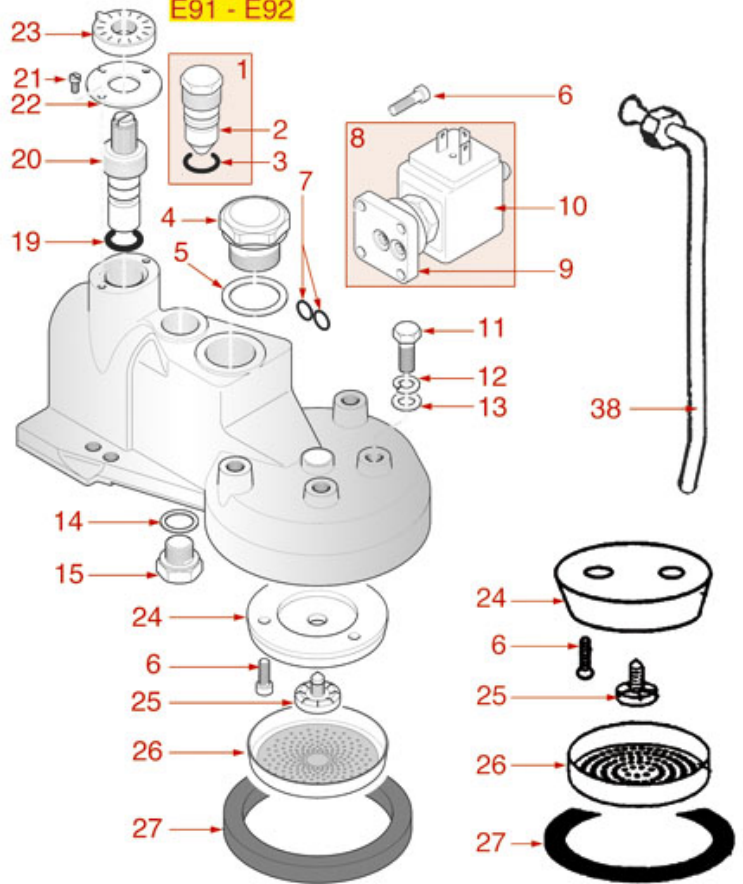

GROUP E91-E92-E97-E98-DUE-SMART

DUE A/S - SMART
E91 - E97 - E98

E91 - E92

FAEMA

Position	LF code no.	Description
1	1501532	PLUG COMPLETE WITH JET
2	1501533	NOZZLE M10x1 HOLE $\varnothing$ 0.5 mm
3	1186255	O-RING 0109 EPDM
4	1439025	CAP $\varnothing$ 20 mm FOR BREW GROUP
5	1186248	TEFLON FLAT GASKET $\varnothing$ 27x20x1 mm
6	1455034	S/S SCREW T.C.C.E.I M4x10 UNI 5931
7	1186611	O-RING 02025 RED SILICONE
7	1186612	O-RING 02025 VITON
8	1120330	3-WAY SOLENOID VALVE LUCIFER 240V 50Hz
8	1120335	3-WAY SOLENOID VALVE PARKER 230V 50/60Hz
9	1120334	3-WAY MECHANICAL COMPONENT LUCIFER
9	1120339	3-WAY MECHANICAL COMPONENT PARKER
10	1120332	COIL LUCIFER/PARKER 220/240V 9W 50Hz
10	3120032	COIL PARKER ZB09 9W 220/240V 50/60Hz
11	1528009	S/S SCREW T.E.M6x12 mm UNI 5739 DIN24017
13	3528010	STAINL.STEEL SCREW WASHER M6 UNI 6592
14	1186240	TEFLON FLAT GASKET $\varnothing$ 17x12x0.5 mm
15	1439024	CAP $\varnothing$ 12 mm FOR BREW GROUP
16	1528630	STAINLESS STEEL SCREW M5x10 mm UNI 5739
19	1186358	O-RING 03030 EPDM
19	1786155	VITON O-RING 03030
23	1241041	THERMAL INDEX KNOB
24	1086003	SHOWER HOLDER DIFFUSER
25	1501565	GROUP SPRAY NOZZLE $\varnothing$ 21 mm M5x1
26	1081016	SHOWER SCREEN $\varnothing$ 60 mm
26	1081116	SHOWER SCREEN $\varnothing$ 60 mm
26	1081216	SHOWER SCREEN $\varnothing$ 60 mm
27	1186721	FILTER HOLDER GASKET $\varnothing$ 74x57.5x8 mm
27	1186722	FILTER HOLDER GASKET $\varnothing$ 73x57x8 mm
27	1186725	FILTER HOLDER GASKET $\varnothing$ 73x57x8.5 mm
28	1160339	BLIND FILTER
29	1160251	1 CUP FILTER 6 g
30	1160252	2-CUP FILTER 12 GRAMS
31	1160335	1 CUP FILTER 7 g
32	1160337	2-CUP FILTER 14 GRAMS
33	1250101	FILTER BLOCKING SPRING $\varnothing$ 1,00 mm INOX
34	1165015	COFFEE MACHINE FILTER HOLDER
34	1165022	FILTER HOLDER COFFEE MACHINES
35	1241316	FILTER HOLDER HANDLE M10
35	1241504	FILTER HOLDER HANDLE M12
36	1022002	SINGLE SPOUT M16
36	1022501	SINGLE SPOUT $\varnothing$ 3/8"
37	1022502	DOUBLE SPOUT $\varnothing$ 3/8"
37	1022521	LONG DOUBLE SPOUT $\varnothing$ 3/8"
38	1449361	GROUP DRAIN PIPE
39	1160281	1-CUP FILTER 7 gr - BASIC QUALITY
40	1160282	2-CUP FILTER 14 GRAMS - BASIC QUALITY
41	1190001	PAPER SEAL $\varnothing$ 73x59x0.8 mm
42	1190002	RUBBER SEAL $\varnothing$ 73x59x1 mm EPDM
43	5014055	FILTERHOLDER COMPLETE 1 CUP FAEMA
44	5014054	FILTERHOLDER COMPLETE 2 CUPS FAEMA
45	1160345	2 CUPS FILTER 18 gr