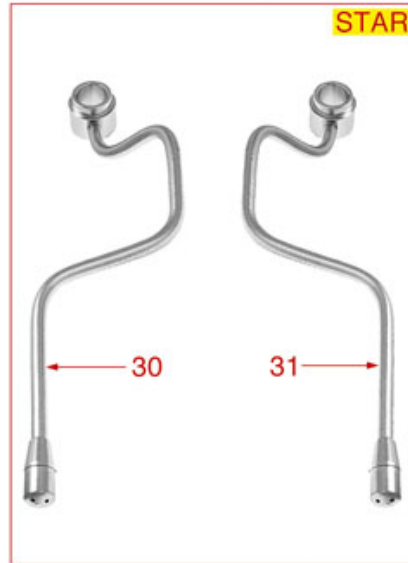

TAP E97-COMPACT-STAR-EXPRESS

E97 - EXPRESS - COMPACT - STAR

FAEMA

Position	LF code no.	Description
1	1348319	TAP BODY
2	1324066	TAP SPINDLE
3	1186394	ASBESTOS FREE FLAT GASKET $\varnothing$ 22x17x2 mm
4	1250415	TAP SPRING $\varnothing$ 10x32 mm
5	1186244	SPRING BUSHING
6	1186611	O-RING 02025 RED SILICONE
6	1186612	O-RING 02025 VITON
7	1349471	TAP PIN
8	1186236	O-RING 03043 VITON
9	1250417	SWIVEL SPRING $\varnothing$ 26x14 mm
10	1186446	WASHER $\varnothing$ 28x17x2 mm
11	1348320	ELASTIC RING $\varnothing$ 16 mm
12	3243009	O-RING GASKET 0106 EPDM
13	3243139	O-RING 02025 EPDM
14	1349504	NUT FOR TAP $\varnothing$ 1/2"
15	1186406	FLAT TEFLON GASKET $\varnothing$ 32x15x1 mm
16	1241034	WATER/STEAM TAP KNOB
18	3389013	STAINLESS STEEL PIN $\varnothing$ 2x12 mm UNI 1336
19	1241360	KNOB RING NUT
20	1241037	WATER CAP FOR KNOB
20	1241038	STEAM CAP FOR KNOB
20	1241039	CAPPUCCINO CAP FOR KNOB
21	1241359	WATER/STEAM TAP KNOB
22	1241361	CAP FOR KNOB
23	1241356	WATER/STEAM TAP KNOB
24	1241350	KNOB RING NUT
25	1241357	WATER CAP FOR KNOB
25	1241358	STEAM CAP FOR KNOB
26	1241042	WATER TAP KNOB
27	1241552	STEAM TAP KNOB
28	1449849	STEAM PIPE COMPLETE
29	1449362	COMPLETE WATER PIPE
30	1449843	STEAM PIPE COMPLETE
31	1449844	STEAM PIPE COMPLETE
33	1186121	TEFLON FLAT GASKET $\varnothing$ 12x10x0.5 mm
34	1449043	STEAM NOZZLE
35	1449046	COMPLETE WATER PIPE