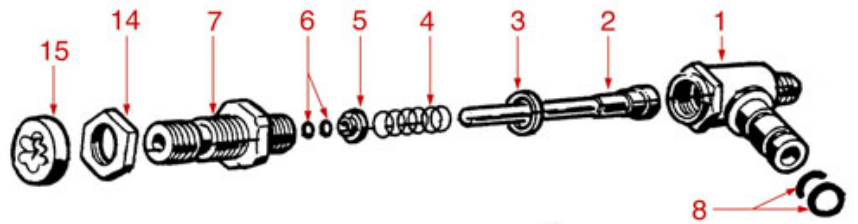

TAP E97-COMPACT-STAR-EXPRESS

E97 - EXPRESS - COMPACT - STAR

FAEMA

Position	LF code no.	Description
1	1348319	TAP BODY
2	1324066	TAP SPINDLE
3	1186394	ASBESTOS FREE FLAT GASKET $\varnothing$ 22x17x2 mm
4	1250415	TAP SPRING $\varnothing$ 10x32 mm
5	1186244	SPRING BUSHING
6	1186611	O-RING 02025 RED SILICONE
6	1186612	O-RING 02025 VITON
7	1349471	TAP PIN
8	1186236	O-RING 03043 VITON
9	1250417	SWIVEL SPRING $\varnothing$ 26x14 mm
10	1186446	WASHER $\varnothing$ 28x17x2 mm
11	1348320	ELASTIC RING $\varnothing$ 16 mm
12	3243009	O-RING GASKET 0106 EPDM
13	3243139	O-RING 02025 EPDM
14	1349504	NUT FOR TAP $\varnothing$ 1/2"
15	1186406	FLAT TEFLON GASKET $\varnothing$ 32x15x1 mm
16	1241034	WATER/STEAM TAP KNOB
18	3389013	STAINLESS STEEL PIN $\varnothing$ 2x12 mm UNI 1336
19	1241360	KNOB RING NUT
20	1241037	WATER CAP FOR KNOB
20	1241038	STEAM CAP FOR KNOB
20	1241039	CAPPUCCINO CAP FOR KNOB
21	1241359	WATER/STEAM TAP KNOB
22	1241361	CAP FOR KNOB
23	1241356	WATER/STEAM TAP KNOB
24	1241350	KNOB RING NUT
25	1241357	WATER CAP FOR KNOB
25	1241358	STEAM CAP FOR KNOB
26	1241042	WATER TAP KNOB
27	1241552	STEAM TAP KNOB
28	1449849	STEAM PIPE COMPLETE
29	1449362	COMPLETE WATER PIPE
30	1449843	STEAM PIPE COMPLETE
31	1449844	STEAM PIPE COMPLETE
33	1186121	TEFLON FLAT GASKET $\varnothing$ 12x10x0.5 mm
34	1449043	STEAM NOZZLE
35	1449046	COMPLETE WATER PIPE