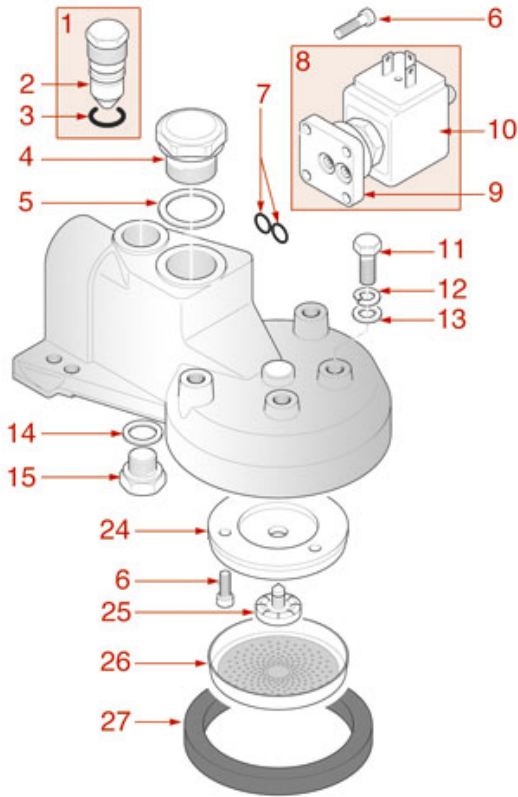

GROUP E91-E92-E97-E98-DUE-SMART

DUE A/S - SMART
E91 - E97 - E98

E91 - E92

FAEMA

Position	LF code no.	Description
1	1501532	PLUG COMPLETE WITH JET
2	1501533	NOZZLE M10x1 HOLE $\varnothing$ 0.5 mm
3	1186255	O-RING 0109 EPDM
4	1439025	CAP $\varnothing$ 20 mm FOR BREW GROUP
5	1186248	TEFLON FLAT GASKET $\varnothing$ 27x20x1 mm
6	1455034	S/S SCREW T.C.C.E.I M4x10 UNI 5931
7	1186611	O-RING 02025 RED SILICONE
7	1186612	O-RING 02025 VITON
8	1120330	3-WAY SOLENOID VALVE LUCIFER 240V 50Hz
8	1120335	3-WAY SOLENOID VALVE PARKER 230V 50/60Hz
9	1120334	3-WAY MECHANICAL COMPONENT LUCIFER
9	1120339	3-WAY MECHANICAL COMPONENT PARKER
10	1120332	COIL LUCIFER/PARKER 220/240V 9W 50Hz
10	3120032	COIL PARKER ZB09 9W 220/240V 50/60Hz
11	1528009	S/S SCREW T.E.M6x12 mm UNI 5739 DIN24017
13	3528010	STAINL.STEEL SCREW WASHER M6 UNI 6592
14	1186240	TEFLON FLAT GASKET $\varnothing$ 17x12x0.5 mm
15	1439024	CAP $\varnothing$ 12 mm FOR BREW GROUP
16	1528630	STAINLESS STEEL SCREW M5x10 mm UNI 5739
19	1186358	O-RING 03030 EPDM
19	1786155	VITON O-RING 03030
23	1241041	THERMAL INDEX KNOB
24	1086003	SHOWER HOLDER DIFFUSER
25	1501565	GROUP SPRAY NOZZLE $\varnothing$ 21 mm M5x1
26	1081016	SHOWER SCREEN $\varnothing$ 60 mm
26	1081116	SHOWER SCREEN $\varnothing$ 60 mm
26	1081216	SHOWER SCREEN $\varnothing$ 60 mm
27	1186721	FILTER HOLDER GASKET $\varnothing$ 74x57.5x8 mm
27	1186722	FILTER HOLDER GASKET $\varnothing$ 73x57x8 mm
27	1186725	FILTER HOLDER GASKET $\varnothing$ 73x57x8.5 mm
28	1160339	BLIND FILTER
29	1160251	1 CUP FILTER 6 g
30	1160252	2-CUP FILTER 12 GRAMS
31	1160335	1 CUP FILTER 7 g
32	1160337	2-CUP FILTER 14 GRAMS
33	1250101	FILTER BLOCKING SPRING $\varnothing$ 1,00 mm INOX
34	1165015	COFFEE MACHINE FILTER HOLDER
34	1165022	FILTER HOLDER COFFEE MACHINES
35	1241316	FILTER HOLDER HANDLE M10
35	1241504	FILTER HOLDER HANDLE M12
36	1022002	SINGLE SPOUT M16
36	1022501	SINGLE SPOUT $\varnothing$ 3/8"
37	1022502	DOUBLE SPOUT $\varnothing$ 3/8"
37	1022521	LONG DOUBLE SPOUT $\varnothing$ 3/8"
38	1449361	GROUP DRAIN PIPE
39	1160281	1-CUP FILTER 7 gr - BASIC QUALITY
40	1160282	2-CUP FILTER 14 GRAMS - BASIC QUALITY
41	1190001	PAPER SEAL $\varnothing$ 73x59x0.8 mm
42	1190002	RUBBER SEAL $\varnothing$ 73x59x1 mm EPDM
43	5014055	FILTERHOLDER COMPLETE 1 CUP FAEMA
44	5014054	FILTERHOLDER COMPLETE 2 CUPS FAEMA
45	1160345	2 CUPS FILTER 18 gr