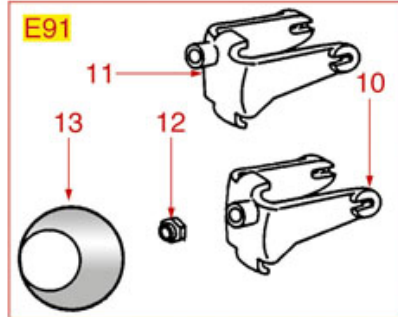

WATER STEAM TAP E91-E92-DUE

E91 - E92 - DUE

FAEMA

Position	LF code no.	Description
1	1349475	TAP FITTING
2	1186823	COPPER FLAT GASKET $\varnothing$ 27x21.5x1 mm
3	1250404	GROUP SPRING $\varnothing$ 11x41 mm
4	1523507	TAP VALVE
5	1186311	NBR FLAT GASKET $\varnothing$ 13x4x4 mm
5	1186822	VITON FLAT GASKET $\varnothing$ 13x4x4 mm
5	5053833	FLAT GASKET VITON $\varnothing$ 13x4x4 mm NSF
6	1186252	O-RING R3 EPDM
7	1324071	WATER-STEAM TAP PIN
7	1324160	WATER/STEAM TAP PIN
9	1324002	STEAM TAP PIN
10	1255003	KNOB BODY RH-LH
11	1255003	KNOB BODY RH-LH
12	1348041	HEXAGONAL SELF-LOCKING NUT M8 UNI 7473
13	1241319	WATER/STEAM TAP KNOB
13	1241320	WATER/STEAM TAP KNOB
14	1241362	WATER/STEAM TAP KNOB
15	3241084	ELASTIC RING FOR KNOB
16	1241036	KNOB SPACER
17	1324075	KNOB PIN
18	1255002	KNOB BODY LH
19	3060069	S/STEEL HEXAGONAL MEDIUM NUT M8 UNI 5588
20	1241069	WATER/STEAM TAP KNOB
21	1255001	KNOB BODY RH
22	1348309	STEAM TAP E91-DUE
26	1250408	SWIVEL SPRING $\varnothing$ 13x21 mm
27	1186319	BRASS WASHER $\varnothing$ 15x8x2 mm
28	1186236	O-RING 03043 VITON
29	1186247	CONICAL TEFLON SEAL $\varnothing$ 15x7.5x10.3 mm
30	1186248	TEFLON FLAT GASKET $\varnothing$ 27x20x1 mm
31	1449346	COMPLETE STAIN. STEEL STEAM PIPE $\varnothing$ 10 mm
32	1186121	TEFLON FLAT GASKET $\varnothing$ 12x10x0.5 mm
33	1449043	STEAM NOZZLE
34	1449041	STAINLESS STEEL STEAM PIPE COMPL. $\varnothing$ 10mm
34	1449347	STAINLESS STEEL STEAM PIPE COMPL. $\varnothing$ 10 m
35	1349472	STEAM TAP FITTING
36	1349474	ELBOW FITTING FOR TAP
37	1449196	WATER SPRINKLER
38	1449148	STAINLESS STEEL COMPLETE WATER PIPE