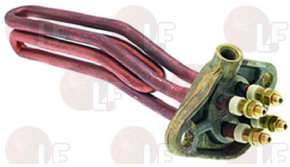

1755001 HEATING ELEMENT 2000W 230V
immersed length 175 mm - 4 poles
distance between the holes 75 mm
flange 95x57 mm
for coffee machines with 1 group
for Coffee machine (ASTORIA CMA) ARGENTA - DIVINA
for Coffee machine (WEGA) AIRY - ANTARES - ATLAS
NOVA - ORION - POLARIS

FAEMA

1186179 TEFLON FLAT GASKET ø 57x42x3 mm
for heating element

FAEMA 4701001652

FAEMA 802111002

Suitable for:

1186606 FLAT CARBO GASKET ø 57x43x3 mm
in universal carbo
for heating element
for Coffee machine (FAEMA) DUEA - ELITE - EXPRESS
E61 - E64 - E66 - E91 - E92 - P4 - P6
for Coffee machine (FIORENZATO C.S.) MURANO
for Coffee machine (WEGA) AIRY - ATLAS - NOVA
ORION - POLARIS

FAEMA 4701001652

1755653 HEATING ELEMENT 2400W 110V
immersed length 175 mm - 4 poles
distance between the holes 75 mm
with bulb sheath - flange 95x57 mm

FAEMA

1186179 TEFLON FLAT GASKET ø 57x42x3 mm
for heating element

FAEMA 4701001652

FAEMA 802111002

1186606 FLAT CARBO GASKET ø 57x43x3 mm
in universal carbo
for heating element
for Coffee machine (FAEMA) DUEA - ELITE - EXPRESS
E61 - E64 - E66 - E91 - E92 - P4 - P6
for Coffee machine (FIORENZATO C.S.) MURANO
for Coffee machine (WEGA) AIRY - ATLAS - NOVA
ORION - POLARIS

FAEMA 4701001652