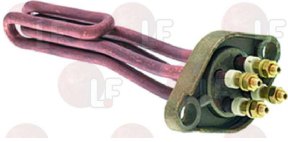

Suitable for:

Suitable for:

1755652 HEATING ELEMENT 1800W 110V
immersed length 240 mm - 4 poles
distance between the holes 75 mm
flange 96x58 mm
for coffee machines with 1 group