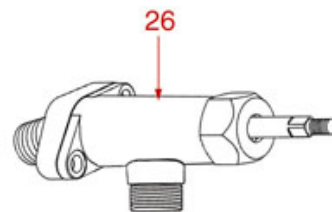

WATER-STEAM TAP E61

E61

FAEMA

Position	LF code no.	Description
1	1241461	WATER/STEAM TAP KNOB
2	1348042	CHROME PLATED NUT
3	1250521	SPRING $\varnothing$ 15x17 mm
4	1186322	TAP ROD BUSHING
5	1186312	EPDM FLAT GASKET $\varnothing$ 15.5x7.5x4 mm
6	1186319	BRASS WASHER $\varnothing$ 15x8x2 mm
7	1324086	TAP HANDLE SPINDLE
9	1324026	TAP SPINDLE
10	1184010	STAINLESS STEEL SCREW M6x10 UNI 9327
11	1186311	NBR FLAT GASKET $\varnothing$ 13x4x4 mm
11	1186822	VITON FLAT GASKET $\varnothing$ 13x4x4 mm
11	5053833	FLAT GASKET VITON $\varnothing$ 13x4x4 mm NSF
12	1186122	GASKET HOLDER FOR TAP
13	1250157	TAP SPRING $\varnothing$ 12.5x30 mm
14	3186181	O-RING 03068 EPDM
15	1348848	FLANGE FOR FAEMA E61 $\varnothing$ 3/8"
18	1349364	NUT $\varnothing$ 3/8"
19	1348845	STEAM TAP E61
20	1449842	STEAM PIPE COMPLETE
21	1449841	STEAM PIPE COMPLETE
22	1449040	STAINLESS STEEL STEAM PIPE COMPL. $\varnothing$ 10mm
23	1449056	STEAM NOZZLE
26	1348057	STEAM TAP
27	1348842	STEAM TAP ASSY