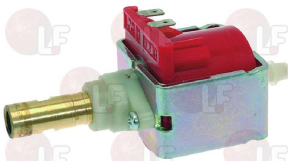

FAEMA

1122735 VIBRATORY PUMP EX5 48W 230V 50Hz
fittings $\varnothing$ 1/8" - $\varnothing$ 6 mm
pressure max 15 bar
water temperature max 20°C
integrated diode (1N 4007P)
lead connector 6.3x0.8 mm
for Coffee machine (EXPOBAR) EXPRESSO
MINICOMPACT - MONROC - OFFICE
for Coffee machine (VIBIEMME) DOMOBAR
DOMOBARJUNIOR - DOMOBARSUPER