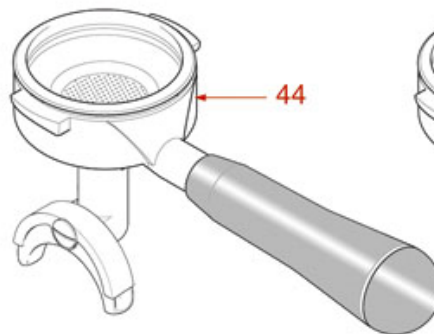

GROUP E91-E92-E97-E98-DUE-SMART

DUE A/S - SMART
E91 - E97 - E98

E91 - E92

FAEMA

Position	LF code no.	Description
1	1501532	PLUG COMPLETE WITH JET
2	1501533	NOZZLE M10x1 HOLE $\varnothing$ 0.5 mm
3	1186255	O-RING 0109 EPDM
4	1439025	CAP $\varnothing$ 20 mm FOR BREW GROUP
5	1186248	TEFLON FLAT GASKET $\varnothing$ 27x20x1 mm
6	1455034	S/S SCREW T.C.C.E.I M4x10 UNI 5931
7	1186611	O-RING 02025 RED SILICONE
7	1186612	O-RING 02025 VITON
8	1120330	3-WAY SOLENOID VALVE LUCIFER 240V 50Hz
8	1120335	3-WAY SOLENOID VALVE PARKER 230V 50/60Hz
9	1120334	3-WAY MECHANICAL COMPONENT LUCIFER
9	1120339	3-WAY MECHANICAL COMPONENT PARKER
10	1120332	COIL LUCIFER/PARKER 220/240V 9W 50Hz
10	3120032	COIL PARKER ZB09 9W 220/240V 50/60Hz
11	1528009	S/S SCREW T.E.M6x12 mm UNI 5739 DIN24017
13	3528010	STAINL.STEEL SCREW WASHER M6 UNI 6592
14	1186240	TEFLON FLAT GASKET $\varnothing$ 17x12x0.5 mm
15	1439024	CAP $\varnothing$ 12 mm FOR BREW GROUP
16	1528630	STAINLESS STEEL SCREW M5x10 mm UNI 5739
19	1186358	O-RING 03030 EPDM
19	1786155	VITON O-RING 03030
23	1241041	THERMAL INDEX KNOB
24	1086003	SHOWER HOLDER DIFFUSER
25	1501565	GROUP SPRAY NOZZLE $\varnothing$ 21 mm M5x1
26	1081016	SHOWER SCREEN $\varnothing$ 60 mm
26	1081116	SHOWER SCREEN $\varnothing$ 60 mm
26	1081216	SHOWER SCREEN $\varnothing$ 60 mm
27	1186721	FILTER HOLDER GASKET $\varnothing$ 74x57.5x8 mm
27	1186722	FILTER HOLDER GASKET $\varnothing$ 73x57x8 mm
27	1186725	FILTER HOLDER GASKET $\varnothing$ 73x57x8.5 mm
28	1160339	BLIND FILTER
29	1160251	1 CUP FILTER 6 g
30	1160252	2-CUP FILTER 12 GRAMS
31	1160335	1 CUP FILTER 7 g
32	1160337	2-CUP FILTER 14 GRAMS
33	1250101	FILTER BLOCKING SPRING $\varnothing$ 1,00 mm INOX
34	1165015	COFFEE MACHINE FILTER HOLDER
34	1165022	FILTER HOLDER COFFEE MACHINES
35	1241316	FILTER HOLDER HANDLE M10
35	1241504	FILTER HOLDER HANDLE M12
36	1022002	SINGLE SPOUT M16
36	1022501	SINGLE SPOUT $\varnothing$ 3/8"
37	1022502	DOUBLE SPOUT $\varnothing$ 3/8"
37	1022521	LONG DOUBLE SPOUT $\varnothing$ 3/8"
38	1449361	GROUP DRAIN PIPE
39	1160281	1-CUP FILTER 7 gr - BASIC QUALITY
40	1160282	2-CUP FILTER 14 GRAMS - BASIC QUALITY
41	1190001	PAPER SEAL $\varnothing$ 73x59x0.8 mm
42	1190002	RUBBER SEAL $\varnothing$ 73x59x1 mm EPDM
43	5014055	FILTERHOLDER COMPLETE 1 CUP FAEMA
44	5014054	FILTERHOLDER COMPLETE 2 CUPS FAEMA
45	1160345	2 CUPS FILTER 18 gr