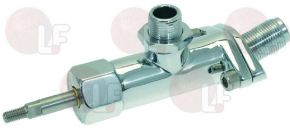

FAEMA 4151030015

Suitable for:

1186670 STEAM PIPE BUSHING \varnothing 12x5 mm
for Coffee machine (VIBIEMME) KOMETA

FAEMA

1348057 STEAM TAP
fittings \varnothing 3/8"

FAEMA

1348842 STEAM TAP ASSY
for Coffee machine (FAEMA) E61
for Coffee machine (VIBIEMME) REPLICA