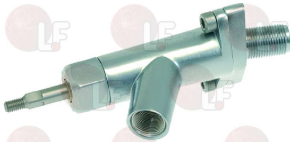

FAEMA

1348845 STEAM TAP E61
connections $\varnothing$ 3/8"F
for Coffee machine (FAEMA) E61