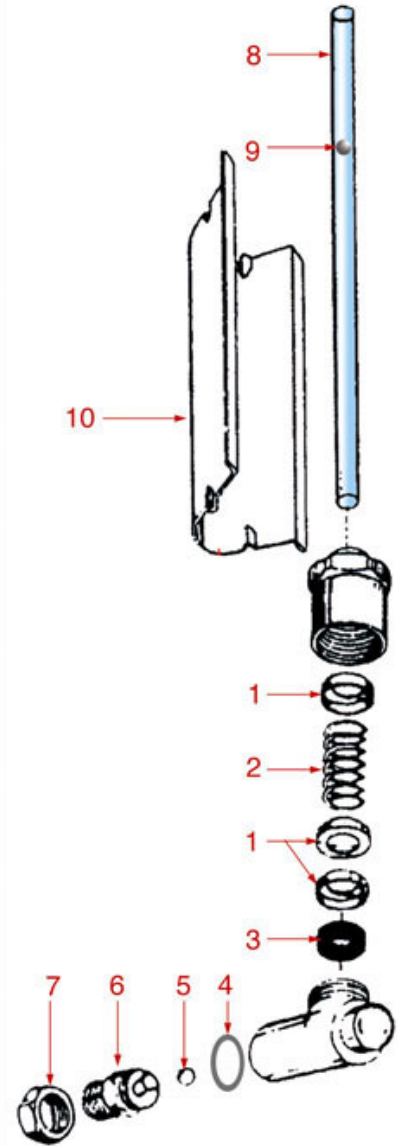

LEVEL GAUGE ASSY E61-DUE-E91-E98-SMART

E61 - E91 - E92 - E97 - E98
DUE - SMART
COMPACT - EXPRESS

E61

FAEMA

Position	LF code no.	Description
1	1528015	LEVEL GLASS WASHER
2	1250401	LEVEL SPRING $\varnothing$ 22x20 mm
3	1186227	FLAT EPDM GASKET $\varnothing$ 21x11.5x5 mm
4	1186537	FLAT TEFLON GASKET $\varnothing$ 26x21.5x2 mm
5	1323415	STAINLESS STEEL BALL $\varnothing$ 11 mm
8	1520501	LEVEL GLASS $\varnothing$ 12x175 mm
9	1323001	RED LEVEL BALL
10	1201526	LEVEL GAUGE PLATE
11	1201005	COMPLETE LEVEL GLASS
12	1523538	BOILER VALVE $\varnothing$ 1/4"M
13	1186619	COPPER FLAT GASKET $\varnothing$ 18x14x1.5 mm
14	1528630	STAINLESS STEEL SCREW M5x10 mm UNI 5739
15	1186444	OPEN WASHER M6x11 mm
16	1186394	ASBESTOS FREE FLAT GASKET $\varnothing$ 22x17x2 mm
18	1527541	WATER LEVEL TUB
19	1186230	O-RING GASKET 0164 EPDM
19	1786011	O-RING 0164 VITON
20	1520537	LEVEL GLASS 89x30 mm SILK-SCREEN PRINTED
20	1520538	SILK-SCREEN PRINTED LEVEL PLATE 89x30 mm
20	1520638	SILKSCREEN PRINTED LEVEL GAUGE PLATE
21	1186228	ASBESTOS FREE FLAT GASKET 90x31x1 mm
22	1201009	LEVEL COVER
23	1184006	S/S SCREW T.C.C.E.I. M4x12 UNI 7984
24	3221132	GREEN INDICATOR LAMP 230V
24	3221159	RED INDICATOR LIGHT 250V
27	1341750	LEVEL PROBE $\varnothing$ 1/4"M-125 mm
28	1323415	STAINLESS STEEL BALL $\varnothing$ 11 mm