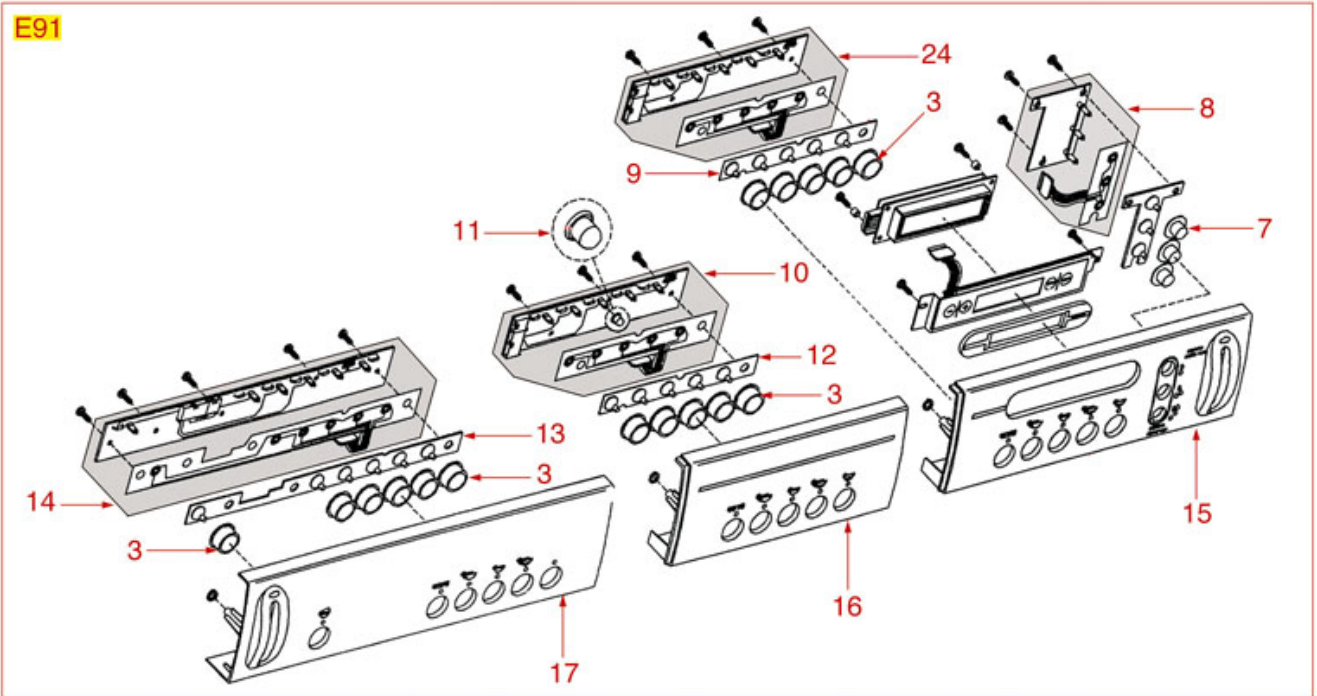

PUSH-BUTTONS E91-E98-DUE

FAEMA

Position	LF code no.	Description
1	1319043	PUSH-BUTTON PANEL BOARD 1 BUTTON
2	1319044	PUSH-BUTTON PANEL MEMBRANE 1 BUTTON
3	1319028	BUTTON F.PUSH-BUTTON PANEL
7	1319024	BUTTON F. WATER PUSH-BUTTON PANEL
8	1319023	PUSH-BUTTON PANEL BOARD 3 BUTTONS
9	1319027	PUSH-BUTTON PANEL MEMBRANE 6 BUTTONS
10	1319025	PUSH-BUTTON PANEL BOARD 5 BUTTONS
11	1319029	FAEMA E91 PUSH-BUTTON
13	1319039	PUSH-BUTTON PANEL MEMBRANE 6 BUTTONS
14	1319038	PUSH-BUTTON PANEL BOARD 6 BUTTONS
18	1319053	BIPOLAR SWITCH 16A 250V
21	1319096	BUTTON F.PUSH-BUTTON PANEL
22	1319054	SWITCH BUTTON
23	1319094	PUSH-BUTTON SUPPORT
24	1319235	PUSH-BUTTON PANEL BOARD 5 BUTTONS