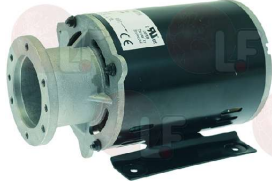

Suitable for:

1240295 MOTOR SMA WITH FLANGE 150W UL
 model YSC102/6-4
 power 150W 220/240V 50/60Hz
 capacitor 10 µf - 1370RPM
 for volumetric pump
 for Coffee machine (CASADIO) DIECIA - DIECIS
 for Coffee machine (CIMBALI) M39
 for Coffee machine (FAEMA)