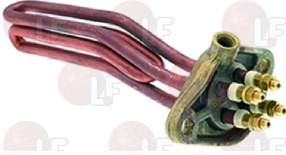

Suitable for:

Suitable for:

1755116 HEATING ELEMENT 2400W 220V
immersed length 170 mm - 4 poles
distance between the holes 75 mm
with bulb sheath - flange 95x57 mm
for Coffee machine (FAEMA) DUEA - ELITE - EXPRESS
E61 - E64 - E66 - E91 - E92 - P4 - P6

1186606 FLAT CARBO GASKET $\varnothing$ 57x43x3 mm
in universal carbo
for heating element
for Coffee machine (FAEMA) DUEA - ELITE - EXPRESS
E61 - E64 - E66 - E91 - E92 - P4 - P6
for Coffee machine (FIORENZATO C.S.) MURANO
for Coffee machine (WEGA) AIRY - ATLAS - NOVA
ORION - POLARIS