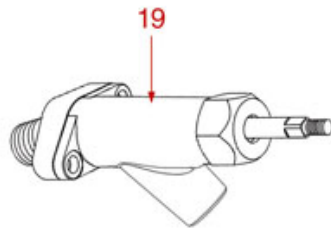

WATER-STEAM TAP E61

E61

FAEMA

Position	LF code no.	Description
1	1241461	WATER/STEAM TAP KNOB
2	1348042	CHROME PLATED NUT
3	1250521	SPRING $\varnothing$ 15x17 mm
4	1186322	TAP ROD BUSHING
5	1186312	EPDM FLAT GASKET $\varnothing$ 15.5x7.5x4 mm
6	1186319	BRASS WASHER $\varnothing$ 15x8x2 mm
7	1324086	TAP HANDLE SPINDLE
9	1324026	TAP SPINDLE
10	1184010	STAINLESS STEEL SCREW M6x10 UNI 9327
11	1186311	NBR FLAT GASKET $\varnothing$ 13x4x4 mm
11	1186822	VITON FLAT GASKET $\varnothing$ 13x4x4 mm
11	5053833	FLAT GASKET VITON $\varnothing$ 13x4x4 mm NSF
12	1186122	GASKET HOLDER FOR TAP
13	1250157	TAP SPRING $\varnothing$ 12.5x30 mm
14	3186181	O-RING 03068 EPDM
15	1348848	FLANGE FOR FAEMA E61 $\varnothing$ 3/8"
18	1349364	NUT $\varnothing$ 3/8"
19	1348845	STEAM TAP E61
20	1449842	STEAM PIPE COMPLETE
21	1449841	STEAM PIPE COMPLETE
22	1449040	STAINLESS STEEL STEAM PIPE COMPL. $\varnothing$ 10mm
23	1449056	STEAM NOZZLE
26	1348057	STEAM TAP
27	1348842	STEAM TAP ASSY