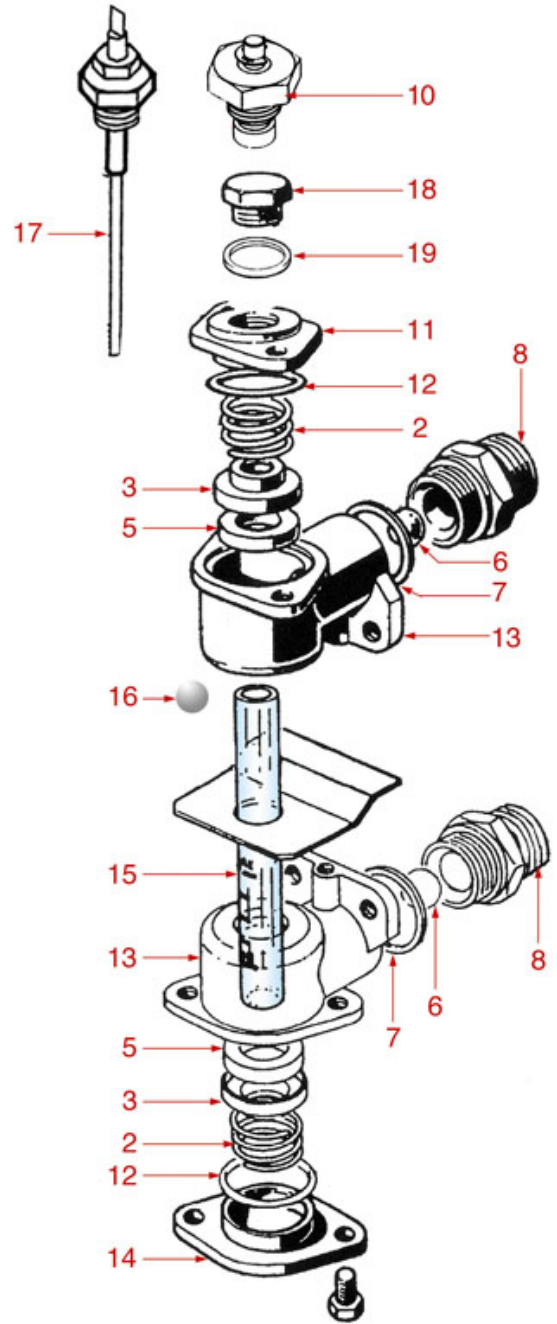

NO STOP - STAR