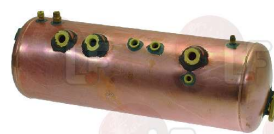

FAEMA

1186553 BOILER GASKET ø 243x204x3 mm
 universal carbo - 12 holes
 for Coffee machine (FAEMA) E61

FAEMA

1186552 BOILER GASKET ø 243x205x3 mm
 universal carbo - 16 holes

FAEMA

1024502 BOILER 3 GROUPS
 for Coffee machine (FAEMA) E61
 for Coffee machine (GAGGIA)