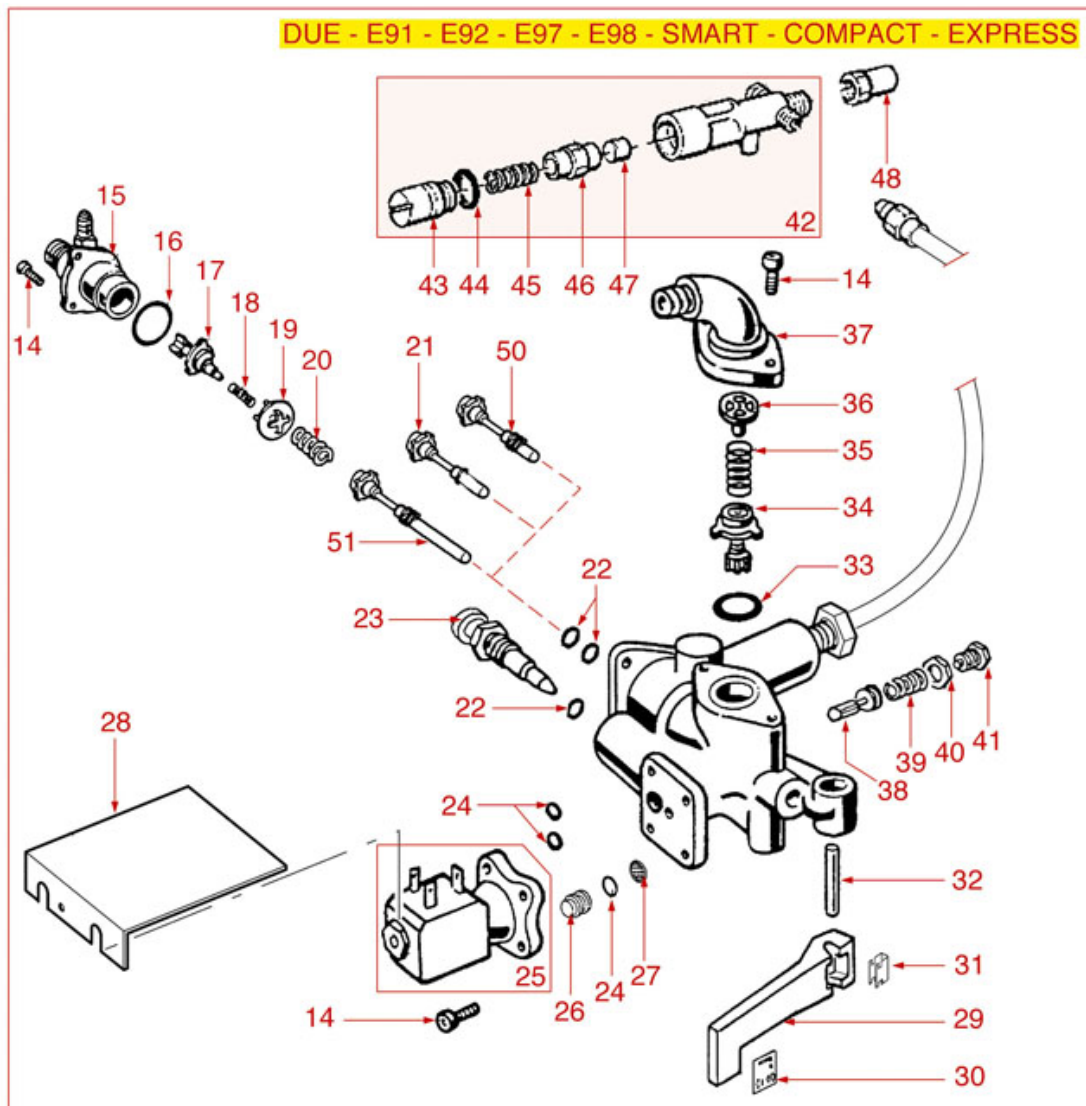

WATER INLET TAP E61-DUE-E91-E98

FAEMA

Position	LF code no.	Description
1	1225501	INLET TAP LEVER
3	1250521	SPRING $\varnothing$ 15x17 mm
4	1186322	TAP ROD BUSHING
5	1186312	EPDM FLAT GASKET $\varnothing$ 15.5x7.5x4 mm
6	1186307	TEFLON FLAT GASKET $\varnothing$ 36x30x2 mm
7	1184551	CAM FOR COFFEE GROUP
8	1186326	TEFLON FLAT GASKET $\varnothing$ 22x16x2 mm
9	1324033	SQUARE PIN 12.1 mm 6x6 mm M3
10	1186822	VITON FLAT GASKET $\varnothing$ 13x4x4 mm
10	5053833	FLAT GASKET VITON $\varnothing$ 13x4x4 mm NSF
11	1186408	INLET VALVE
13	1186326	TEFLON FLAT GASKET $\varnothing$ 22x16x2 mm
14	1455034	S/S SCREW T.C.C.E.I M4x10 UNI 5931
16	1186401	O-RING 02093 EPDM
17	1523417	NON-RETURN VALVE
17	1523419	NON-RETURN VALVE
18	1250162	NON-RETURN VALVE SPRING $\varnothing$ 6.5x20 mm
19	1250161	TAP SPRING GUIDE
20	1250160	PIN SPRING $\varnothing$ 14x23 mm
21	1523416	INLET VALVE
22	1186252	O-RING R3 EPDM
24	1186611	O-RING 02025 RED SILICONE
24	1186612	O-RING 02025 VITON
25	1120331	2-WAY SOLENOID VALVE LUCIFER 240V 50Hz
26	1120007	NOZZLE HOLE 1.2 mm
27	1160011	WATER FILTER $\varnothing$ 9 mm
29	1225011	INLET TAP LEVER
33	3243069	O-RING OR 02068 EPDM
34	1186128	CONICAL EPDM SEAL $\varnothing$ 12x4x4 mm
34	1523417	NON-RETURN VALVE
35	1250162	NON-RETURN VALVE SPRING $\varnothing$ 6.5x20 mm
36	1250164	TAP SPRING GUIDE
38	1523418	NON-RETURN VALVE
39	1250158	VALVE SPRING $\varnothing$ 14x28 mm
40	1348036	NUT $\varnothing$ 3/8" WRENCH 21x6mm
41	1324028	WATER INLET TAP CAP
42	1523019	EXPANSION VALVE
44	1186236	O-RING 03043 VITON
45	1250016	SPRING $\varnothing$ 8x21 mm
47	1186363	BLIND GASKET $\varnothing$ 9x5 mm
50	1523017	INLET VALVE
51	1523018	INLET VALVE