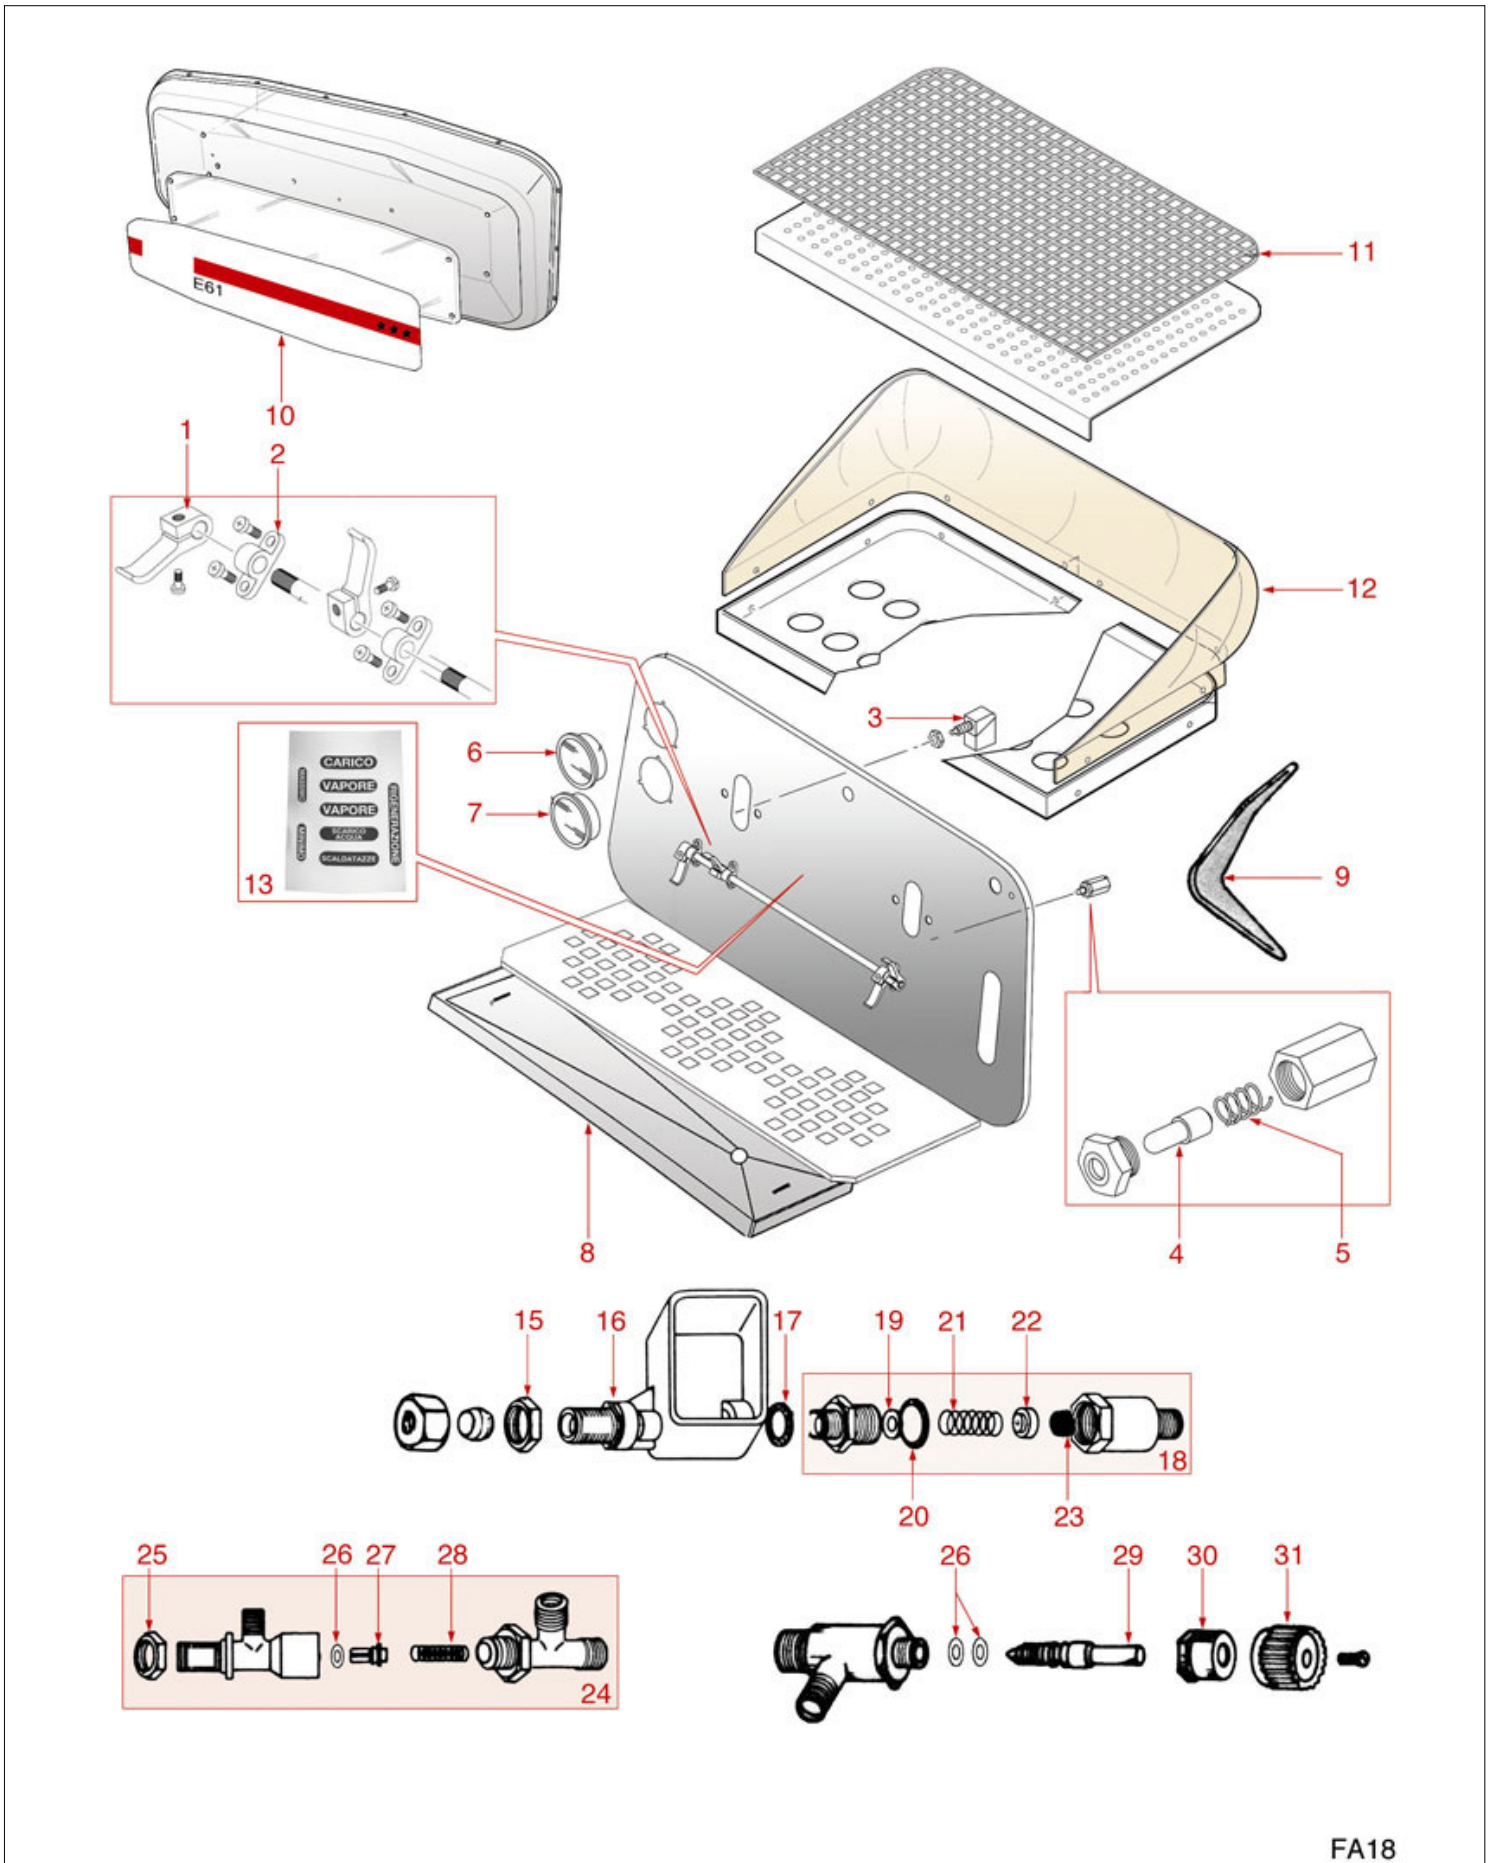

MISCELLANEOUS E61

FAEMA

Position	LF code no.	Description
1	1225014	MICRO CONTROL LEVER
2	1391002	CONTROL LEVER SUPPORT
2	1391008	CHROME-PLATED CONTROL LEVER SUPPORT
3	1240817	MICROSWITCH G4 16A 250V
3	1240821	MICROSWITCH 10A 250V
4	1240066	MICROSWITCH 16A 250V
5	1250024	SPRING $\varnothing$ 8x29 mm FOR MICRO BUTTON
6	1245554	BOILER PRESSURE GAUGE $\varnothing$ 52 mm 0+3 bar
7	1245553	PUMP PRESSURE GAUGE $\varnothing$ 52 mm 0+16 bar
9	1026051	BLACK ANGLE E61 (2 PCS)
10	1009002	STICKER E61 1/GR
10	1009003	STICKER E61 2/GR
10	1009004	STICKER E61 3/GR
11	1185701	CUP WARMING GRID FAEMA
11	1185702	WHITE CUP WARMING GRID
11	1185703	BROWN CUP WARMING
12	1026001	COVER E61 - 1 COFFEE GROUP
12	1026002	COVER E61 - 3 COFFEE GROUPS
12	1026003	COVER E61 - 2 COFFEE GROUPS
13	1009001	STICKER E61 SMALL
15	1349504	NUT FOR TAP $\varnothing$ 1/2"
17	1186620	COPPER FLAT GASKET $\varnothing$ 22x17x1.5 mm
18	1523513	EXPANSION VALVE $\varnothing$ 3/8"M-3/8"M
19	1186319	BRASS WASHER $\varnothing$ 15x8x2 mm
20	1186326	TEFLON FLAT GASKET $\varnothing$ 22x16x2 mm
21	1250516	SPRING $\varnothing$ 15x28 mm
22	1186131	GASKET HOLDER FOR TAP
23	1186129	FLAT EPDM GASKET $\varnothing$ 15/6x10 mm
24	1523512	NON-RETURN VALVE $\varnothing$ 3/8"M-1/4"M
25	1349364	NUT $\varnothing$ 3/8"
26	1186411	O-RING 02031 EPDM
27	1523426	SQUARE NON-RETURN VALVE
28	1250202	NON-RETURN VALVE SPRING $\varnothing$ 8x30 mm
31	1241484	CUP WARMER KNOB