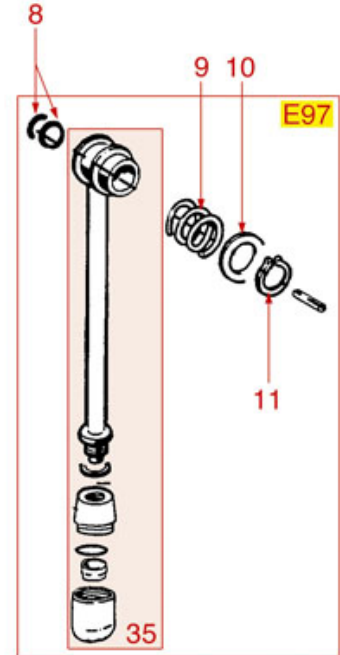

TAP E97-COMPACT-STAR-EXPRESS

E97 - EXPRESS - COMPACT - STAR

FAEMA

Position	LF code no.	Description
1	1348319	TAP BODY
2	1324066	TAP SPINDLE
3	1186394	ASBESTOS FREE FLAT GASKET $\varnothing$ 22x17x2 mm
4	1250415	TAP SPRING $\varnothing$ 10x32 mm
5	1186244	SPRING BUSHING
6	1186611	O-RING 02025 RED SILICONE
6	1186612	O-RING 02025 VITON
7	1349471	TAP PIN
8	1186236	O-RING 03043 VITON
9	1250417	SWIVEL SPRING $\varnothing$ 26x14 mm
10	1186446	WASHER $\varnothing$ 28x17x2 mm
11	1348320	ELASTIC RING $\varnothing$ 16 mm
12	3243009	O-RING GASKET 0106 EPDM
13	3243139	O-RING 02025 EPDM
14	1349504	NUT FOR TAP $\varnothing$ 1/2"
15	1186406	FLAT TEFLON GASKET $\varnothing$ 32x15x1 mm
16	1241034	WATER/STEAM TAP KNOB
18	3389013	STAINLESS STEEL PIN $\varnothing$ 2x12 mm UNI 1336
19	1241360	KNOB RING NUT
20	1241037	WATER CAP FOR KNOB
20	1241038	STEAM CAP FOR KNOB
20	1241039	CAPPUCCINO CAP FOR KNOB
21	1241359	WATER/STEAM TAP KNOB
22	1241361	CAP FOR KNOB
23	1241356	WATER/STEAM TAP KNOB
24	1241350	KNOB RING NUT
25	1241357	WATER CAP FOR KNOB
25	1241358	STEAM CAP FOR KNOB
26	1241042	WATER TAP KNOB
27	1241552	STEAM TAP KNOB
28	1449849	STEAM PIPE COMPLETE
29	1449362	COMPLETE WATER PIPE
30	1449843	STEAM PIPE COMPLETE
31	1449844	STEAM PIPE COMPLETE
33	1186121	TEFLON FLAT GASKET $\varnothing$ 12x10x0.5 mm
34	1449043	STEAM NOZZLE
35	1449046	COMPLETE WATER PIPE