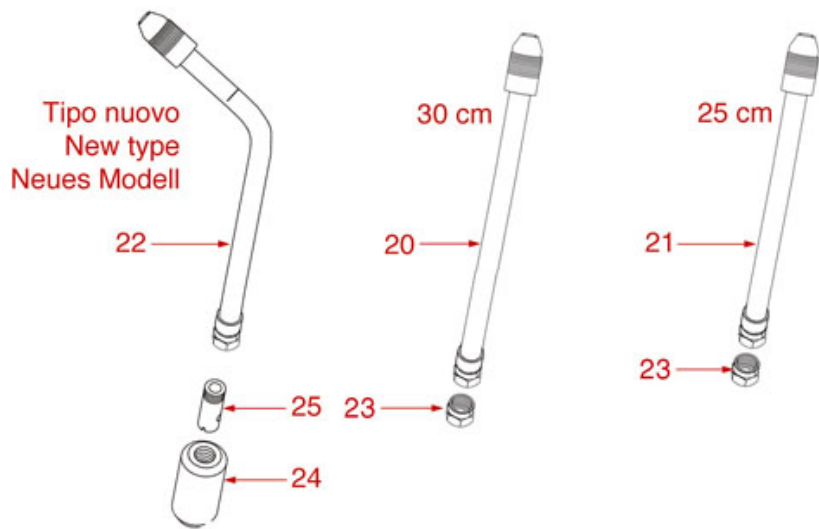

WATER-STEAM TAP E61

E61

FAEMA

Position	LF code no.	Description
1	1241461	WATER/STEAM TAP KNOB
2	1348042	CHROME PLATED NUT
3	1250521	SPRING $\varnothing$ 15x17 mm
4	1186322	TAP ROD BUSHING
5	1186312	EPDM FLAT GASKET $\varnothing$ 15.5x7.5x4 mm
6	1186319	BRASS WASHER $\varnothing$ 15x8x2 mm
7	1324086	TAP HANDLE SPINDLE
9	1324026	TAP SPINDLE
10	1184010	STAINLESS STEEL SCREW M6x10 UNI 9327
11	1186311	NBR FLAT GASKET $\varnothing$ 13x4x4 mm
11	1186822	VITON FLAT GASKET $\varnothing$ 13x4x4 mm
11	5053833	FLAT GASKET VITON $\varnothing$ 13x4x4 mm NSF
12	1186122	GASKET HOLDER FOR TAP
13	1250157	TAP SPRING $\varnothing$ 12.5x30 mm
14	3186181	O-RING 03068 EPDM
15	1348848	FLANGE FOR FAEMA E61 $\varnothing$ 3/8"
18	1349364	NUT $\varnothing$ 3/8"
19	1348845	STEAM TAP E61
20	1449842	STEAM PIPE COMPLETE
21	1449841	STEAM PIPE COMPLETE
22	1449040	STAINLESS STEEL STEAM PIPE COMPL. $\varnothing$ 10mm
23	1449056	STEAM NOZZLE
26	1348057	STEAM TAP
27	1348842	STEAM TAP ASSY