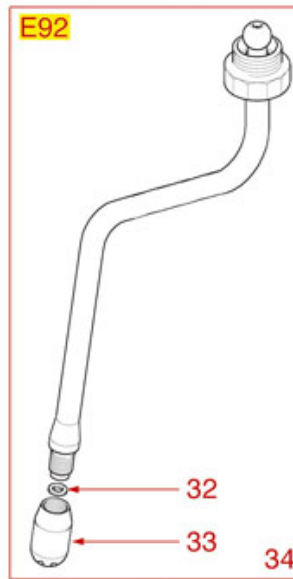

WATER STEAM TAP E91-E92-DUE

E91 - E92 - DUE

FAEMA

Position	LF code no.	Description
1	1349475	TAP FITTING
2	1186823	COPPER FLAT GASKET $\varnothing$ 27x21.5x1 mm
3	1250404	GROUP SPRING $\varnothing$ 11x41 mm
4	1523507	TAP VALVE
5	1186311	NBR FLAT GASKET $\varnothing$ 13x4x4 mm
5	1186822	VITON FLAT GASKET $\varnothing$ 13x4x4 mm
5	5053833	FLAT GASKET VITON $\varnothing$ 13x4x4 mm NSF
6	1186252	O-RING R3 EPDM
7	1324071	WATER-STEAM TAP PIN
7	1324160	WATER/STEAM TAP PIN
9	1324002	STEAM TAP PIN
10	1255003	KNOB BODY RH-LH
11	1255003	KNOB BODY RH-LH
12	1348041	HEXAGONAL SELF-LOCKING NUT M8 UNI 7473
13	1241319	WATER/STEAM TAP KNOB
13	1241320	WATER/STEAM TAP KNOB
14	1241362	WATER/STEAM TAP KNOB
15	3241084	ELASTIC RING FOR KNOB
16	1241036	KNOB SPACER
17	1324075	KNOB PIN
18	1255002	KNOB BODY LH
19	3060069	S/STEEL HEXAGONAL MEDIUM NUT M8 UNI 5588
20	1241069	WATER/STEAM TAP KNOB
21	1255001	KNOB BODY RH
22	1348309	STEAM TAP E91-DUE
26	1250408	SWIVEL SPRING $\varnothing$ 13x21 mm
27	1186319	BRASS WASHER $\varnothing$ 15x8x2 mm
28	1186236	O-RING 03043 VITON
29	1186247	CONICAL TEFLON SEAL $\varnothing$ 15x7.5x10.3 mm
30	1186248	TEFLON FLAT GASKET $\varnothing$ 27x20x1 mm
31	1449346	COMPLETE STAIN. STEEL STEAM PIPE $\varnothing$ 10 mm
32	1186121	TEFLON FLAT GASKET $\varnothing$ 12x10x0.5 mm
33	1449043	STEAM NOZZLE
34	1449041	STAINLESS STEEL STEAM PIPE COMPL. $\varnothing$ 10mm
34	1449347	STAINLESS STEEL STEAM PIPE COMPL. $\varnothing$ 10 m
35	1349472	STEAM TAP FITTING
36	1349474	ELBOW FITTING FOR TAP
37	1449196	WATER SPRINKLER
38	1449148	STAINLESS STEEL COMPLETE WATER PIPE