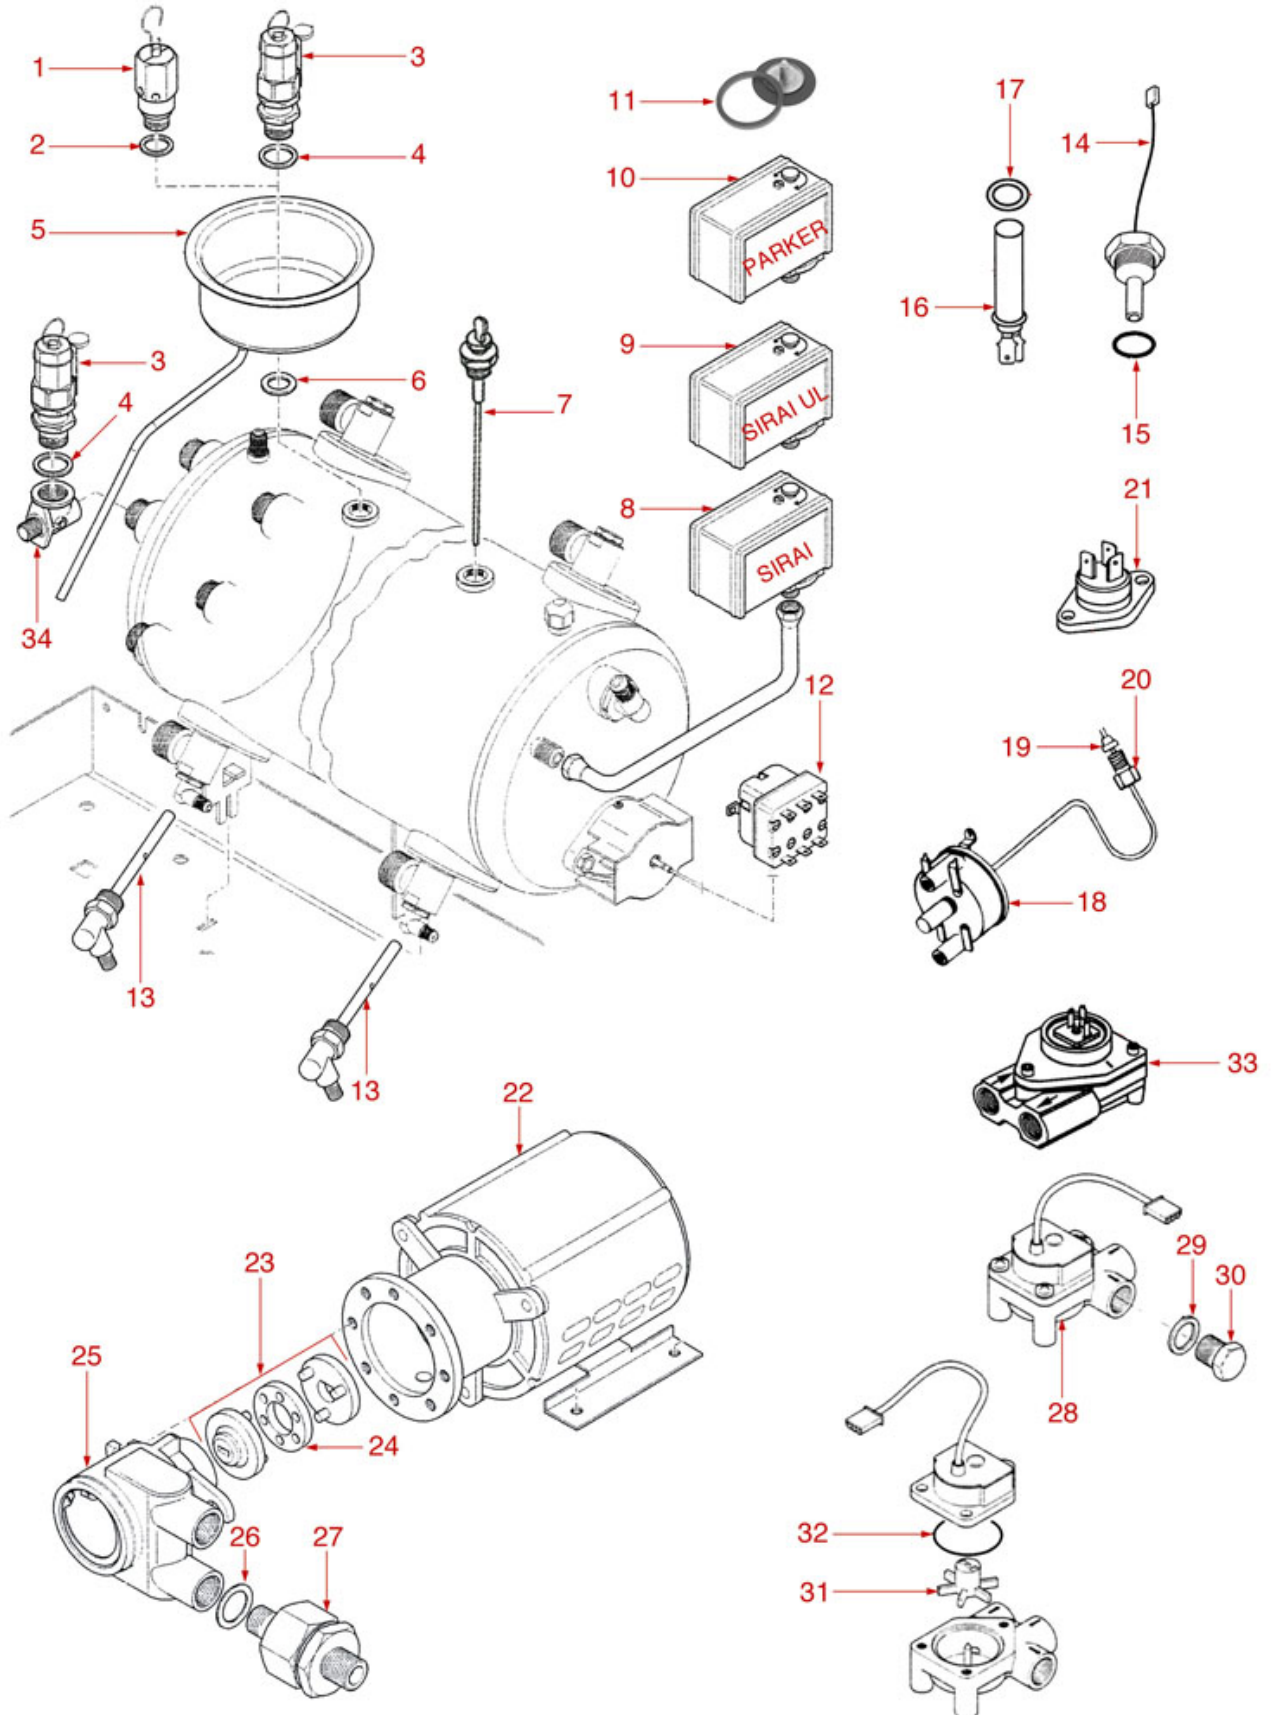

BOILER E91-E92-E97-E98-DUE-SMART

E91 - E92 - E97 - E98 - DUE - SMART

FAEMA

Position	LF code no.	Description
1	1523535	BOILER VALVE $\varnothing$ 3/8"M
2	1186394	ASBESTOS FREE FLAT GASKET $\varnothing$ 22x17x2 mm
3	1523536	BOILER VALVE $\varnothing$ 3/8" M AUTO-CERTIFIED
4	1186805	O-RING 0115 EPDM
6	1186619	COPPER FLAT GASKET $\varnothing$ 18x14x1.5 mm
7	1341750	LEVEL PROBE $\varnothing$ 1/4"M-125 mm
7	3341011	LEVEL PROBE $\varnothing$ 1/4"M - 140 mm
8	1320531	PRESSURE SWITCH P302/6 3-POLES 30A
9	1320531	PRESSURE SWITCH P302/6 3-POLES 30A
10	1320541	PRESSURE SWITCH PARKER
11	1320533	MEMBRANE KIT FOR PRESSURE SWITCH
12	1444509	THREE-PHASE THERMOSTAT 169°C
12	3444142	THREE-PHASE THERMOSTAT 150°C
13	1449044	INJECTOR PIPE
13	1449217	INJECTOR PIPE
14	1444501	TEMPERATURE PROBE $\varnothing$ 1/2"M
15	1186823	COPPER FLAT GASKET $\varnothing$ 27x21.5x1 mm
16	1397030	BOILER TEMPERATURE PROBE
17	1186255	O-RING 0109 EPDM
18	1444503	STIEBEL HEATING ELEMENT PROTECTION
19	1444504	THERMOSTAT STUFFING GLAND
20	1444505	STUFFING GLAND FITTING M10x1
22	1240701	FLANGE MOTOR RPM 150W
22	1240711	FLANGE MOTOR FAEMA 170W
22	1240712	FLANGE MOTOR FAEMA 170W
23	1191001	COMPLETE METAL COUPLING
23	1191003	COMPLETE METAL COUPLING
24	1191002	RUBBER COUPLING $\varnothing$ 41.5 mm
25	1330003	ROTARY VANE PUMP ROTOFLOW $\varnothing$ 3/8" NPT
25	1330011	ROTARY VANE PUMP PROCON $\varnothing$ 3/8" NPT
25	1330017	ROTARY VANE PUMP PROCON $\varnothing$ 3/8"
25	1330031	ROTARY VANE PUMP CIMALI/FAEMA $\varnothing$ 3/8"
26	1186186	ROUND COPPER GASKET $\varnothing$ 23x17x3 mm
27	1160700	FITTING WITH FILTER $\varnothing$ 3/8"Mx3/8"M
28	1455029	3 WAY FLOWMETER GICAR
28	1455030	GICAR 3 -WAYS FLOWMETER $\varnothing$ 1/4"
29	1186619	COPPER FLAT GASKET $\varnothing$ 18x14x1.5 mm
31	1455032	IMPELLER GICAR
32	1186631	O-RING 02112 VITON
33	1455351	VOLUMETRIC FLOWMETER GICAR