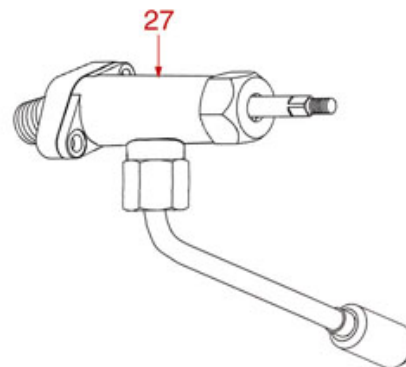

WATER-STEAM TAP E61

E61

FAEMA

Position	LF code no.	Description
1	1241461	WATER/STEAM TAP KNOB
2	1348042	CHROME PLATED NUT
3	1250521	SPRING $\varnothing$ 15x17 mm
4	1186322	TAP ROD BUSHING
5	1186312	EPDM FLAT GASKET $\varnothing$ 15.5x7.5x4 mm
6	1186319	BRASS WASHER $\varnothing$ 15x8x2 mm
7	1324086	TAP HANDLE SPINDLE
9	1324026	TAP SPINDLE
10	1184010	STAINLESS STEEL SCREW M6x10 UNI 9327
11	1186311	NBR FLAT GASKET $\varnothing$ 13x4x4 mm
11	1186822	VITON FLAT GASKET $\varnothing$ 13x4x4 mm
11	5053833	FLAT GASKET VITON $\varnothing$ 13x4x4 mm NSF
12	1186122	GASKET HOLDER FOR TAP
13	1250157	TAP SPRING $\varnothing$ 12.5x30 mm
14	3186181	O-RING 03068 EPDM
15	1348848	FLANGE FOR FAEMA E61 $\varnothing$ 3/8"
18	1349364	NUT $\varnothing$ 3/8"
19	1348845	STEAM TAP E61
20	1449842	STEAM PIPE COMPLETE
21	1449841	STEAM PIPE COMPLETE
22	1449040	STAINLESS STEEL STEAM PIPE COMPL. $\varnothing$ 10mm
23	1449056	STEAM NOZZLE
26	1348057	STEAM TAP
27	1348842	STEAM TAP ASSY