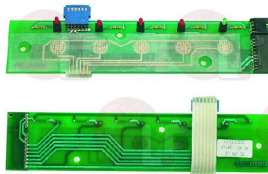

FAEMA 3301134529

1319027 PUSH-BUTTON PANEL MEMBRANE 6 BUTTONS

FAEMA 4831132300

Suitable for:

1319029 FAEMA E91 PUSH-BUTTON

FAEMA 4881041772

1319025 PUSH-BUTTON PANEL BOARD 5 BUTTONS

FAEMA 3301132572