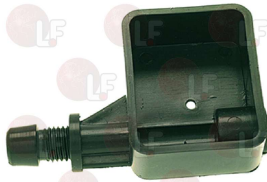

Drain tanks

1527506 DRAIN TRAY
dimensions 67x55 mm
fitting $\varnothing$ 18 mm
for Coffee machine (FAEMA) E61