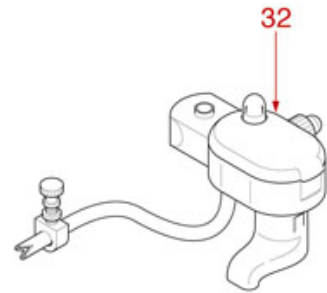

CAPPUCCINATORE

E92