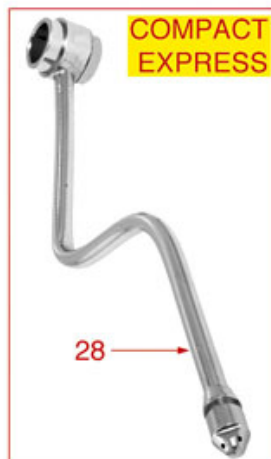

TAP E97-COMPACT-STAR-EXPRESS

E97 - EXPRESS - COMPACT - STAR

FAEMA

Position	LF code no.	Description
1	1348319	TAP BODY
2	1324066	TAP SPINDLE
3	1186394	ASBESTOS FREE FLAT GASKET $\varnothing$ 22x17x2 mm
4	1250415	TAP SPRING $\varnothing$ 10x32 mm
5	1186244	SPRING BUSHING
6	1186611	O-RING 02025 RED SILICONE
6	1186612	O-RING 02025 VITON
7	1349471	TAP PIN
8	1186236	O-RING 03043 VITON
9	1250417	SWIVEL SPRING $\varnothing$ 26x14 mm
10	1186446	WASHER $\varnothing$ 28x17x2 mm
11	1348320	ELASTIC RING $\varnothing$ 16 mm
12	3243009	O-RING GASKET 0106 EPDM
13	3243139	O-RING 02025 EPDM
14	1349504	NUT FOR TAP $\varnothing$ 1/2"
15	1186406	FLAT TEFLON GASKET $\varnothing$ 32x15x1 mm
16	1241034	WATER/STEAM TAP KNOB
18	3389013	STAINLESS STEEL PIN $\varnothing$ 2x12 mm UNI 1336
19	1241360	KNOB RING NUT
20	1241037	WATER CAP FOR KNOB
20	1241038	STEAM CAP FOR KNOB
20	1241039	CAPPUCCINO CAP FOR KNOB
21	1241359	WATER/STEAM TAP KNOB
22	1241361	CAP FOR KNOB
23	1241356	WATER/STEAM TAP KNOB
24	1241350	KNOB RING NUT
25	1241357	WATER CAP FOR KNOB
25	1241358	STEAM CAP FOR KNOB
26	1241042	WATER TAP KNOB
27	1241552	STEAM TAP KNOB
28	1449849	STEAM PIPE COMPLETE
29	1449362	COMPLETE WATER PIPE
30	1449843	STEAM PIPE COMPLETE
31	1449844	STEAM PIPE COMPLETE
33	1186121	TEFLON FLAT GASKET $\varnothing$ 12x10x0.5 mm
34	1449043	STEAM NOZZLE
35	1449046	COMPLETE WATER PIPE