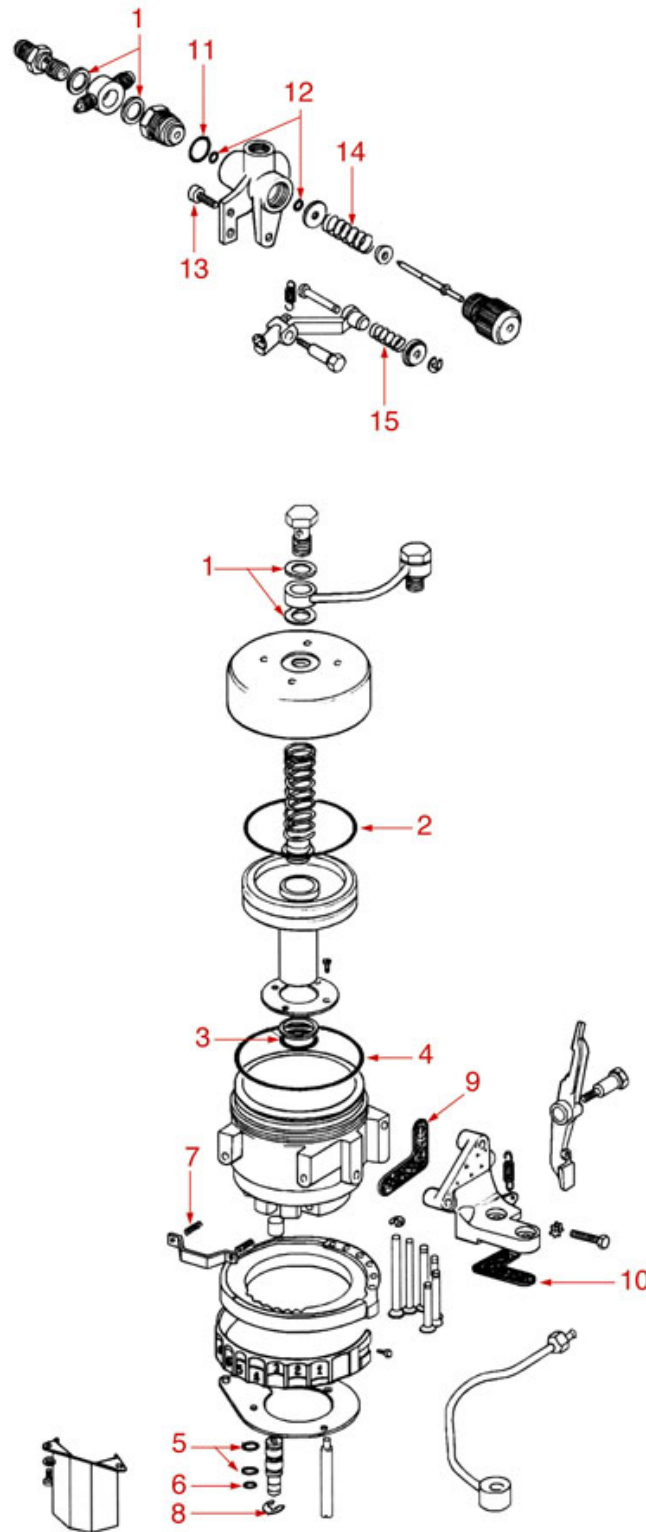

GROUP P6-E66

E66 - P6

FAEMA

Position	LF code no.	Description
1	1186619	COPPER FLAT GASKET $\varnothing$ 18x14x1.5 mm
2	1186505	O-RING 06262 EPDM
3	1186506	O-RING 04125 EPDM
4	1186507	O-RING M 0780-30 EPDM
5	1186411	O-RING 02031 EPDM
6	1186612	O-RING 02025 VITON
7	1250162	NON-RETURN VALVE SPRING $\varnothing$ 6.5x20 mm
8	1348817	STAINLESS STEEL CIRCLIP RA-4 UNI 7437
10	1186429	COFFEE GROUP GASKET
11	3243086	O-RING 01117 EPDM
12	1186514	O-RING 02015 SILICON
13	1184804	STAINLESS STEEL SCREW M6x8
14	1250536	SPRING $\varnothing$ 13x42 mm
15	1250163	VALVE SPRING $\varnothing$ 12x30 mm