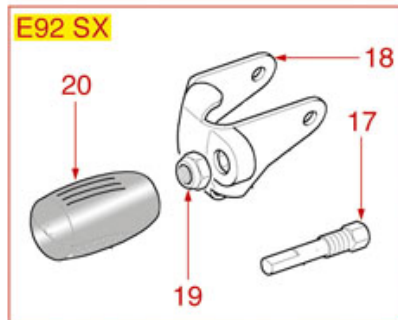

WATER STEAM TAP E91-E92-DUE

E91 - E92 - DUE

FAEMA

Position	LF code no.	Description
1	1349475	TAP FITTING
2	1186823	COPPER FLAT GASKET $\varnothing$ 27x21.5x1 mm
3	1250404	GROUP SPRING $\varnothing$ 11x41 mm
4	1523507	TAP VALVE
5	1186311	NBR FLAT GASKET $\varnothing$ 13x4x4 mm
5	1186822	VITON FLAT GASKET $\varnothing$ 13x4x4 mm
5	5053833	FLAT GASKET VITON $\varnothing$ 13x4x4 mm NSF
6	1186252	O-RING R3 EPDM
7	1324071	WATER-STEAM TAP PIN
7	1324160	WATER/STEAM TAP PIN
9	1324002	STEAM TAP PIN
10	1255003	KNOB BODY RH-LH
11	1255003	KNOB BODY RH-LH
12	1348041	HEXAGONAL SELF-LOCKING NUT M8 UNI 7473
13	1241319	WATER/STEAM TAP KNOB
13	1241320	WATER/STEAM TAP KNOB
14	1241362	WATER/STEAM TAP KNOB
15	3241084	ELASTIC RING FOR KNOB
16	1241036	KNOB SPACER
17	1324075	KNOB PIN
18	1255002	KNOB BODY LH
19	3060069	S/STEEL HEXAGONAL MEDIUM NUT M8 UNI 5588
20	1241069	WATER/STEAM TAP KNOB
21	1255001	KNOB BODY RH
22	1348309	STEAM TAP E91-DUE
26	1250408	SWIVEL SPRING $\varnothing$ 13x21 mm
27	1186319	BRASS WASHER $\varnothing$ 15x8x2 mm
28	1186236	O-RING 03043 VITON
29	1186247	CONICAL TEFLON SEAL $\varnothing$ 15x7.5x10.3 mm
30	1186248	TEFLON FLAT GASKET $\varnothing$ 27x20x1 mm
31	1449346	COMPLETE STAIN. STEEL STEAM PIPE $\varnothing$ 10 mm
32	1186121	TEFLON FLAT GASKET $\varnothing$ 12x10x0.5 mm
33	1449043	STEAM NOZZLE
34	1449041	STAINLESS STEEL STEAM PIPE COMPL. $\varnothing$ 10mm
34	1449347	STAINLESS STEEL STEAM PIPE COMPL. $\varnothing$ 10 m
35	1349472	STEAM TAP FITTING
36	1349474	ELBOW FITTING FOR TAP
37	1449196	WATER SPRINKLER
38	1449148	STAINLESS STEEL COMPLETE WATER PIPE