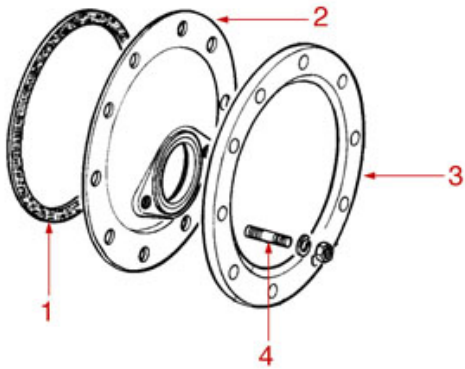

P4 - P6 - E64 - E66