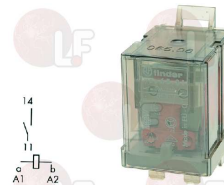

FAEMA 3442133670

5038177 RELAY 65.31 30A 250V
1 switching contact
coil 24VAC 50/60Hz
for Coffee machine (CIMBALI) M22 - M29 - M31 - M32
M39
for Coffee machine (FAEMA) EMBLEMA - E61
E98COMPACT

FAEMA 531505200