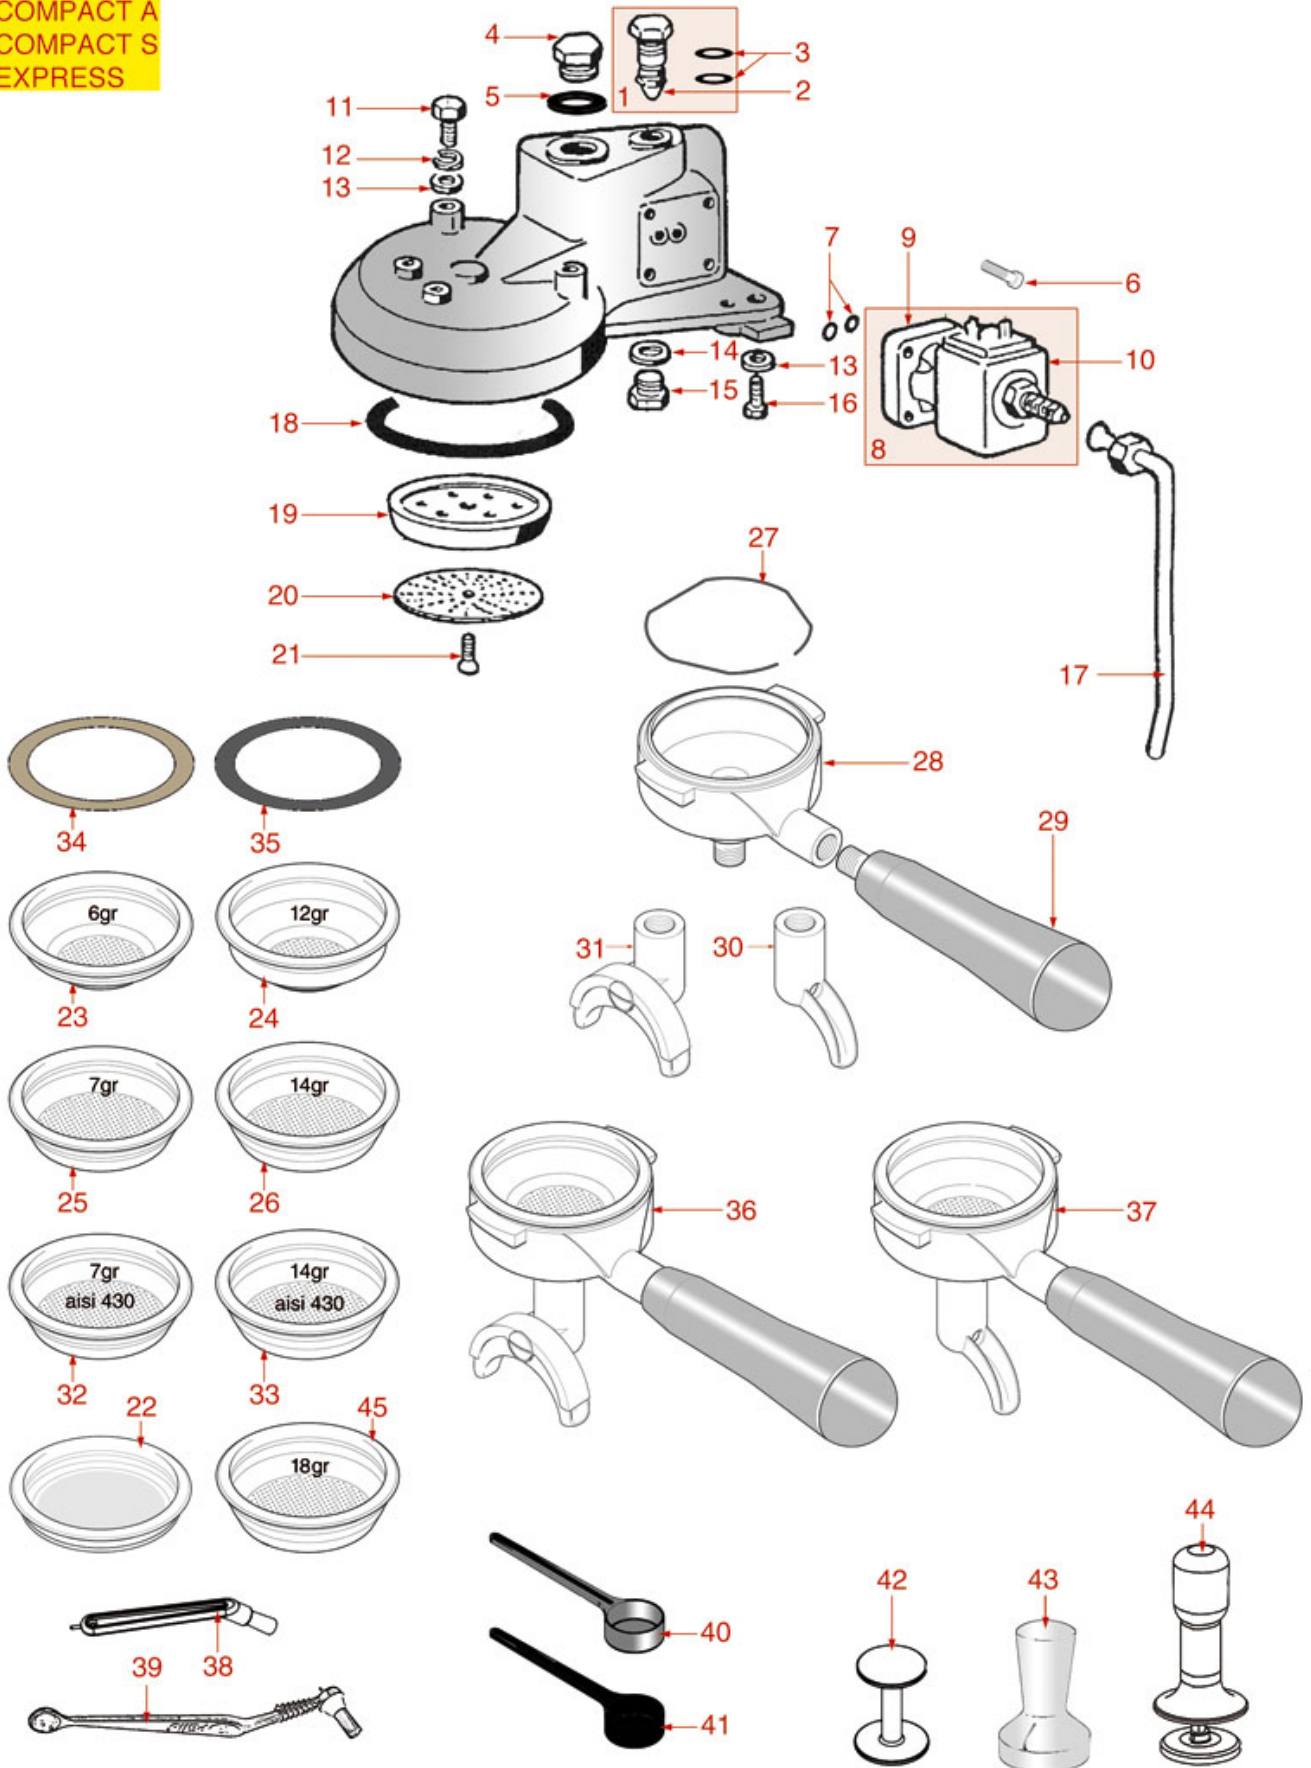

GROUP COMPACT-EXPRESS

COMPACT A
COMPACT S
EXPRESS

FAEMA

Position	LF code no.	Description
1	1501532	PLUG COMPLETE WITH JET
2	1501533	NOZZLE M10x1 HOLE $\varnothing$ 0.5 mm
3	1186255	O-RING 0109 EPDM
4	1439025	CAP $\varnothing$ 20 mm FOR BREW GROUP
5	1186248	TEFLON FLAT GASKET $\varnothing$ 27x20x1 mm
6	1455034	S/S SCREW T.C.C.E.I M4x10 UNI 5931
7	1186611	O-RING 02025 RED SILICONE
7	1186612	O-RING 02025 VITON
8	1120330	3-WAY SOLENOID VALVE LUCIFER 240V 50Hz
8	1120335	3-WAY SOLENOID VALVE PARKER 230V 50/60Hz
9	1120334	3-WAY MECHANICAL COMPONENT LUCIFER
9	1120339	3-WAY MECHANICAL COMPONENT PARKER
10	1120332	COIL LUCIFER/PARKER 220/240V 9W 50Hz
10	3120032	COIL PARKER ZB09 9W 220/240V 50/60Hz
11	1528009	S/S SCREW T.E.M6x12 mm UNI 5739 DIN24017
13	3528010	STAINL.STEEL SCREW WASHER M6 UNI 6592
14	1186240	TEFLON FLAT GASKET $\varnothing$ 17x12x0.5 mm
15	1439024	CAP $\varnothing$ 12 mm FOR BREW GROUP
17	1449066	GROUP DRAIN PIPE
18	1186721	FILTER HOLDER GASKET $\varnothing$ 74x57.5x8 mm
18	1186722	FILTER HOLDER GASKET $\varnothing$ 73x57x8 mm
19	1081004	SHOWER HOLDER DIFFUSER
20	1081006	SHOWER SCREEN $\varnothing$ 51.5 mm
21	1528023	S/STEEL CROSS SCREW M5x16 mm UNI 7688
22	1160339	BLIND FILTER
23	1160251	1 CUP FILTER 6 g
24	1160252	2-CUP FILTER 12 GRAMS
25	1160335	1 CUP FILTER 7 g
26	1160337	2-CUP FILTER 14 GRAMS
27	1250101	FILTER BLOCKING SPRING $\varnothing$ 1,00 mm INOX
28	1165022	FILTER HOLDER COFFEE MACHINES
29	1241504	FILTER HOLDER HANDLE M12
30	1022501	SINGLE SPOUT $\varnothing$ 3/8"
31	1022502	DOUBLE SPOUT $\varnothing$ 3/8"
32	1160281	1-CUP FILTER 7 gr - BASIC QUALITY
33	1160282	2-CUP FILTER 14 GRAMS - BASIC QUALITY
34	1190001	PAPER SEAL $\varnothing$ 73x59x0.8 mm
35	1190002	RUBBER SEAL $\varnothing$ 73x59x1 mm EPDM
36	5014054	FILTERHOLDER COMPLETE 2 CUPS FAEMA
37	5014055	FILTERHOLDER COMPLETE 1 CUP FAEMA
38	1384001	BRUSH FOR COFFEE SHOWER
39	1384003	BLACK SHOWER CLEANING BRUSH
40	1069002	STAINLESS STEEL MEASURING SPOON 20 ml
41	1069001	PLASTIC MEASURING SPOON 20 ml
42	1385002	NYLON COFFEE TAMPER $\varnothing$ 50/57 mm
43	1385053	ANODISED ALUMINUM TAMPER $\varnothing$ 58 mm
44	1385600	DYNAMOMETRIC MANUAL COFFEE TAMPER $\varnothing$ 57mm
44	1385602	MANUAL DYNAMOMETRICAL TAMPER $\varnothing$ 57 mm
45	1160345	2 CUPS FILTER 18 gr