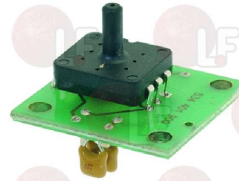

FAEMA 537046900

1320538 PRESSURE SWITCH - NEW MODEL
for Coffee machine (CIMBALI) M21 - M27 - M28 - M30
M31 - M32
for Coffee machine (FAEMA) E98