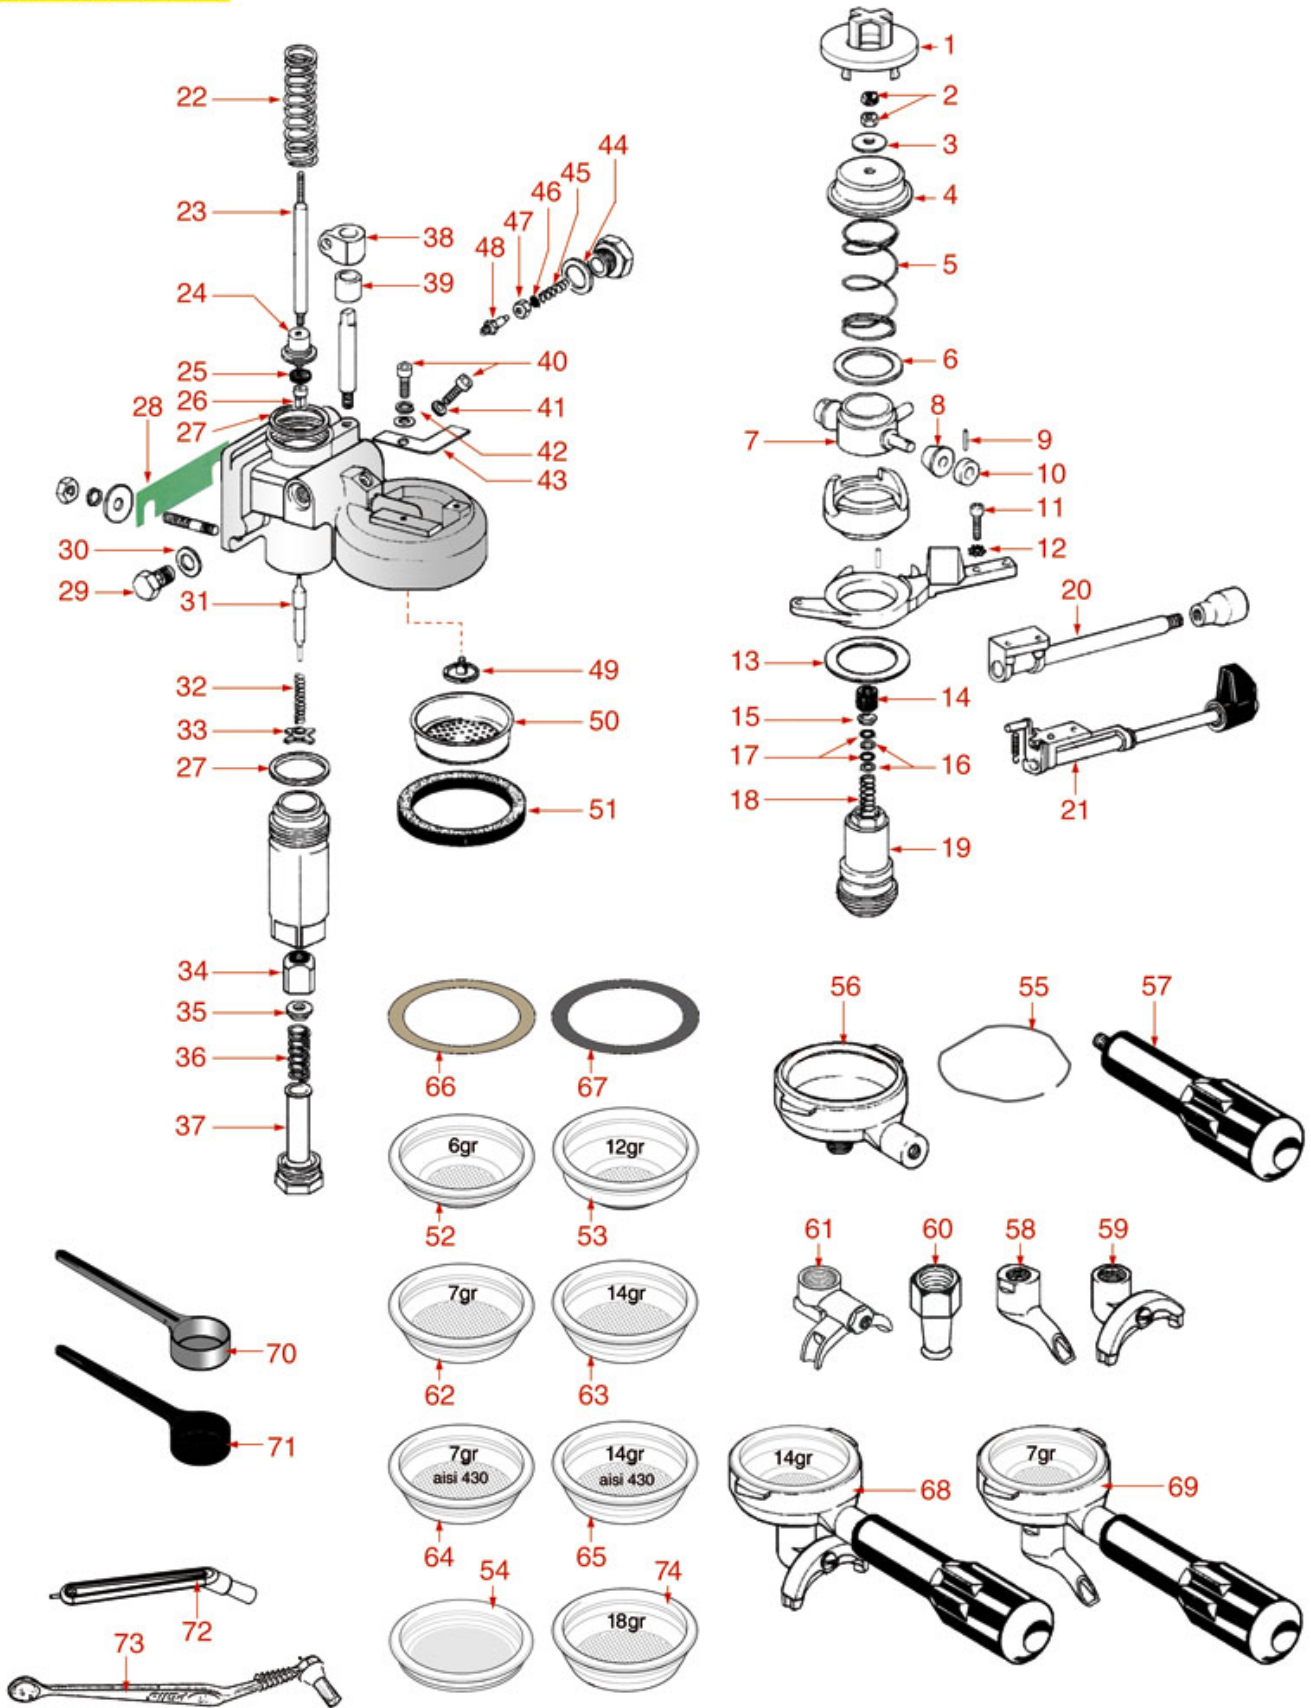

GROUP P4-P6-E64-E66

E64 - E66 - P4 - P6

FAEMA

Position	LF code no.	Description
8	1346501	STAINLESS STEEL ROLL E64/66
10	1186431	ROLL BUSHING
14	1186432	UPPER SPRING HOLDER BUSHING
15	1186433	SPRING GUIDE BUSHING
16	1186434	FLAT TEFLON GASKET $\varnothing$ 10x7x0.5 mm
17	1186435	O-RING 106 VITON
22	1250412	SLEEVE SPRING $\varnothing$ 22x66 mm
24	1186447	GASKET HOLDER BUSHING
25	1186822	VITON FLAT GASKET $\varnothing$ 13x4x4 mm
25	5053833	FLAT GASKET VITON $\varnothing$ 13x4x4 mm NSF
26	1324062	GASKET HOLDER PIN
27	1186436	COPPER FLAT GASKET $\varnothing$ 33x26x3 mm
28	1186524	COFFEE GROUP GASKET 80x21x2 mm
29	1439004	CAP $\varnothing$ 12 mm FOR BREW GROUP
30	1186437	ASBESTOS FREE FLAT GASKET $\varnothing$ 16x12x2 mm
32	1250403	INFUSION SPRING $\varnothing$ 7.5x27 mm
34	1523518	COMPLETE OUTLET VALVE E64/P4
35	1250421	OUTLET VALVE SPRING GUIDE BUSHING
36	1250537	SPRING $\varnothing$ 14x45 mm
40	1184804	STAINLESS STEEL SCREW M6x8
41	1186811	COPPER FLAT GASKET $\varnothing$ 10x6x1 mm
42	1186444	OPEN WASHER M6x11 mm
43	1186429	COFFEE GROUP GASKET
44	1186171	ROUND COPPER GASKET $\varnothing$ 22x16.5x2.2 mm
45	1250511	JET SPRING $\varnothing$ 8x20 mm
46	1160011	WATER FILTER $\varnothing$ 9 mm
49	1501565	GROUP SPRAY NOZZLE $\varnothing$ 21 mm M5x1
50	1081016	SHOWER SCREEN $\varnothing$ 60 mm
50	1081116	SHOWER SCREEN $\varnothing$ 60 mm
50	1081216	SHOWER SCREEN $\varnothing$ 60 mm
51	1186721	FILTER HOLDER GASKET $\varnothing$ 74x57.5x8 mm
51	1186722	FILTER HOLDER GASKET $\varnothing$ 73x57x8 mm
51	1186723	FILTER HOLDER GASKET $\varnothing$ 73x57x8.5 mm
51	1186724	FILTER HOLDER GASKET $\varnothing$ 73x57x9 mm
52	1160251	1 CUP FILTER 6 g
53	1160252	2-CUP FILTER 12 GRAMS
54	1160339	BLIND FILTER
55	1250101	FILTER BLOCKING SPRING $\varnothing$ 1,00 mm INOX
56	1165022	FILTER HOLDER COFFEE MACHINES
57	1241504	FILTER HOLDER HANDLE M12
58	1022501	SINGLE SPOUT $\varnothing$ 3/8"
59	1022502	DOUBLE SPOUT $\varnothing$ 3/8"
60	1022503	STRAIGHT SINGLE SPOUT $\varnothing$ 3/8"
61	1022523	ADJUSTABLE SHORT DOUBLE SPOUT $\varnothing$ 3/8"
62	1160335	1 CUP FILTER 7 g
63	1160337	2-CUP FILTER 14 GRAMS
64	1160281	1-CUP FILTER 7 gr - BASIC QUALITY
65	1160282	2-CUP FILTER 14 GRAMS - BASIC QUALITY
66	1190001	PAPER SEAL $\varnothing$ 73x59x0.8 mm
67	1190002	RUBBER SEAL $\varnothing$ 73x59x1 mm EPDM
70	1069002	STAINLESS STEEL MEASURING SPOON 20 ml
71	1069001	PLASTIC MEASURING SPOON 20 ml
72	1384001	BRUSH FOR COFFEE SHOWER
73	1384003	BLACK SHOWER CLEANING BRUSH
74	1160345	2 CUPS FILTER 18 gr