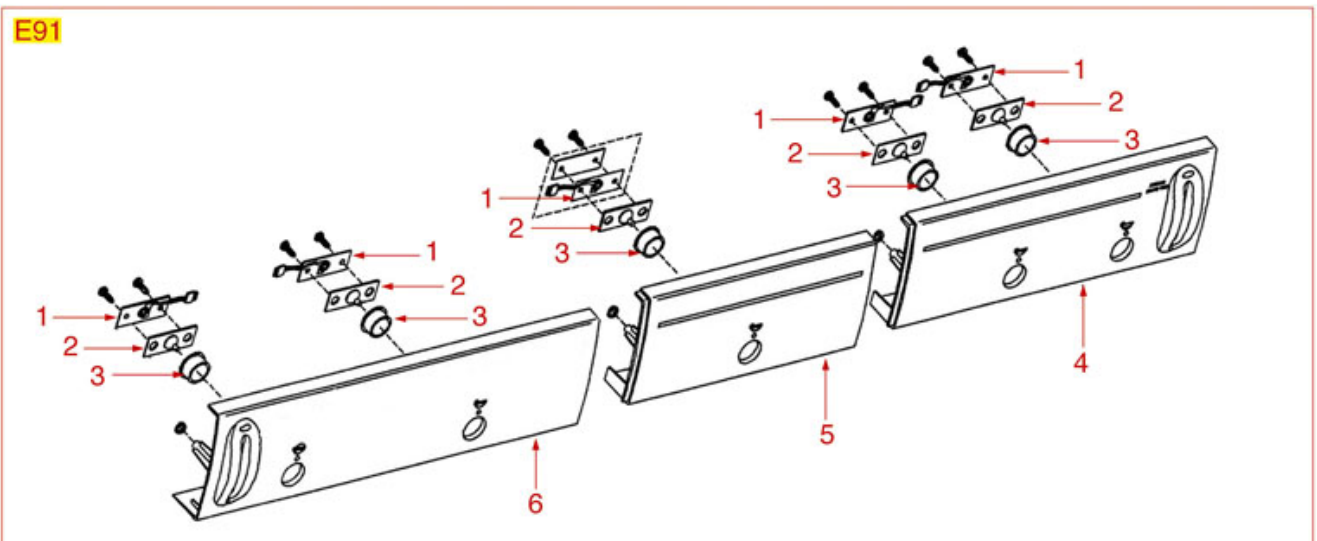

PUSH-BUTTONS E91-E98-DUE

FAEMA

Position	LF code no.	Description
1	1319043	PUSH-BUTTON PANEL BOARD 1 BUTTON
2	1319044	PUSH-BUTTON PANEL MEMBRANE 1 BUTTON
3	1319028	BUTTON F.PUSH-BUTTON PANEL
7	1319024	BUTTON F. WATER PUSH-BUTTON PANEL
8	1319023	PUSH-BUTTON PANEL BOARD 3 BUTTONS
9	1319027	PUSH-BUTTON PANEL MEMBRANE 6 BUTTONS
10	1319025	PUSH-BUTTON PANEL BOARD 5 BUTTONS
11	1319029	FAEMA E91 PUSH-BUTTON
13	1319039	PUSH-BUTTON PANEL MEMBRANE 6 BUTTONS
14	1319038	PUSH-BUTTON PANEL BOARD 6 BUTTONS
18	1319053	BIPOLAR SWITCH 16A 250V
21	1319096	BUTTON F.PUSH-BUTTON PANEL
22	1319054	SWITCH BUTTON
23	1319094	PUSH-BUTTON SUPPORT
24	1319235	PUSH-BUTTON PANEL BOARD 5 BUTTONS