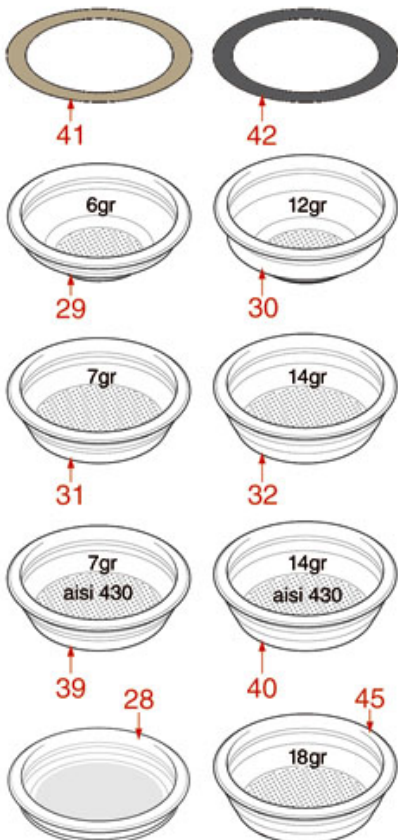

GROUP E91-E92-E97-E98-DUE-SMART

DUE A/S - SMART
E91 - E97 - E98

E91 - E92

FAEMA

Position	LF code no.	Description
1	1501532	PLUG COMPLETE WITH JET
2	1501533	NOZZLE M10x1 HOLE $\varnothing$ 0.5 mm
3	1186255	O-RING 0109 EPDM
4	1439025	CAP $\varnothing$ 20 mm FOR BREW GROUP
5	1186248	TEFLON FLAT GASKET $\varnothing$ 27x20x1 mm
6	1455034	S/S SCREW T.C.C.E.I M4x10 UNI 5931
7	1186611	O-RING 02025 RED SILICONE
7	1186612	O-RING 02025 VITON
8	1120330	3-WAY SOLENOID VALVE LUCIFER 240V 50Hz
8	1120335	3-WAY SOLENOID VALVE PARKER 230V 50/60Hz
9	1120334	3-WAY MECHANICAL COMPONENT LUCIFER
9	1120339	3-WAY MECHANICAL COMPONENT PARKER
10	1120332	COIL LUCIFER/PARKER 220/240V 9W 50Hz
10	3120032	COIL PARKER ZB09 9W 220/240V 50/60Hz
11	1528009	S/S SCREW T.E.M6x12 mm UNI 5739 DIN24017
13	3528010	STAINL.STEEL SCREW WASHER M6 UNI 6592
14	1186240	TEFLON FLAT GASKET $\varnothing$ 17x12x0.5 mm
15	1439024	CAP $\varnothing$ 12 mm FOR BREW GROUP
16	1528630	STAINLESS STEEL SCREW M5x10 mm UNI 5739
19	1186358	O-RING 03030 EPDM
19	1786155	VITON O-RING 03030
23	1241041	THERMAL INDEX KNOB
24	1086003	SHOWER HOLDER DIFFUSER
25	1501565	GROUP SPRAY NOZZLE $\varnothing$ 21 mm M5x1
26	1081016	SHOWER SCREEN $\varnothing$ 60 mm
26	1081116	SHOWER SCREEN $\varnothing$ 60 mm
26	1081216	SHOWER SCREEN $\varnothing$ 60 mm
27	1186721	FILTER HOLDER GASKET $\varnothing$ 74x57.5x8 mm
27	1186722	FILTER HOLDER GASKET $\varnothing$ 73x57x8 mm
27	1186725	FILTER HOLDER GASKET $\varnothing$ 73x57x8.5 mm
28	1160339	BLIND FILTER
29	1160251	1 CUP FILTER 6 g
30	1160252	2-CUP FILTER 12 GRAMS
31	1160335	1 CUP FILTER 7 g
32	1160337	2-CUP FILTER 14 GRAMS
33	1250101	FILTER BLOCKING SPRING $\varnothing$ 1,00 mm INOX
34	1165015	COFFEE MACHINE FILTER HOLDER
34	1165022	FILTER HOLDER COFFEE MACHINES
35	1241316	FILTER HOLDER HANDLE M10
35	1241504	FILTER HOLDER HANDLE M12
36	1022002	SINGLE SPOUT M16
36	1022501	SINGLE SPOUT $\varnothing$ 3/8"
37	1022502	DOUBLE SPOUT $\varnothing$ 3/8"
37	1022521	LONG DOUBLE SPOUT $\varnothing$ 3/8"
38	1449361	GROUP DRAIN PIPE
39	1160281	1-CUP FILTER 7 gr - BASIC QUALITY
40	1160282	2-CUP FILTER 14 GRAMS - BASIC QUALITY
41	1190001	PAPER SEAL $\varnothing$ 73x59x0.8 mm
42	1190002	RUBBER SEAL $\varnothing$ 73x59x1 mm EPDM
43	5014055	FILTERHOLDER COMPLETE 1 CUP FAEMA
44	5014054	FILTERHOLDER COMPLETE 2 CUPS FAEMA
45	1160345	2 CUPS FILTER 18 gr