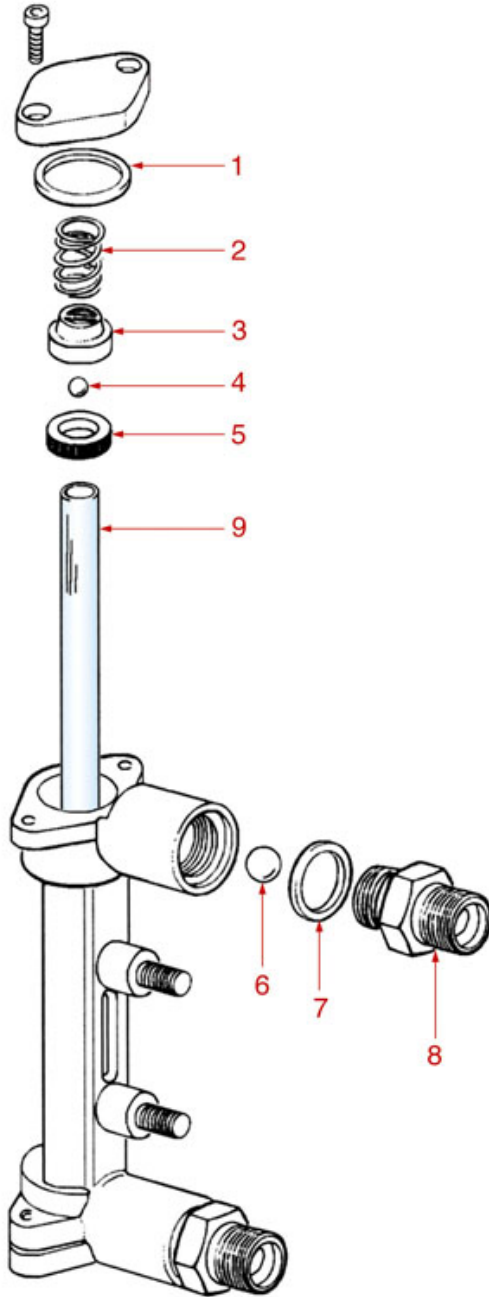

LEVEL GAUGE P4-P6-E64-E66-NOSTOP-STAR

P4 - P6 - E64 - E66