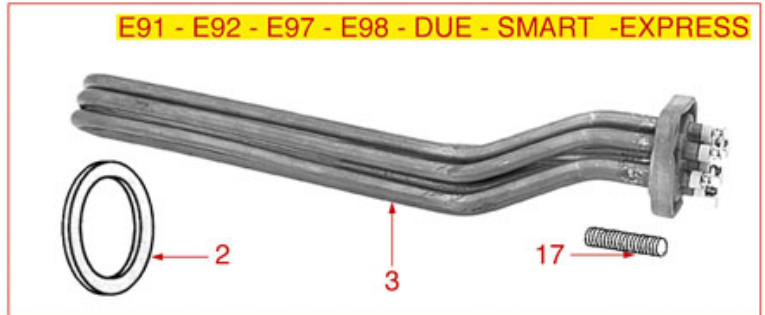

HEATING ELEMENTS

FAEMA

Position	LF code no.	Description
1	1755001	HEATING ELEMENT 2000W 230V
1	1755101	HEATING ELEMENT 1500W 220V
1	1755102	HEATING ELEMENT 1800W 220V
1	1755107	HEATING ELEMENT 2600W 220V
1	1755108	HEATING ELEMENT 3700W 220V
1	1755109	HEATING ELEMENT 5000W 220V
1	1755652	HEATING ELEMENT 1800W 110V
2	1186179	TEFLON FLAT GASKET ø 57x42x3 mm
2	1186606	FLAT CARBO GASKET ø 57x43x3 mm
2	1186623	TEFLON FLAT GASKET ø 53x42x3 mm
3	1755079	HEATING ELEMENT 2440/2900W 220/240V
3	1755117	HEATING ELEMENT 3780/4500W 230/400V
3	1755118	HEATING ELEMENT 4500W 230/400V
3	1755119	HEATING ELEMENT 5715W 230/400V
4	1755115	HEATING ELEMENT 2500W 220V
4	1755116	HEATING ELEMENT 2400W 220V
4	1755653	HEATING ELEMENT 2400W 110V
5	1755035	HEATING ELEMENT 1000W 220V
5	1755656	HEATING ELEMENT 1000W 110V
6	1186352	O-RING 02050 EPDM
7	1186625	GASKET OR 03281 EPDM
8	1443400	CONTACT THERMOSTAT 107°C M4
9	1443401	CONTACT THERMOSTAT 135°C M4
10	1444206	CONTACT THERMOSTAT 145°C M4
11	1755034	HEAT ELEMENT PROTECTION
12	3444142	THREE-PHASE THERMOSTAT 150°C
13	1444509	THREE-PHASE THERMOSTAT 169°C
14	1444503	STIEBEL HEATING ELEMENT PROTECTION
15	1444504	THERMOSTAT STUFFING GLAND
16	1444505	STUFFING GLAND FITTING M10x1
30	1191001	COMPLETE METAL COUPLING
31	1191002	RUBBER COUPLING ø 41.5 mm
32	1191003	COMPLETE METAL COUPLING
33	1191005	RUBBER COUPLING ø 35 mm
34	1191004	COMPLETE METAL COUPLING
35	1755077	HEATING ELEMENT 1500W 220V