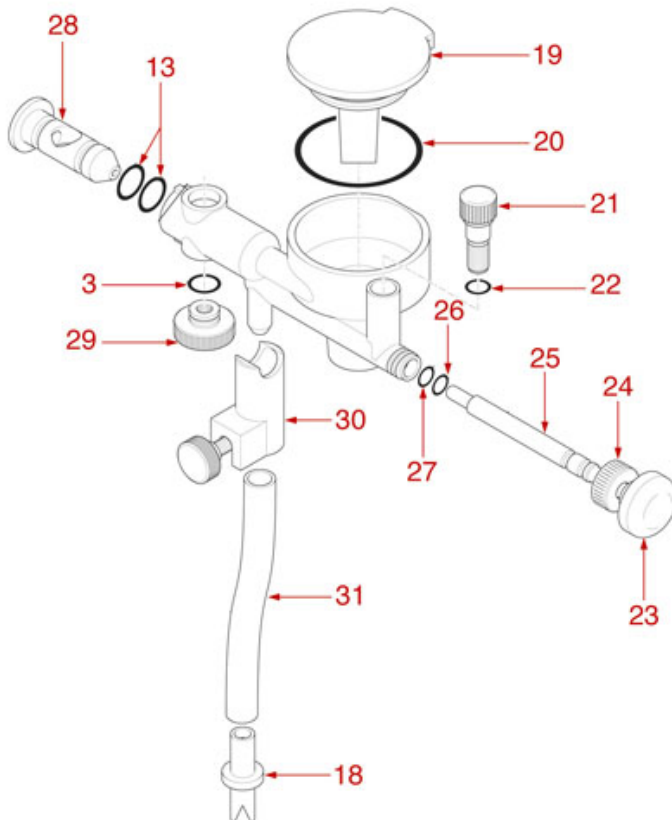

E91 - E97 - E98 - DUE - SMART