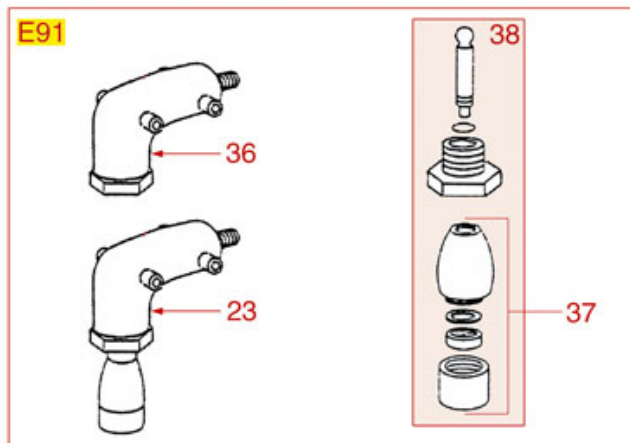

WATER STEAM TAP E91-E92-DUE

E91 - E92 - DUE

FAEMA

Position	LF code no.	Description
1	1349475	TAP FITTING
2	1186823	COPPER FLAT GASKET $\varnothing$ 27x21.5x1 mm
3	1250404	GROUP SPRING $\varnothing$ 11x41 mm
4	1523507	TAP VALVE
5	1186311	NBR FLAT GASKET $\varnothing$ 13x4x4 mm
5	1186822	VITON FLAT GASKET $\varnothing$ 13x4x4 mm
5	5053833	FLAT GASKET VITON $\varnothing$ 13x4x4 mm NSF
6	1186252	O-RING R3 EPDM
7	1324071	WATER-STEAM TAP PIN
7	1324160	WATER/STEAM TAP PIN
9	1324002	STEAM TAP PIN
10	1255003	KNOB BODY RH-LH
11	1255003	KNOB BODY RH-LH
12	1348041	HEXAGONAL SELF-LOCKING NUT M8 UNI 7473
13	1241319	WATER/STEAM TAP KNOB
13	1241320	WATER/STEAM TAP KNOB
14	1241362	WATER/STEAM TAP KNOB
15	3241084	ELASTIC RING FOR KNOB
16	1241036	KNOB SPACER
17	1324075	KNOB PIN
18	1255002	KNOB BODY LH
19	3060069	S/STEEL HEXAGONAL MEDIUM NUT M8 UNI 5588
20	1241069	WATER/STEAM TAP KNOB
21	1255001	KNOB BODY RH
22	1348309	STEAM TAP E91-DUE
26	1250408	SWIVEL SPRING $\varnothing$ 13x21 mm
27	1186319	BRASS WASHER $\varnothing$ 15x8x2 mm
28	1186236	O-RING 03043 VITON
29	1186247	CONICAL TEFLON SEAL $\varnothing$ 15x7.5x10.3 mm
30	1186248	TEFLON FLAT GASKET $\varnothing$ 27x20x1 mm
31	1449346	COMPLETE STAIN. STEEL STEAM PIPE $\varnothing$ 10 mm
32	1186121	TEFLON FLAT GASKET $\varnothing$ 12x10x0.5 mm
33	1449043	STEAM NOZZLE
34	1449041	STAINLESS STEEL STEAM PIPE COMPL. $\varnothing$ 10mm
34	1449347	STAINLESS STEEL STEAM PIPE COMPL. $\varnothing$ 10 m
35	1349472	STEAM TAP FITTING
36	1349474	ELBOW FITTING FOR TAP
37	1449196	WATER SPRINKLER
38	1449148	STAINLESS STEEL COMPLETE WATER PIPE