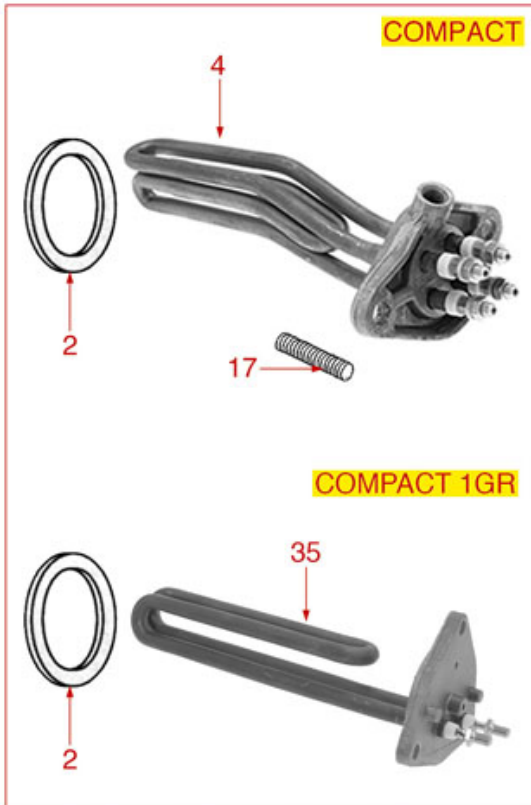

HEATING ELEMENTS

FAEMA

Position	LF code no.	Description
1	1755001	HEATING ELEMENT 2000W 230V
1	1755101	HEATING ELEMENT 1500W 220V
1	1755102	HEATING ELEMENT 1800W 220V
1	1755107	HEATING ELEMENT 2600W 220V
1	1755108	HEATING ELEMENT 3700W 220V
1	1755109	HEATING ELEMENT 5000W 220V
1	1755652	HEATING ELEMENT 1800W 110V
2	1186179	TEFLON FLAT GASKET ø 57x42x3 mm
2	1186606	FLAT CARBO GASKET ø 57x43x3 mm
2	1186623	TEFLON FLAT GASKET ø 53x42x3 mm
3	1755079	HEATING ELEMENT 2440/2900W 220/240V
3	1755117	HEATING ELEMENT 3780/4500W 230/400V
3	1755118	HEATING ELEMENT 4500W 230/400V
3	1755119	HEATING ELEMENT 5715W 230/400V
4	1755115	HEATING ELEMENT 2500W 220V
4	1755116	HEATING ELEMENT 2400W 220V
4	1755653	HEATING ELEMENT 2400W 110V
5	1755035	HEATING ELEMENT 1000W 220V
5	1755656	HEATING ELEMENT 1000W 110V
6	1186352	O-RING 02050 EPDM
7	1186625	GASKET OR 03281 EPDM
8	1443400	CONTACT THERMOSTAT 107°C M4
9	1443401	CONTACT THERMOSTAT 135°C M4
10	1444206	CONTACT THERMOSTAT 145°C M4
11	1755034	HEAT ELEMENT PROTECTION
12	3444142	THREE-PHASE THERMOSTAT 150°C
13	1444509	THREE-PHASE THERMOSTAT 169°C
14	1444503	STIEBEL HEATING ELEMENT PROTECTION
15	1444504	THERMOSTAT STUFFING GLAND
16	1444505	STUFFING GLAND FITTING M10x1
30	1191001	COMPLETE METAL COUPLING
31	1191002	RUBBER COUPLING ø 41.5 mm
32	1191003	COMPLETE METAL COUPLING
33	1191005	RUBBER COUPLING ø 35 mm
34	1191004	COMPLETE METAL COUPLING
35	1755077	HEATING ELEMENT 1500W 220V