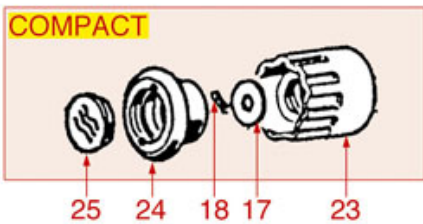

TAP E97-COMPACT-STAR-EXPRESS

E97 - EXPRESS - COMPACT - STAR

FAEMA

Position	LF code no.	Description
1	1348319	TAP BODY
2	1324066	TAP SPINDLE
3	1186394	ASBESTOS FREE FLAT GASKET $\varnothing$ 22x17x2 mm
4	1250415	TAP SPRING $\varnothing$ 10x32 mm
5	1186244	SPRING BUSHING
6	1186611	O-RING 02025 RED SILICONE
6	1186612	O-RING 02025 VITON
7	1349471	TAP PIN
8	1186236	O-RING 03043 VITON
9	1250417	SWIVEL SPRING $\varnothing$ 26x14 mm
10	1186446	WASHER $\varnothing$ 28x17x2 mm
11	1348320	ELASTIC RING $\varnothing$ 16 mm
12	3243009	O-RING GASKET 0106 EPDM
13	3243139	O-RING 02025 EPDM
14	1349504	NUT FOR TAP $\varnothing$ 1/2"
15	1186406	FLAT TEFLON GASKET $\varnothing$ 32x15x1 mm
16	1241034	WATER/STEAM TAP KNOB
18	3389013	STAINLESS STEEL PIN $\varnothing$ 2x12 mm UNI 1336
19	1241360	KNOB RING NUT
20	1241037	WATER CAP FOR KNOB
20	1241038	STEAM CAP FOR KNOB
20	1241039	CAPPUCCINO CAP FOR KNOB
21	1241359	WATER/STEAM TAP KNOB
22	1241361	CAP FOR KNOB
23	1241356	WATER/STEAM TAP KNOB
24	1241350	KNOB RING NUT
25	1241357	WATER CAP FOR KNOB
25	1241358	STEAM CAP FOR KNOB
26	1241042	WATER TAP KNOB
27	1241552	STEAM TAP KNOB
28	1449849	STEAM PIPE COMPLETE
29	1449362	COMPLETE WATER PIPE
30	1449843	STEAM PIPE COMPLETE
31	1449844	STEAM PIPE COMPLETE
33	1186121	TEFLON FLAT GASKET $\varnothing$ 12x10x0.5 mm
34	1449043	STEAM NOZZLE
35	1449046	COMPLETE WATER PIPE