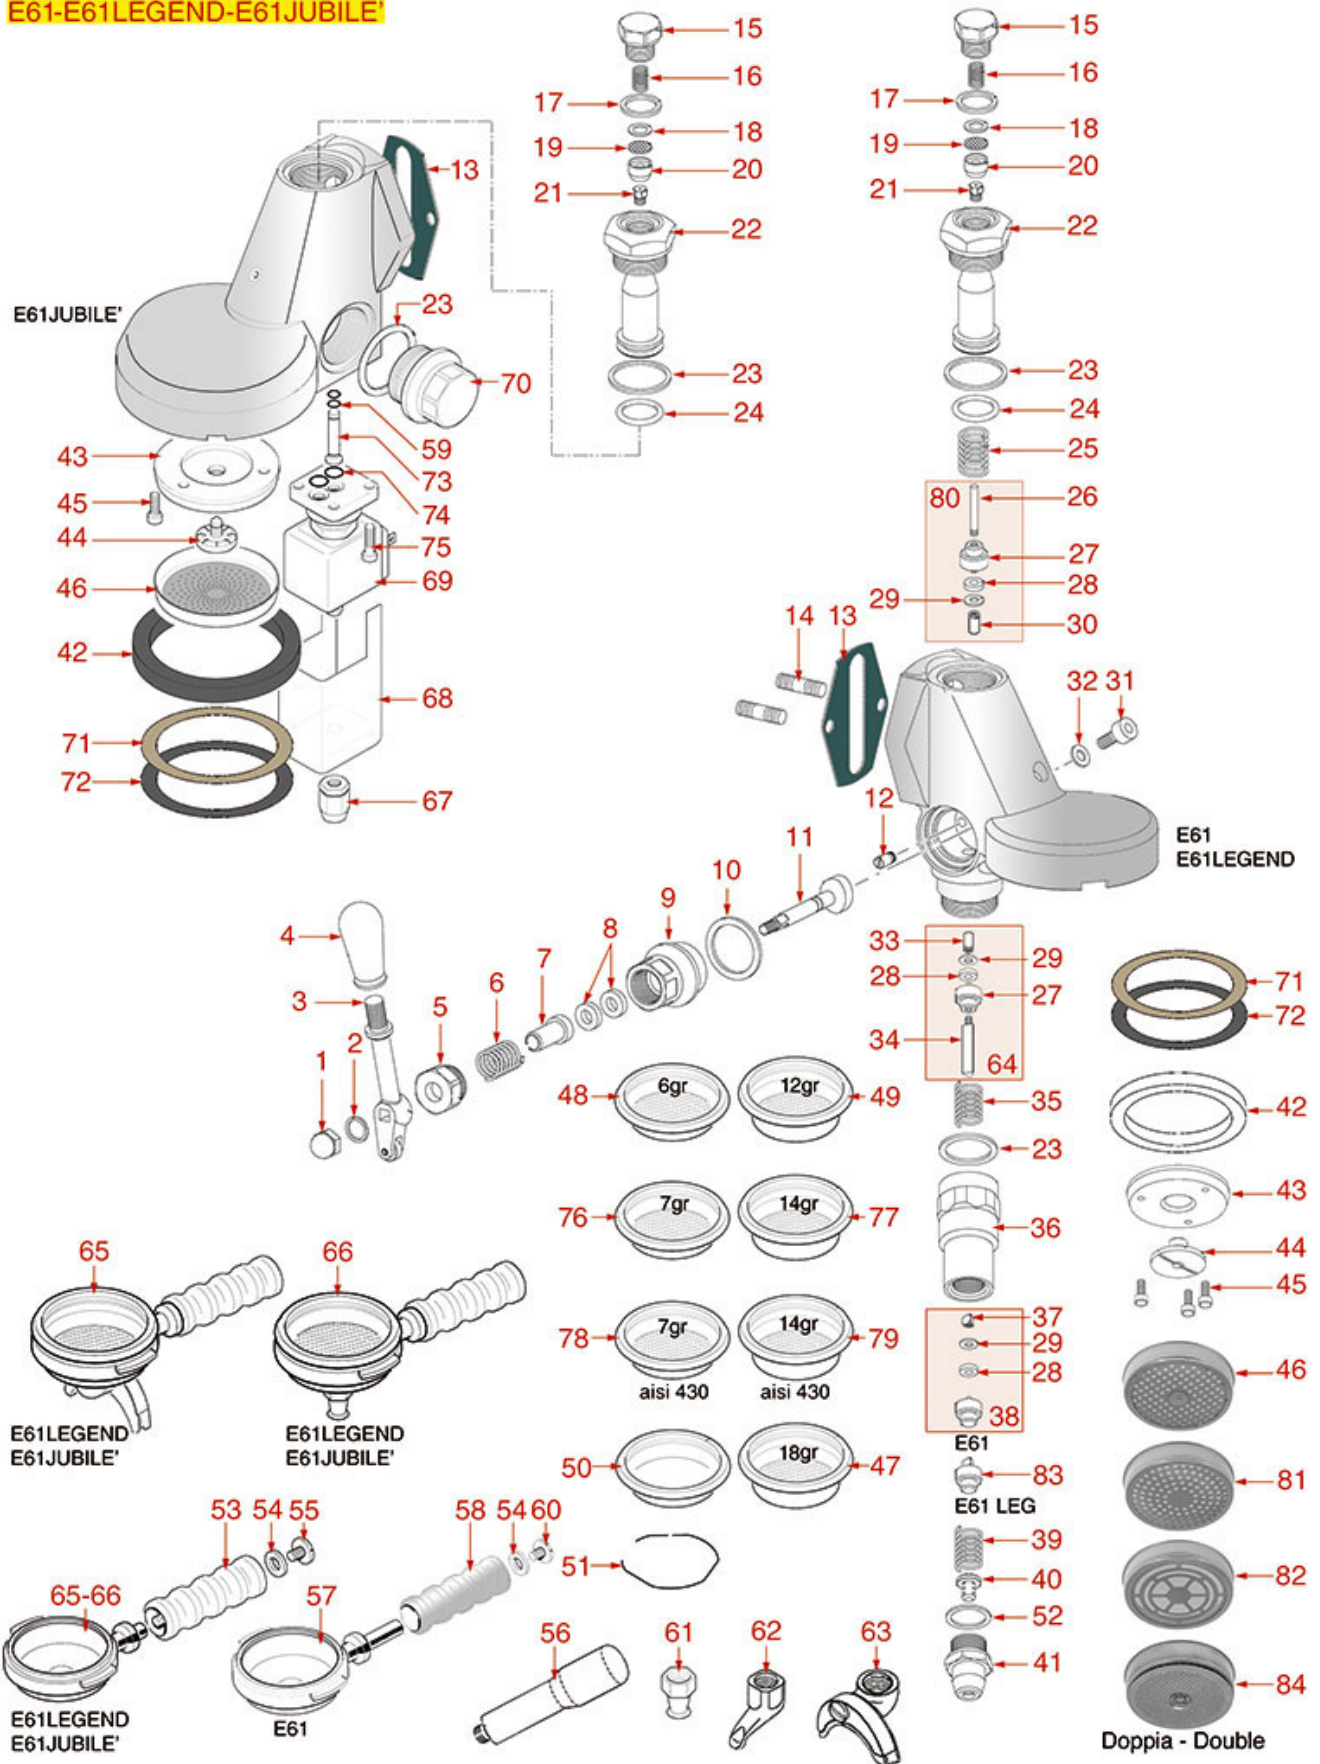

Suitable universal spare parts may not be included

GROUP E61

E61-E61LEGEND-E61JUBILE'

FAEMA

Pos.	LF code no.	Description	Pos.	LF code no.	Description
1	1528013	BLIND HEXAGONAL NUT M6 UNI 5721	58	1241065	FILTER HOLDER HANDLE
2	1186444	OPEN WASHER M6x11 mm	59	1186421	O-RING 02018 EPDM
3	1225000	MICRO CONTROL LEVER	60	1528026	SCREW M8x1 mm UNI 5931
4	1241441	BREWING GROUP HANDLE	61	1022503	STRAIGHT SINGLE SPOUT ø 3/8"
5	1439533	STUFFING GLAND CHROME-PLATED FITTING	62	1022501	SINGLE SPOUT ø 3/8"
6	1250538	SPRING ø 15x26 mm	63	1022502	DOUBLE SPOUT ø 3/8"
7	1186313	CAM GUIDE BUSHING	63	1022523	ADJUSTABLE SHORT DOUBLE SPOUT ø 3/8"
8	1186312	EPDM FLAT GASKET ø 15.5x7.5x4 mm	64	1523008	COMPLETE DRAIN VALVE
8	1186756	FLAT VITON GASKET ø 15.5x7.5x4 mm	64	1523511	COMPLETE INFUSION VALVE
9	1349506	CAMS CHROMIUM-PLATED FITTING	65	1165024	2 CUPS FILTER HOLDER ASSEMBLY FAEMA
10	1186307	TEFLON FLAT GASKET ø 36x30x2 mm	66	1165025	1 CUP FILTER HOLDER ASSEMBLY FAEMA
11	1184551	CAM FOR COFFEE GROUP	69	1120350	3-WAY SOLENOID VALVE PARKER 24V 50/60Hz
12	1184005	CAM LOCKING STAINLESS STEEL SCREW M6	70	1439011	CHROMIUM-PLATED SIDE CAP
13	1186502	COFFEE GROUP GASKET 79x71x2 mm	71	1190001	PAPER SEAL ø 73x59x0.8 mm
14	1184009	STAINLESS STEEL M8x25 mm STUD	72	1190002	RUBBER SEAL ø 73x59x1 mm EPDM
15	1439001	CAP ø 16 mm FOR BREW GROUP	74	1186611	O-RING 02025 RED SILICONE
16	1250511	JET SPRING ø 8x20 mm	74	1186612	O-RING 02025 VITON
17	1186326	TEFLON FLAT GASKET ø 22x16x2 mm	75	1455034	S/S SCREW T.C.C.E.I M4x10 UNI 5931
18	3528010	STAINL.STEEL SCREW WASHER M6 UNI 6592	76	1160335	1 CUP FILTER 7 g
19	1160516	WATER FILTER ø 11 mm	77	1160337	2-CUP FILTER 14 GRAMS
20	1160515	FILTER HOLDER BUSHING	78	1160281	1-CUP FILTER 7 gr - BASIC QUALITY
21	1501566	NOZZLE M6x1 HOLE ø 0,5 mm	79	1160282	2-CUP FILTER 14 GRAMS - BASIC QUALITY
22	1027016	UPPER CHROMIUM-PLATED SLEEVE	80	1523451	COMPLETE SPOUT VALVE
22	1027116	CHROMIUM-PLATED UPPER SLEEVE	81	1081116	SHOWER SCREEN ø 60 mm
23	1186307	TEFLON FLAT GASKET ø 36x30x2 mm	82	1081216	SHOWER SCREEN ø 60 mm
23	1186757	ASBESTOS FREE FLAT GASKET ø 36x30x2 mm	83	1523500	DRAIN VALVE COMPLETE
24	1186472	O-RING 04075 EPDM	84	1081100	DOUBLE DELIVERY SHOWER ø 60 mm
25	1250536	SPRING ø 13x42 mm			
26	1250513	SPINDLE FOR GASKET HOLDER 40 mm			
26	1324013	DELIVERY VALVE PIN			
27	1186309	GASKET HOLDER BUSHING			
28	1186311	NBR FLAT GASKET ø 13x4x4 mm			
28	1186822	VITON FLAT GASKET ø 13x4x4 mm			
28	5053833	FLAT GASKET VITON ø 13x4x4 mm NSF			
29	1186330	BRASS WASHER ø 6x3x0.5 mm			
30	1324001	SQUARE PIN 11.1 mm 6x6 mm M3			
31	1184010	STAINLESS STEEL SCREW M6x10 UNI 9327			
32	3528010	STAINL.STEEL SCREW WASHER M6 UNI 6592			
33	1324033	SQUARE PIN 12.1 mm 6x6 mm M3			
34	1324006	SQUARE PIN 40 mm 5x5 mm M4			
35	1250537	SPRING ø 14x45 mm			
36	1027002	OUTLET CHROMIUM-PLATED SLEEVE			
37	1324007	SQUARE PASS-THR. PIN 6.5 mm 6x6 mm M3			
38	1523501	COMPLETE DRAIN VALVE			
39	1250515	SPRING ø 14x33 mm			
40	1390501	DRAIN JET SWIRL			
41	1439006	DRAIN CHROMIUM-PLATED FITTING			
42	1186721	FILTER HOLDER GASKET ø 74x57.5x8 mm			
42	1186722	FILTER HOLDER GASKET ø 73x57x8 mm			
42	1186723	FILTER HOLDER GASKET ø 73x57x8.5 mm			
42	1186724	FILTER HOLDER GASKET ø 73x57x9 mm			
43	1086003	SHOWER HOLDER DIFFUSER			
44	1501561	GROUP SPRAY NOZZLE ø 30 mm M10x1			
45	1455034	S/S SCREW T.C.C.E.I M4x10 UNI 5931			
46	1081016	SHOWER SCREEN ø 60 mm			
47	1160345	2 CUPS FILTER 18 gr			
48	1160251	1 CUP FILTER 6 g			
49	1160252	2-CUP FILTER 12 GRAMS			
50	1160339	BLIND FILTER			
51	1250101	FILTER BLOCKING SPRING ø 1,00 mm INOX			
52	1186117	TEFLON FLAT GASKET ø 26x21x2 mm			
53	1241035	FILTER HOLDER HANDLE			
54	1186504	STAINLESS STEEL WASHER ø 29x10.6x2 mm			
55	1528033	KNOB SCREW			
56	1241504	FILTER HOLDER HANDLE M12			
57	1165014	FILTER HOLDER FAEMA			