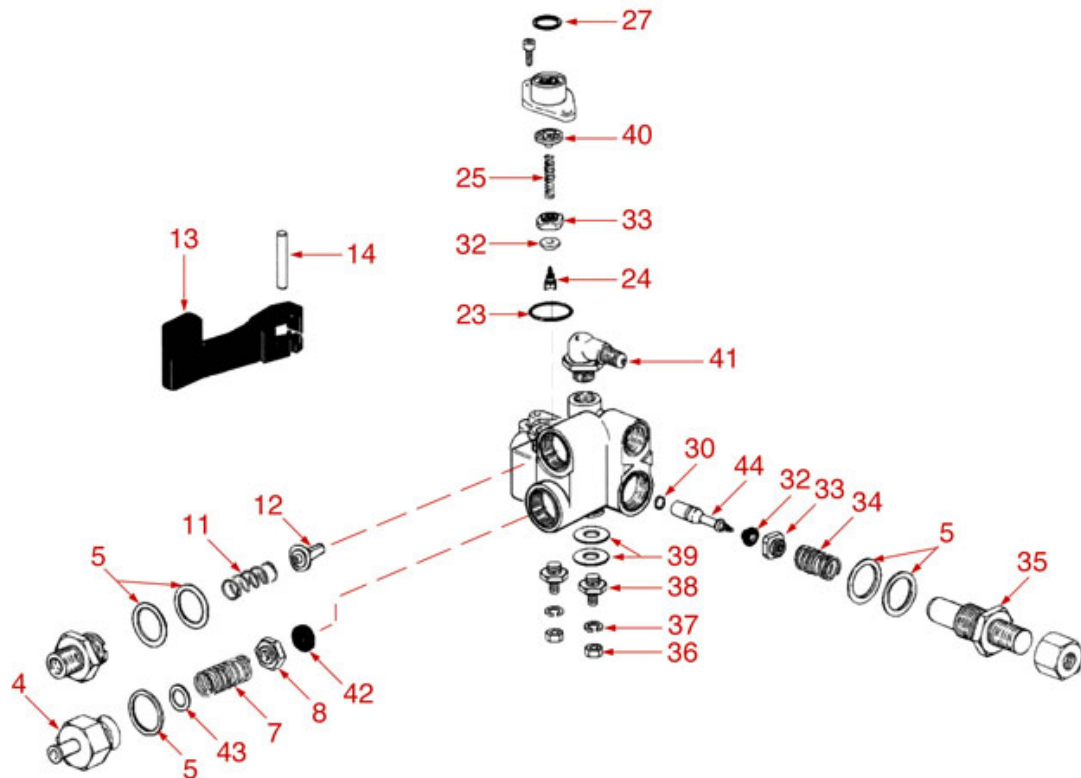

WATER INLET TAP STAR

STAR

FAEMA

Position	LF code no.	Description
1	1527306	PLASRIC TANK
2	1527307	LOWER TANK - PLASTIC
3	1349501	OUTLET FITTING
5	1186127	TEFLON FLAT GASKET $\varnothing$ 27x20x0.5 mm
6	1186319	BRASS WASHER $\varnothing$ 15x8x2 mm
7	1250515	SPRING $\varnothing$ 14x33 mm
8	1186131	GASKET HOLDER FOR TAP
9	1186312	EPDM FLAT GASKET $\varnothing$ 15.5x7.5x4 mm
11	1250163	VALVE SPRING $\varnothing$ 12x30 mm
12	1523418	NON-RETURN VALVE
13	1225011	INLET TAP LEVER
15	1120335	3-WAY SOLENOID VALVE PARKER 230V 50/60Hz
16	1455034	S/S SCREW T.C.C.E.I M4x10 UNI 5931
18	1186611	O-RING 02025 RED SILICONE
18	1186612	O-RING 02025 VITON
21	1186755	O-RING 02018 VITON
23	1186438	O-RING GASKET 0132 EPDM
24	1523417	NON-RETURN VALVE
25	1250162	NON-RETURN VALVE SPRING $\varnothing$ 6.5x20 mm
26	1250164	TAP SPRING GUIDE
27	1186619	COPPER FLAT GASKET $\varnothing$ 18x14x1.5 mm
30	1186252	O-RING R3 EPDM
32	1186128	CONICAL EPDM SEAL $\varnothing$ 12x4x4 mm
33	1186509	GASKET HOLDER FOR TAP
34	1250160	PIN SPRING $\varnothing$ 14x23 mm
40	1250161	TAP SPRING GUIDE
41	1349002	ELBOW FITTING $\varnothing$ 1/4"M-1/4"M
42	1186129	FLAT EPDM GASKET $\varnothing$ 15/6x10 mm
43	1186319	BRASS WASHER $\varnothing$ 15x8x2 mm
44	1324030	PIN FOR VALVE