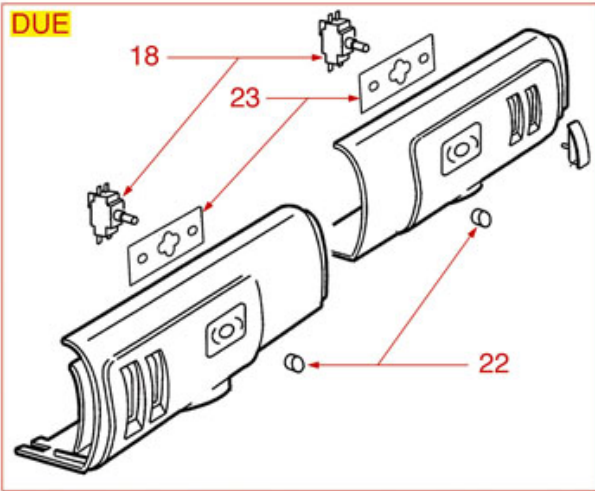

PUSH-BUTTONS E91-E98-DUE

FAEMA

Position	LF code no.	Description
1	1319043	PUSH-BUTTON PANEL BOARD 1 BUTTON
2	1319044	PUSH-BUTTON PANEL MEMBRANE 1 BUTTON
3	1319028	BUTTON F.PUSH-BUTTON PANEL
7	1319024	BUTTON F. WATER PUSH-BUTTON PANEL
8	1319023	PUSH-BUTTON PANEL BOARD 3 BUTTONS
9	1319027	PUSH-BUTTON PANEL MEMBRANE 6 BUTTONS
10	1319025	PUSH-BUTTON PANEL BOARD 5 BUTTONS
11	1319029	FAEMA E91 PUSH-BUTTON
13	1319039	PUSH-BUTTON PANEL MEMBRANE 6 BUTTONS
14	1319038	PUSH-BUTTON PANEL BOARD 6 BUTTONS
18	1319053	BIPOLAR SWITCH 16A 250V
21	1319096	BUTTON F.PUSH-BUTTON PANEL
22	1319054	SWITCH BUTTON
23	1319094	PUSH-BUTTON SUPPORT
24	1319235	PUSH-BUTTON PANEL BOARD 5 BUTTONS