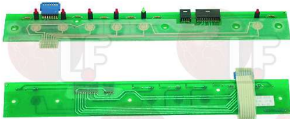

FAEMA 91540000

1319023 PUSH-BUTTON PANEL BOARD 3 BUTTONS

FAEMA 3301134295

1319235 PUSH-BUTTON PANEL BOARD 5 BUTTONS

FAEMA 3301135184

1319038 PUSH-BUTTON PANEL BOARD 6 BUTTONS

FAEMA 3301132571

1319020 PUSH-BUTTON PANEL MEMBRANE 6 BUTTONS
 for Coffee machine (FAEMA) E97