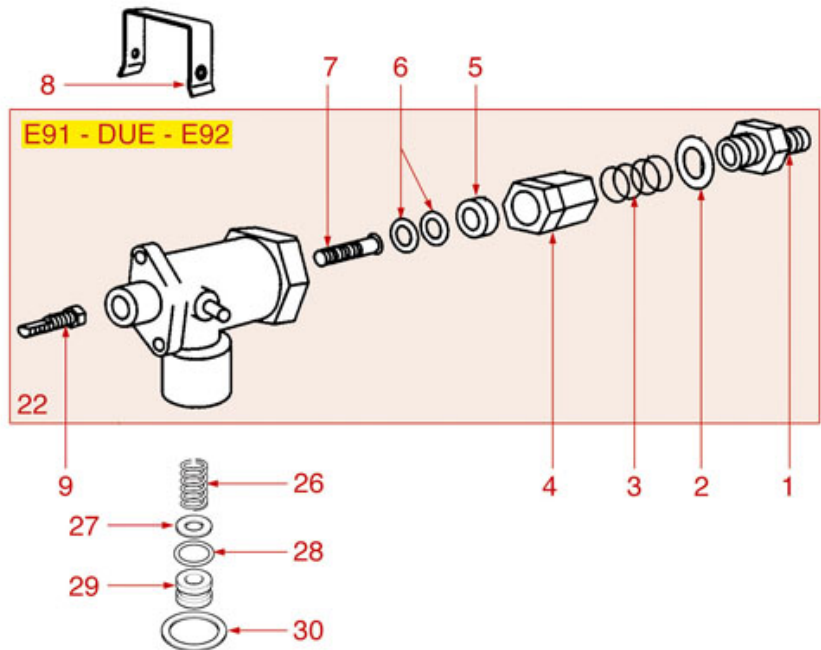

WATER STEAM TAP E91-E92-DUE

E91 - E92 - DUE

FAEMA

Position	LF code no.	Description
1	1349475	TAP FITTING
2	1186823	COPPER FLAT GASKET $\varnothing$ 27x21.5x1 mm
3	1250404	GROUP SPRING $\varnothing$ 11x41 mm
4	1523507	TAP VALVE
5	1186311	NBR FLAT GASKET $\varnothing$ 13x4x4 mm
5	1186822	VITON FLAT GASKET $\varnothing$ 13x4x4 mm
5	5053833	FLAT GASKET VITON $\varnothing$ 13x4x4 mm NSF
6	1186252	O-RING R3 EPDM
7	1324071	WATER-STEAM TAP PIN
7	1324160	WATER/STEAM TAP PIN
9	1324002	STEAM TAP PIN
10	1255003	KNOB BODY RH-LH
11	1255003	KNOB BODY RH-LH
12	1348041	HEXAGONAL SELF-LOCKING NUT M8 UNI 7473
13	1241319	WATER/STEAM TAP KNOB
13	1241320	WATER/STEAM TAP KNOB
14	1241362	WATER/STEAM TAP KNOB
15	3241084	ELASTIC RING FOR KNOB
16	1241036	KNOB SPACER
17	1324075	KNOB PIN
18	1255002	KNOB BODY LH
19	3060069	S/STEEL HEXAGONAL MEDIUM NUT M8 UNI 5588
20	1241069	WATER/STEAM TAP KNOB
21	1255001	KNOB BODY RH
22	1348309	STEAM TAP E91-DUE
26	1250408	SWIVEL SPRING $\varnothing$ 13x21 mm
27	1186319	BRASS WASHER $\varnothing$ 15x8x2 mm
28	1186236	O-RING 03043 VITON
29	1186247	CONICAL TEFLON SEAL $\varnothing$ 15x7.5x10.3 mm
30	1186248	TEFLON FLAT GASKET $\varnothing$ 27x20x1 mm
31	1449346	COMPLETE STAIN. STEEL STEAM PIPE $\varnothing$ 10 mm
32	1186121	TEFLON FLAT GASKET $\varnothing$ 12x10x0.5 mm
33	1449043	STEAM NOZZLE
34	1449041	STAINLESS STEEL STEAM PIPE COMPL. $\varnothing$ 10mm
34	1449347	STAINLESS STEEL STEAM PIPE COMPL. $\varnothing$ 10 m
35	1349472	STEAM TAP FITTING
36	1349474	ELBOW FITTING FOR TAP
37	1449196	WATER SPRINKLER
38	1449148	STAINLESS STEEL COMPLETE WATER PIPE