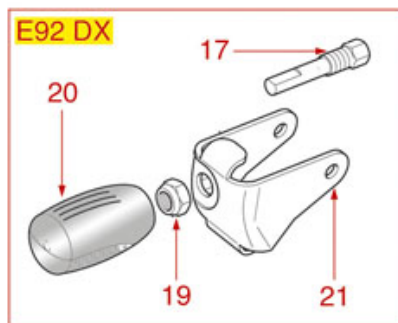

WATER STEAM TAP E91-E92-DUE

E91 - E92 - DUE

FAEMA

Position	LF code no.	Description
1	1349475	TAP FITTING
2	1186823	COPPER FLAT GASKET $\varnothing$ 27x21.5x1 mm
3	1250404	GROUP SPRING $\varnothing$ 11x41 mm
4	1523507	TAP VALVE
5	1186311	NBR FLAT GASKET $\varnothing$ 13x4x4 mm
5	1186822	VITON FLAT GASKET $\varnothing$ 13x4x4 mm
5	5053833	FLAT GASKET VITON $\varnothing$ 13x4x4 mm NSF
6	1186252	O-RING R3 EPDM
7	1324071	WATER-STEAM TAP PIN
7	1324160	WATER/STEAM TAP PIN
9	1324002	STEAM TAP PIN
10	1255003	KNOB BODY RH-LH
11	1255003	KNOB BODY RH-LH
12	1348041	HEXAGONAL SELF-LOCKING NUT M8 UNI 7473
13	1241319	WATER/STEAM TAP KNOB
13	1241320	WATER/STEAM TAP KNOB
14	1241362	WATER/STEAM TAP KNOB
15	3241084	ELASTIC RING FOR KNOB
16	1241036	KNOB SPACER
17	1324075	KNOB PIN
18	1255002	KNOB BODY LH
19	3060069	S/STEEL HEXAGONAL MEDIUM NUT M8 UNI 5588
20	1241069	WATER/STEAM TAP KNOB
21	1255001	KNOB BODY RH
22	1348309	STEAM TAP E91-DUE
26	1250408	SWIVEL SPRING $\varnothing$ 13x21 mm
27	1186319	BRASS WASHER $\varnothing$ 15x8x2 mm
28	1186236	O-RING 03043 VITON
29	1186247	CONICAL TEFLON SEAL $\varnothing$ 15x7.5x10.3 mm
30	1186248	TEFLON FLAT GASKET $\varnothing$ 27x20x1 mm
31	1449346	COMPLETE STAIN. STEEL STEAM PIPE $\varnothing$ 10 mm
32	1186121	TEFLON FLAT GASKET $\varnothing$ 12x10x0.5 mm
33	1449043	STEAM NOZZLE
34	1449041	STAINLESS STEEL STEAM PIPE COMPL. $\varnothing$ 10mm
34	1449347	STAINLESS STEEL STEAM PIPE COMPL. $\varnothing$ 10 m
35	1349472	STEAM TAP FITTING
36	1349474	ELBOW FITTING FOR TAP
37	1449196	WATER SPRINKLER
38	1449148	STAINLESS STEEL COMPLETE WATER PIPE