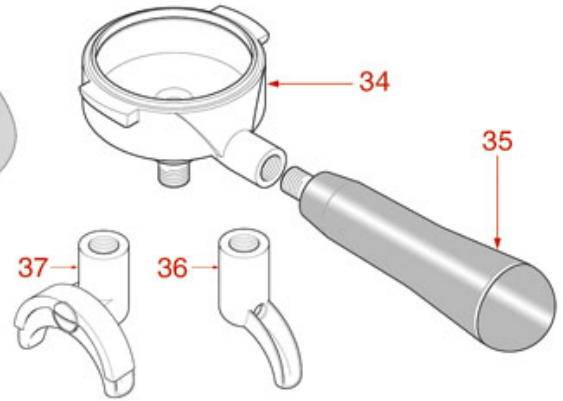

GROUP E91-E92-E97-E98-DUE-SMART

DUE A/S - SMART
E91 - E97 - E98

E91 - E92

FAEMA

Position	LF code no.	Description
1	1501532	PLUG COMPLETE WITH JET
2	1501533	NOZZLE M10x1 HOLE $\varnothing$ 0.5 mm
3	1186255	O-RING 0109 EPDM
4	1439025	CAP $\varnothing$ 20 mm FOR BREW GROUP
5	1186248	TEFLON FLAT GASKET $\varnothing$ 27x20x1 mm
6	1455034	S/S SCREW T.C.C.E.I M4x10 UNI 5931
7	1186611	O-RING 02025 RED SILICONE
7	1186612	O-RING 02025 VITON
8	1120330	3-WAY SOLENOID VALVE LUCIFER 240V 50Hz
8	1120335	3-WAY SOLENOID VALVE PARKER 230V 50/60Hz
9	1120334	3-WAY MECHANICAL COMPONENT LUCIFER
9	1120339	3-WAY MECHANICAL COMPONENT PARKER
10	1120332	COIL LUCIFER/PARKER 220/240V 9W 50Hz
10	3120032	COIL PARKER ZB09 9W 220/240V 50/60Hz
11	1528009	S/S SCREW T.E.M6x12 mm UNI 5739 DIN24017
13	3528010	STAINL.STEEL SCREW WASHER M6 UNI 6592
14	1186240	TEFLON FLAT GASKET $\varnothing$ 17x12x0.5 mm
15	1439024	CAP $\varnothing$ 12 mm FOR BREW GROUP
16	1528630	STAINLESS STEEL SCREW M5x10 mm UNI 5739
19	1186358	O-RING 03030 EPDM
19	1786155	VITON O-RING 03030
23	1241041	THERMAL INDEX KNOB
24	1086003	SHOWER HOLDER DIFFUSER
25	1501565	GROUP SPRAY NOZZLE $\varnothing$ 21 mm M5x1
26	1081016	SHOWER SCREEN $\varnothing$ 60 mm
26	1081116	SHOWER SCREEN $\varnothing$ 60 mm
26	1081216	SHOWER SCREEN $\varnothing$ 60 mm
27	1186721	FILTER HOLDER GASKET $\varnothing$ 74x57.5x8 mm
27	1186722	FILTER HOLDER GASKET $\varnothing$ 73x57x8 mm
27	1186725	FILTER HOLDER GASKET $\varnothing$ 73x57x8.5 mm
28	1160339	BLIND FILTER
29	1160251	1 CUP FILTER 6 g
30	1160252	2-CUP FILTER 12 GRAMS
31	1160335	1 CUP FILTER 7 g
32	1160337	2-CUP FILTER 14 GRAMS
33	1250101	FILTER BLOCKING SPRING $\varnothing$ 1,00 mm INOX
34	1165015	COFFEE MACHINE FILTER HOLDER
34	1165022	FILTER HOLDER COFFEE MACHINES
35	1241316	FILTER HOLDER HANDLE M10
35	1241504	FILTER HOLDER HANDLE M12
36	1022002	SINGLE SPOUT M16
36	1022501	SINGLE SPOUT $\varnothing$ 3/8"
37	1022502	DOUBLE SPOUT $\varnothing$ 3/8"
37	1022521	LONG DOUBLE SPOUT $\varnothing$ 3/8"
38	1449361	GROUP DRAIN PIPE
39	1160281	1-CUP FILTER 7 gr - BASIC QUALITY
40	1160282	2-CUP FILTER 14 GRAMS - BASIC QUALITY
41	1190001	PAPER SEAL $\varnothing$ 73x59x0.8 mm
42	1190002	RUBBER SEAL $\varnothing$ 73x59x1 mm EPDM
43	5014055	FILTERHOLDER COMPLETE 1 CUP FAEMA
44	5014054	FILTERHOLDER COMPLETE 2 CUPS FAEMA
45	1160345	2 CUPS FILTER 18 gr