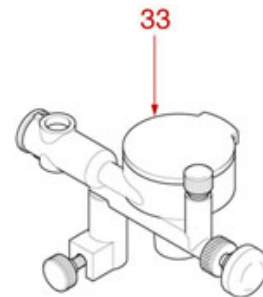

E91 - E97 - E98 - DUE - SMART