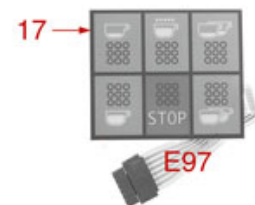

ELECTRICAL PARTS

FAEMA

Position	LF code no.	Description
1	1057004	SELECTOR SWITCH 0-2 POSITIONS 20A 600V
2	1319052	BIPOLAR SWITCH 16A 250V
3	1241317	SWITCH BUTTON F.CUP WARMER
4	1221111	RED INDICATOR LAMP 220V
4	1221112	GREEN INDICATOR LAMP 250V
5	1241318	SELECTOR SWITCH KNOB
6	3241084	ELASTIC RING FOR KNOB
7	1057004	SELECTOR SWITCH 0-2 POSITIONS 20A 600V
8	1241033	SELECTOR SWITCH KNOB ø 40 mm
9	3221101	GREEN INDICATOR LAMP 230V
11	1241040	SELECTOR SWITCH KNOB ø 31 mm
12	3059014	SELECTOR SWITCH 0-1 POSITIONS 20A 500V
13	1241542	BLACK KNOB FOR CONVERTER
14	1319097	SWITCH BUTTON
15	1319098	BIPOLAR SWITCH 16A 250V
16	1319503	PUSH-BUTTON PANEL MEMBRANE 6 BUTTONS
17	1319020	PUSH-BUTTON PANEL MEMBRANE 6 BUTTONS
18	1319022	PUSH-BUTTON PANEL MEMBRANE 6 BUTTONS
19	1319051	PUSH-BUTTON PANEL MEMBRANE 6 BUTTONS
20	1319501	PUSH-BUTTON PANEL MEMBRANE 6 BUTTONS
21	1319502	PUSH-BUTTON PANEL MEMBRANE 8 BUTTONS
22	1390001	LEVEL ELECTRONIC BOARD
30	1739002	TOROIDAL TRANSFORMER 240V 50/60Hz