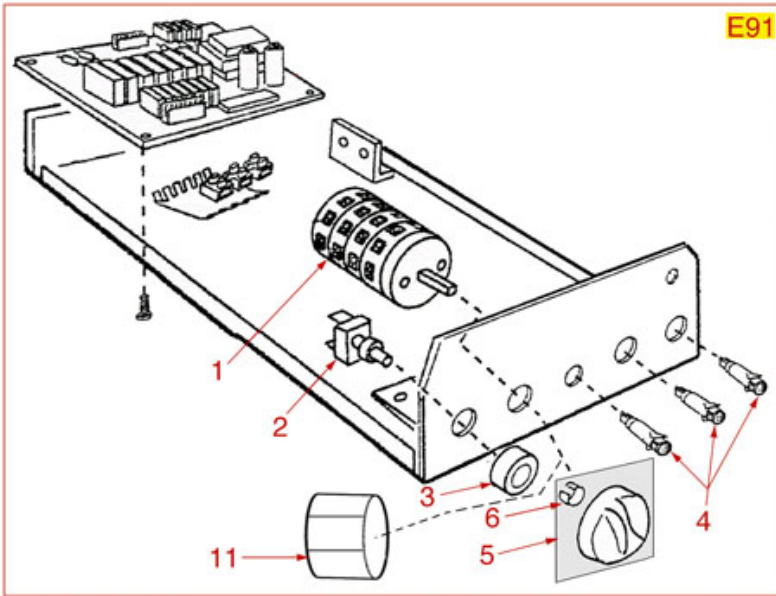

ELECTRICAL PARTS

FAEMA

Position	LF code no.	Description
1	1057004	SELECTOR SWITCH 0-2 POSITIONS 20A 600V
2	1319052	BIPOLAR SWITCH 16A 250V
3	1241317	SWITCH BUTTON F.CUP WARMER
4	1221111	RED INDICATOR LAMP 220V
4	1221112	GREEN INDICATOR LAMP 250V
5	1241318	SELECTOR SWITCH KNOB
6	3241084	ELASTIC RING FOR KNOB
7	1057004	SELECTOR SWITCH 0-2 POSITIONS 20A 600V
8	1241033	SELECTOR SWITCH KNOB ø 40 mm
9	3221101	GREEN INDICATOR LAMP 230V
11	1241040	SELECTOR SWITCH KNOB ø 31 mm
12	3059014	SELECTOR SWITCH 0-1 POSITIONS 20A 500V
13	1241542	BLACK KNOB FOR CONVERTER
14	1319097	SWITCH BUTTON
15	1319098	BIPOLAR SWITCH 16A 250V
16	1319503	PUSH-BUTTON PANEL MEMBRANE 6 BUTTONS
17	1319020	PUSH-BUTTON PANEL MEMBRANE 6 BUTTONS
18	1319022	PUSH-BUTTON PANEL MEMBRANE 6 BUTTONS
19	1319051	PUSH-BUTTON PANEL MEMBRANE 6 BUTTONS
20	1319501	PUSH-BUTTON PANEL MEMBRANE 6 BUTTONS
21	1319502	PUSH-BUTTON PANEL MEMBRANE 8 BUTTONS
22	1390001	LEVEL ELECTRONIC BOARD
30	1739002	TOROIDAL TRANSFORMER 240V 50/60Hz