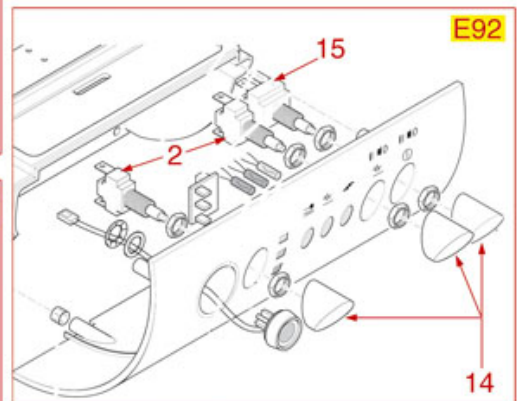

ELECTRICAL PARTS

FAEMA

Position	LF code no.	Description
1	1057004	SELECTOR SWITCH 0-2 POSITIONS 20A 600V
2	1319052	BIPOLAR SWITCH 16A 250V
3	1241317	SWITCH BUTTON F.CUP WARMER
4	1221111	RED INDICATOR LAMP 220V
4	1221112	GREEN INDICATOR LAMP 250V
5	1241318	SELECTOR SWITCH KNOB
6	3241084	ELASTIC RING FOR KNOB
7	1057004	SELECTOR SWITCH 0-2 POSITIONS 20A 600V
8	1241033	SELECTOR SWITCH KNOB ø 40 mm
9	3221101	GREEN INDICATOR LAMP 230V
11	1241040	SELECTOR SWITCH KNOB ø 31 mm
12	3059014	SELECTOR SWITCH 0-1 POSITIONS 20A 500V
13	1241542	BLACK KNOB FOR CONVERTER
14	1319097	SWITCH BUTTON
15	1319098	BIPOLAR SWITCH 16A 250V
16	1319503	PUSH-BUTTON PANEL MEMBRANE 6 BUTTONS
17	1319020	PUSH-BUTTON PANEL MEMBRANE 6 BUTTONS
18	1319022	PUSH-BUTTON PANEL MEMBRANE 6 BUTTONS
19	1319051	PUSH-BUTTON PANEL MEMBRANE 6 BUTTONS
20	1319501	PUSH-BUTTON PANEL MEMBRANE 6 BUTTONS
21	1319502	PUSH-BUTTON PANEL MEMBRANE 8 BUTTONS
22	1390001	LEVEL ELECTRONIC BOARD
30	1739002	TOROIDAL TRANSFORMER 240V 50/60Hz