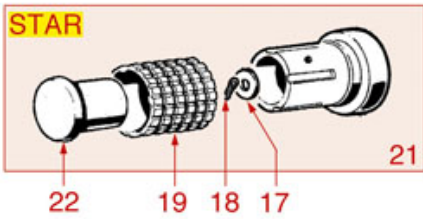

TAP E97-COMPACT-STAR-EXPRESS

E97 - EXPRESS - COMPACT - STAR

FAEMA

Position	LF code no.	Description
1	1348319	TAP BODY
2	1324066	TAP SPINDLE
3	1186394	ASBESTOS FREE FLAT GASKET $\varnothing$ 22x17x2 mm
4	1250415	TAP SPRING $\varnothing$ 10x32 mm
5	1186244	SPRING BUSHING
6	1186611	O-RING 02025 RED SILICONE
6	1186612	O-RING 02025 VITON
7	1349471	TAP PIN
8	1186236	O-RING 03043 VITON
9	1250417	SWIVEL SPRING $\varnothing$ 26x14 mm
10	1186446	WASHER $\varnothing$ 28x17x2 mm
11	1348320	ELASTIC RING $\varnothing$ 16 mm
12	3243009	O-RING GASKET 0106 EPDM
13	3243139	O-RING 02025 EPDM
14	1349504	NUT FOR TAP $\varnothing$ 1/2"
15	1186406	FLAT TEFLON GASKET $\varnothing$ 32x15x1 mm
16	1241034	WATER/STEAM TAP KNOB
18	3389013	STAINLESS STEEL PIN $\varnothing$ 2x12 mm UNI 1336
19	1241360	KNOB RING NUT
20	1241037	WATER CAP FOR KNOB
20	1241038	STEAM CAP FOR KNOB
20	1241039	CAPPUCCINO CAP FOR KNOB
21	1241359	WATER/STEAM TAP KNOB
22	1241361	CAP FOR KNOB
23	1241356	WATER/STEAM TAP KNOB
24	1241350	KNOB RING NUT
25	1241357	WATER CAP FOR KNOB
25	1241358	STEAM CAP FOR KNOB
26	1241042	WATER TAP KNOB
27	1241552	STEAM TAP KNOB
28	1449849	STEAM PIPE COMPLETE
29	1449362	COMPLETE WATER PIPE
30	1449843	STEAM PIPE COMPLETE
31	1449844	STEAM PIPE COMPLETE
33	1186121	TEFLON FLAT GASKET $\varnothing$ 12x10x0.5 mm
34	1449043	STEAM NOZZLE
35	1449046	COMPLETE WATER PIPE