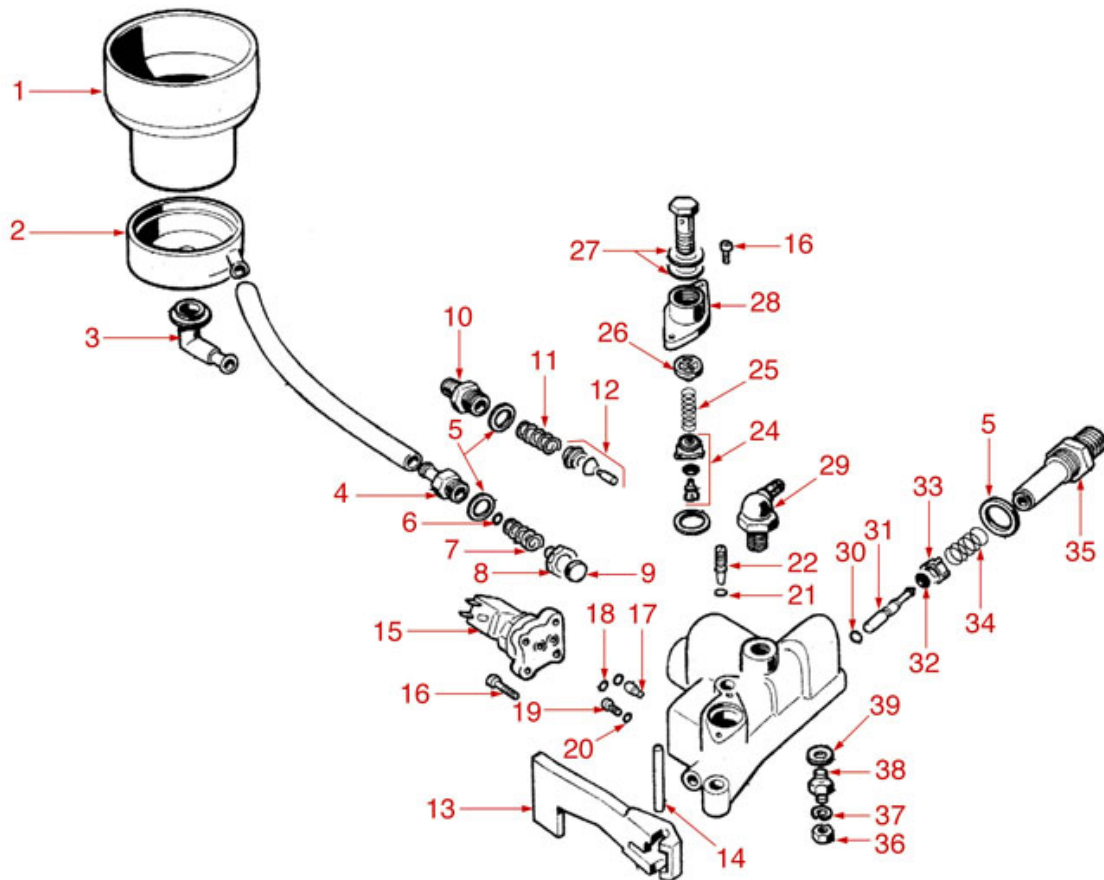

WATER INLET TAP STAR

STAR

FAEMA

Position	LF code no.	Description
1	1527306	PLASRIC TANK
2	1527307	LOWER TANK - PLASTIC
3	1349501	OUTLET FITTING
5	1186127	TEFLON FLAT GASKET $\varnothing$ 27x20x0.5 mm
6	1186319	BRASS WASHER $\varnothing$ 15x8x2 mm
7	1250515	SPRING $\varnothing$ 14x33 mm
8	1186131	GASKET HOLDER FOR TAP
9	1186312	EPDM FLAT GASKET $\varnothing$ 15.5x7.5x4 mm
11	1250163	VALVE SPRING $\varnothing$ 12x30 mm
12	1523418	NON-RETURN VALVE
13	1225011	INLET TAP LEVER
15	1120335	3-WAY SOLENOID VALVE PARKER 230V 50/60Hz
16	1455034	S/S SCREW T.C.C.E.I M4x10 UNI 5931
18	1186611	O-RING 02025 RED SILICONE
18	1186612	O-RING 02025 VITON
21	1186755	O-RING 02018 VITON
23	1186438	O-RING GASKET 0132 EPDM
24	1523417	NON-RETURN VALVE
25	1250162	NON-RETURN VALVE SPRING $\varnothing$ 6.5x20 mm
26	1250164	TAP SPRING GUIDE
27	1186619	COPPER FLAT GASKET $\varnothing$ 18x14x1.5 mm
30	1186252	O-RING R3 EPDM
32	1186128	CONICAL EPDM SEAL $\varnothing$ 12x4x4 mm
33	1186509	GASKET HOLDER FOR TAP
34	1250160	PIN SPRING $\varnothing$ 14x23 mm
40	1250161	TAP SPRING GUIDE
41	1349002	ELBOW FITTING $\varnothing$ 1/4"M-1/4"M
42	1186129	FLAT EPDM GASKET $\varnothing$ 15/6x10 mm
43	1186319	BRASS WASHER $\varnothing$ 15x8x2 mm
44	1324030	PIN FOR VALVE