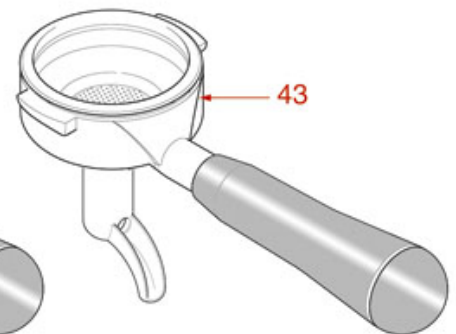

GROUP E91-E92-E97-E98-DUE-SMART

DUE A/S - SMART
E91 - E97 - E98

E91 - E92

FAEMA

Position	LF code no.	Description
1	1501532	PLUG COMPLETE WITH JET
2	1501533	NOZZLE M10x1 HOLE $\varnothing$ 0.5 mm
3	1186255	O-RING 0109 EPDM
4	1439025	CAP $\varnothing$ 20 mm FOR BREW GROUP
5	1186248	TEFLON FLAT GASKET $\varnothing$ 27x20x1 mm
6	1455034	S/S SCREW T.C.C.E.I M4x10 UNI 5931
7	1186611	O-RING 02025 RED SILICONE
7	1186612	O-RING 02025 VITON
8	1120330	3-WAY SOLENOID VALVE LUCIFER 240V 50Hz
8	1120335	3-WAY SOLENOID VALVE PARKER 230V 50/60Hz
9	1120334	3-WAY MECHANICAL COMPONENT LUCIFER
9	1120339	3-WAY MECHANICAL COMPONENT PARKER
10	1120332	COIL LUCIFER/PARKER 220/240V 9W 50Hz
10	3120032	COIL PARKER ZB09 9W 220/240V 50/60Hz
11	1528009	S/S SCREW T.E.M6x12 mm UNI 5739 DIN24017
13	3528010	STAINL.STEEL SCREW WASHER M6 UNI 6592
14	1186240	TEFLON FLAT GASKET $\varnothing$ 17x12x0.5 mm
15	1439024	CAP $\varnothing$ 12 mm FOR BREW GROUP
16	1528630	STAINLESS STEEL SCREW M5x10 mm UNI 5739
19	1186358	O-RING 03030 EPDM
19	1786155	VITON O-RING 03030
23	1241041	THERMAL INDEX KNOB
24	1086003	SHOWER HOLDER DIFFUSER
25	1501565	GROUP SPRAY NOZZLE $\varnothing$ 21 mm M5x1
26	1081016	SHOWER SCREEN $\varnothing$ 60 mm
26	1081116	SHOWER SCREEN $\varnothing$ 60 mm
26	1081216	SHOWER SCREEN $\varnothing$ 60 mm
27	1186721	FILTER HOLDER GASKET $\varnothing$ 74x57.5x8 mm
27	1186722	FILTER HOLDER GASKET $\varnothing$ 73x57x8 mm
27	1186725	FILTER HOLDER GASKET $\varnothing$ 73x57x8.5 mm
28	1160339	BLIND FILTER
29	1160251	1 CUP FILTER 6 g
30	1160252	2-CUP FILTER 12 GRAMS
31	1160335	1 CUP FILTER 7 g
32	1160337	2-CUP FILTER 14 GRAMS
33	1250101	FILTER BLOCKING SPRING $\varnothing$ 1,00 mm INOX
34	1165015	COFFEE MACHINE FILTER HOLDER
34	1165022	FILTER HOLDER COFFEE MACHINES
35	1241316	FILTER HOLDER HANDLE M10
35	1241504	FILTER HOLDER HANDLE M12
36	1022002	SINGLE SPOUT M16
36	1022501	SINGLE SPOUT $\varnothing$ 3/8"
37	1022502	DOUBLE SPOUT $\varnothing$ 3/8"
37	1022521	LONG DOUBLE SPOUT $\varnothing$ 3/8"
38	1449361	GROUP DRAIN PIPE
39	1160281	1-CUP FILTER 7 gr - BASIC QUALITY
40	1160282	2-CUP FILTER 14 GRAMS - BASIC QUALITY
41	1190001	PAPER SEAL $\varnothing$ 73x59x0.8 mm
42	1190002	RUBBER SEAL $\varnothing$ 73x59x1 mm EPDM
43	5014055	FILTERHOLDER COMPLETE 1 CUP FAEMA
44	5014054	FILTERHOLDER COMPLETE 2 CUPS FAEMA
45	1160345	2 CUPS FILTER 18 gr