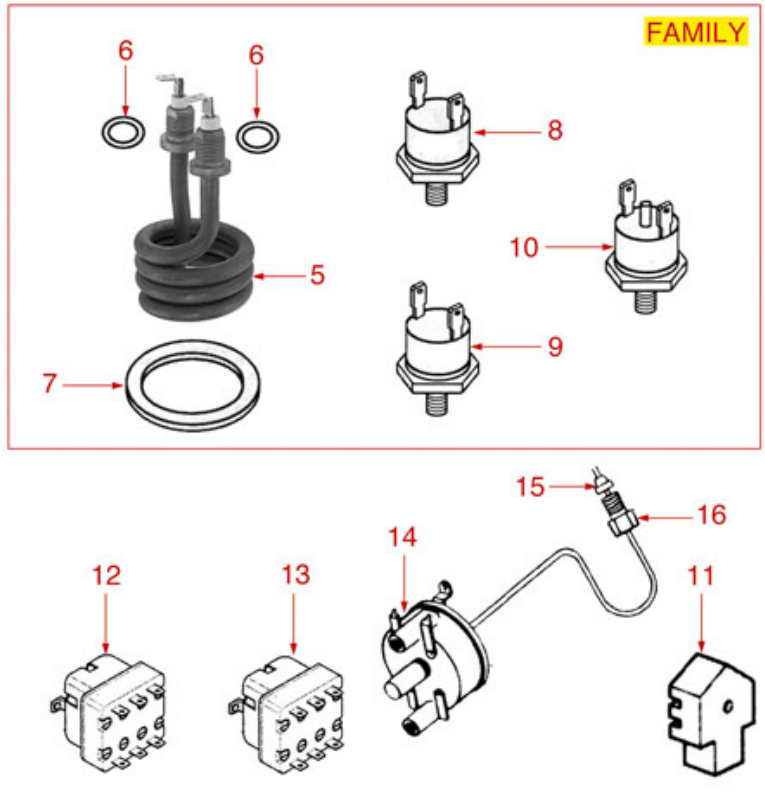

HEATING ELEMENTS

FAEMA

Position	LF code no.	Description
1	1755001	HEATING ELEMENT 2000W 230V
1	1755101	HEATING ELEMENT 1500W 220V
1	1755102	HEATING ELEMENT 1800W 220V
1	1755107	HEATING ELEMENT 2600W 220V
1	1755108	HEATING ELEMENT 3700W 220V
1	1755109	HEATING ELEMENT 5000W 220V
1	1755652	HEATING ELEMENT 1800W 110V
2	1186179	TEFLON FLAT GASKET ø 57x42x3 mm
2	1186606	FLAT CARBO GASKET ø 57x43x3 mm
2	1186623	TEFLON FLAT GASKET ø 53x42x3 mm
3	1755079	HEATING ELEMENT 2440/2900W 220/240V
3	1755117	HEATING ELEMENT 3780/4500W 230/400V
3	1755118	HEATING ELEMENT 4500W 230/400V
3	1755119	HEATING ELEMENT 5715W 230/400V
4	1755115	HEATING ELEMENT 2500W 220V
4	1755116	HEATING ELEMENT 2400W 220V
4	1755653	HEATING ELEMENT 2400W 110V
5	1755035	HEATING ELEMENT 1000W 220V
5	1755656	HEATING ELEMENT 1000W 110V
6	1186352	O-RING 02050 EPDM
7	1186625	GASKET OR 03281 EPDM
8	1443400	CONTACT THERMOSTAT 107°C M4
9	1443401	CONTACT THERMOSTAT 135°C M4
10	1444206	CONTACT THERMOSTAT 145°C M4
11	1755034	HEAT ELEMENT PROTECTION
12	3444142	THREE-PHASE THERMOSTAT 150°C
13	1444509	THREE-PHASE THERMOSTAT 169°C
14	1444503	STIEBEL HEATING ELEMENT PROTECTION
15	1444504	THERMOSTAT STUFFING GLAND
16	1444505	STUFFING GLAND FITTING M10x1
30	1191001	COMPLETE METAL COUPLING
31	1191002	RUBBER COUPLING ø 41.5 mm
32	1191003	COMPLETE METAL COUPLING
33	1191005	RUBBER COUPLING ø 35 mm
34	1191004	COMPLETE METAL COUPLING
35	1755077	HEATING ELEMENT 1500W 220V