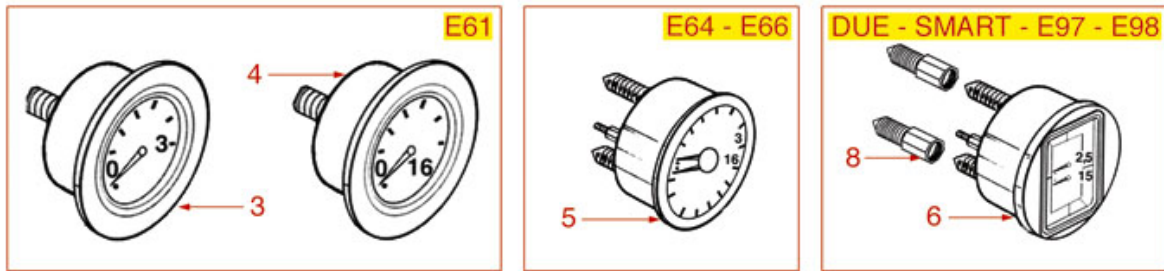

PRESSURE GAUGES-TANKS-MISCELLANEOUS

FAEMA

Position	LF code no.	Description
1	1245557	PUMP PRESSURE GAUGE ø 42 mm 0+16 bar
2	1245556	BOILER PRESSURE GAUGE ø 42 mm 0+2.5 bar
3	1245554	BOILER PRESSURE GAUGE ø 52 mm 0+3 bar
4	1245553	PUMP PRESSURE GAUGE ø 52 mm 0+16 bar
5	1245555	BOILER-PUMP PRESSURE GAUGE ø 60 mm
6	1245551	BOILER-PUMP PRESSURE GAUGE ø 63 mm
7	1245552	BOILER PRESSURE GAUGE ø 52 mm 0+3 bar
8	1325001	EXTENSION FOR PRESSURE GAUGE ø 1/8"
9	1527306	PLASRIC TANK
10	1527307	LOWER TANK - PLASTIC
11	1349501	OUTLET FITTING
12	1527001	TANK COMPLETION
13	1527501	DRAIN TUB
15	1069001	PLASTIC MEASURING SPOON 20 ml
16	1069002	STAINLESS STEEL MEASURING SPOON 20 ml
17	1385002	NYLON COFFEE TAMPER ø 50/57 mm
18	1385054	ANODISED ALUMINUM TAMPER ø 53 mm
19	1385053	ANODISED ALUMINUM TAMPER ø 58 mm
20	1384001	BRUSH FOR COFFEE SHOWER
21	1384002	BRUSH FOR MAINTENANCE
22	1245022	BOILER-PUMP PRESSURE GAUGE ø 63 mm
23	1527005	UPPER PLASTIC DRAIN TANK