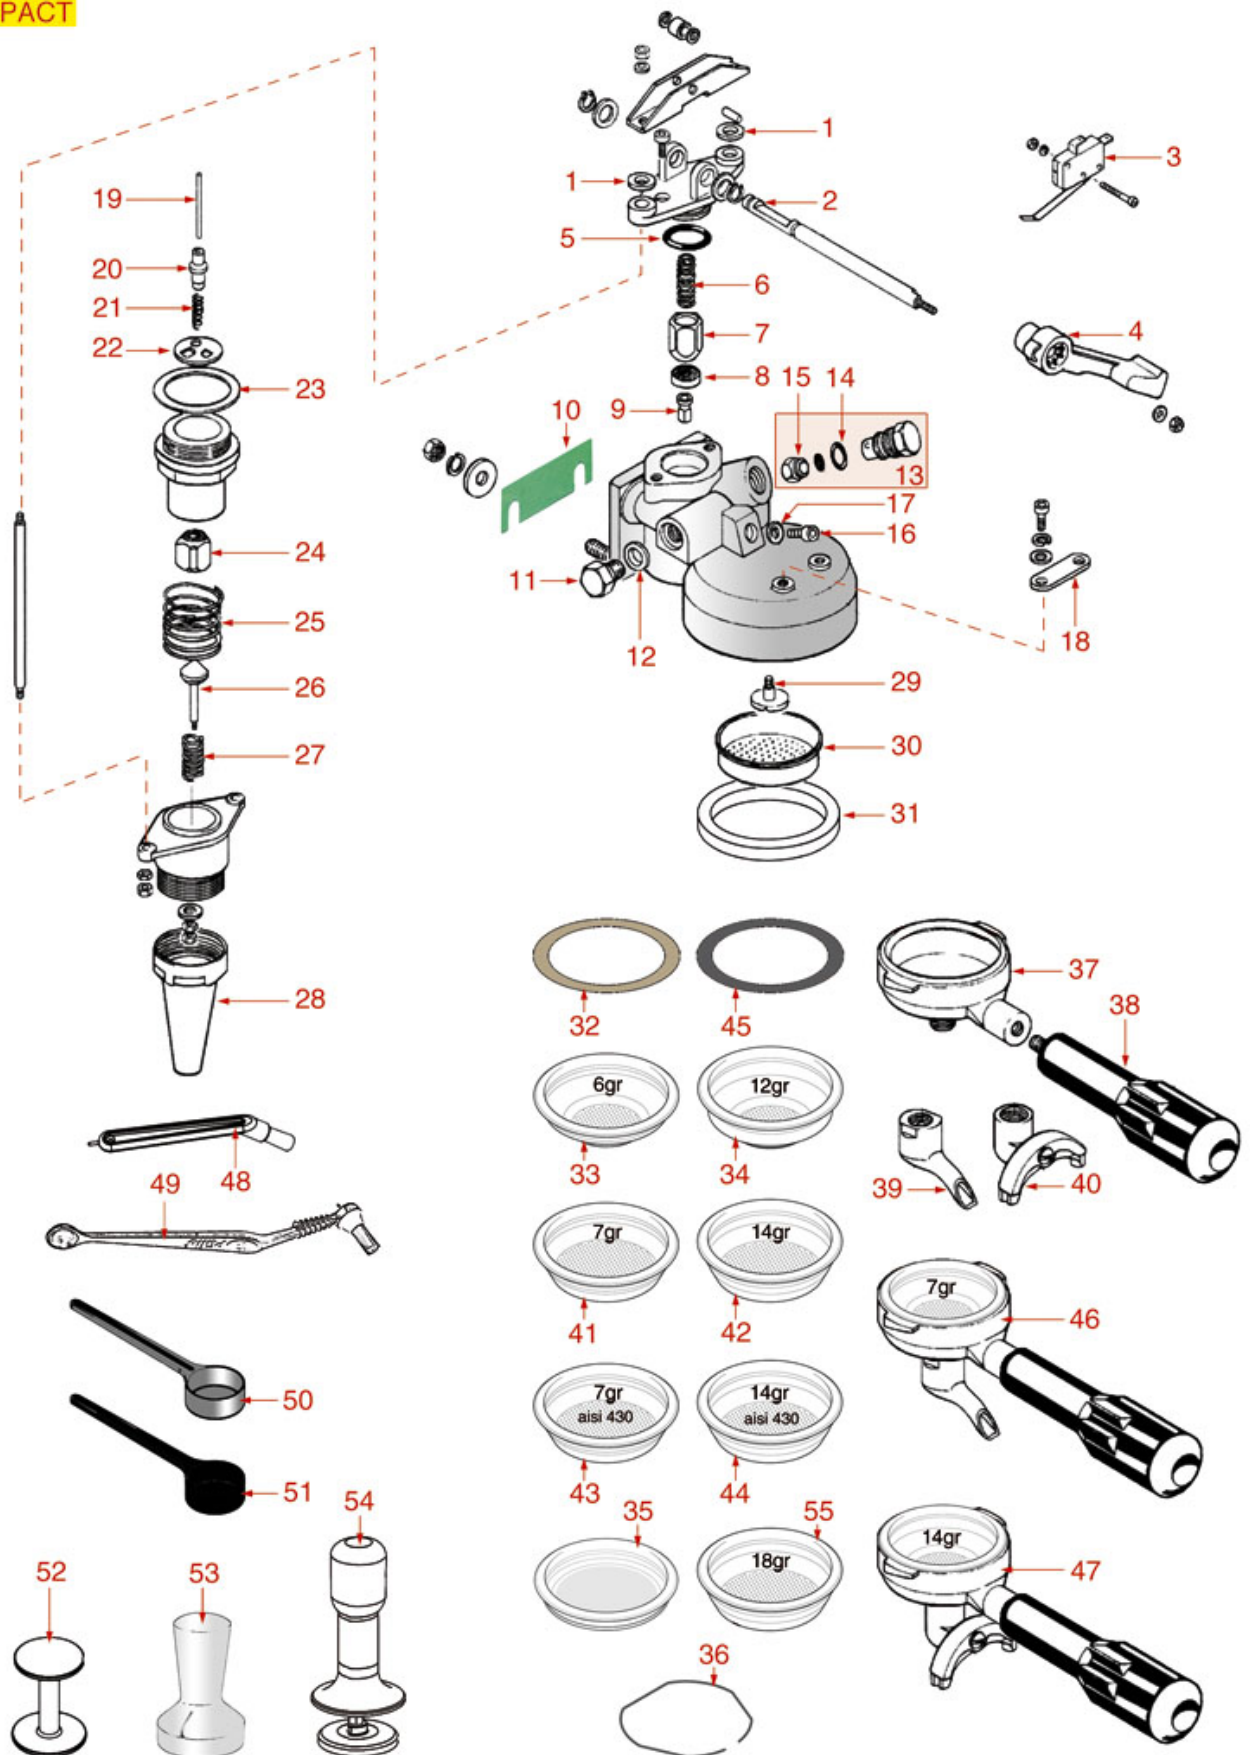

GROUP COMPACT-NO STOP OLD VERSION

COMPACT

FA04

Positions without LF code no.: upon request

FAEMA

Position	LF code no.	Description
1	1186312	EPDM FLAT GASKET \varnothing 15.5x7.5x4 mm
3	1240816	MICROSWITCH FOR PUMP NRA50K5, 13A 250V
4	1225005	INLET TAP LEVER
5	1186438	O-RING GASKET 0132 EPDM
6	1250404	GROUP SPRING \varnothing 11x41 mm
7	1523516	GASKET HOLDER BUSHING COMPACT
8	1186822	VITON FLAT GASKET \varnothing 13x4x4 mm
8	5053833	FLAT GASKET VITON \varnothing 13x4x4 mm NSF
9	1524067	DELIVERY VALVE PIN
10	1186524	COFFEE GROUP GASKET 80x21x2 mm
11	1439004	CAP \varnothing 12 mm FOR BREW GROUP
12	1186437	ASBESTOS FREE FLAT GASKET \varnothing 16x12x2 mm
13	1501532	PLUG COMPLETE WITH JET
14	1186255	O-RING 0109 EPDM
15	1501533	NOZZLE M10x1 HOLE \varnothing 0.5 mm
16	1184804	STAINLESS STEEL SCREW M6x8
17	1186811	COPPER FLAT GASKET \varnothing 10x6x1 mm
18	1186430	COFFEE GROUP GASKET
19	1324067	VALVE-PUSHING PIN \varnothing 3x43 mm
21	1250403	INFUSION SPRING \varnothing 7.5x27 mm
22	1250426	OUTLET SPRING GUIDE BUSHING
23	1186243	TEFLON FLAT GASKET \varnothing 42x34x0.5 mm
24	1523517	COMPLETE OUTLET VALVE COMPACT
25	1250405	DRAIN SPRING \varnothing 37x48 mm
26	1324068	PIN FOR DELIVERY VALVE
27	1250515	SPRING \varnothing 14x33 mm
28	1527502	DRAIN PIPE
29	1501565	GROUP SPRAY NOZZLE \varnothing 21 mm M5x1
30	1081016	SHOWER SCREEN \varnothing 60 mm
30	1081116	SHOWER SCREEN \varnothing 60 mm
30	1081216	SHOWER SCREEN \varnothing 60 mm
31	1186721	FILTER HOLDER GASKET \varnothing 74x57.5x8 mm
31	1186722	FILTER HOLDER GASKET \varnothing 73x57x8 mm
31	1186723	FILTER HOLDER GASKET \varnothing 73x57x8.5 mm
31	1186724	FILTER HOLDER GASKET \varnothing 73x57x9 mm
32	1190001	PAPER SEAL \varnothing 73x59x0.8 mm
33	1160251	1 CUP FILTER 6 g
34	1160252	2-CUP FILTER 12 GRAMS
35	1160339	BLIND FILTER
36	1250101	FILTER BLOCKING SPRING \varnothing 1,00 mm INOX
37	1165022	FILTER HOLDER COFFEE MACHINES
38	1241504	FILTER HOLDER HANDLE M12
39	1022501	SINGLE SPOUT \varnothing 3/8"
40	1022502	DOUBLE SPOUT \varnothing 3/8"
41	1160335	1 CUP FILTER 7 g
42	1160337	2-CUP FILTER 14 GRAMS
43	1160281	1-CUP FILTER 7 gr - BASIC QUALITY
44	1160282	2-CUP FILTER 14 GRAMS - BASIC QUALITY
45	1190002	RUBBER SEAL \varnothing 73x59x1 mm EPDM
48	1384001	BRUSH FOR COFFEE SHOWER
49	1384003	BLACK SHOWER CLEANING BRUSH
50	1069002	STAINLESS STEEL MEASURING SPOON 20 ml
51	1069001	PLASTIC MEASURING SPOON 20 ml
52	1385002	NYLON COFFEE TAMPER \varnothing 50/57 mm
53	1385053	ANODISED ALUMINUM TAMPER \varnothing 58 mm
54	1385600	DYNAMOMETRIC MANUAL COFFEE TAMPER \varnothing 57mm
54	1385602	MANUAL DYNAMOMETRICAL TAMPER \varnothing 57 mm
55	1160345	2 CUPS FILTER 18 gr