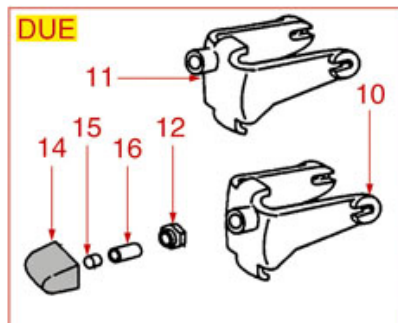

WATER STEAM TAP E91-E92-DUE

E91 - E92 - DUE

FAEMA

Position	LF code no.	Description
1	1349475	TAP FITTING
2	1186823	COPPER FLAT GASKET $\varnothing$ 27x21.5x1 mm
3	1250404	GROUP SPRING $\varnothing$ 11x41 mm
4	1523507	TAP VALVE
5	1186311	NBR FLAT GASKET $\varnothing$ 13x4x4 mm
5	1186822	VITON FLAT GASKET $\varnothing$ 13x4x4 mm
5	5053833	FLAT GASKET VITON $\varnothing$ 13x4x4 mm NSF
6	1186252	O-RING R3 EPDM
7	1324071	WATER-STEAM TAP PIN
7	1324160	WATER/STEAM TAP PIN
9	1324002	STEAM TAP PIN
10	1255003	KNOB BODY RH-LH
11	1255003	KNOB BODY RH-LH
12	1348041	HEXAGONAL SELF-LOCKING NUT M8 UNI 7473
13	1241319	WATER/STEAM TAP KNOB
13	1241320	WATER/STEAM TAP KNOB
14	1241362	WATER/STEAM TAP KNOB
15	3241084	ELASTIC RING FOR KNOB
16	1241036	KNOB SPACER
17	1324075	KNOB PIN
18	1255002	KNOB BODY LH
19	3060069	S/STEEL HEXAGONAL MEDIUM NUT M8 UNI 5588
20	1241069	WATER/STEAM TAP KNOB
21	1255001	KNOB BODY RH
22	1348309	STEAM TAP E91-DUE
26	1250408	SWIVEL SPRING $\varnothing$ 13x21 mm
27	1186319	BRASS WASHER $\varnothing$ 15x8x2 mm
28	1186236	O-RING 03043 VITON
29	1186247	CONICAL TEFLON SEAL $\varnothing$ 15x7.5x10.3 mm
30	1186248	TEFLON FLAT GASKET $\varnothing$ 27x20x1 mm
31	1449346	COMPLETE STAIN. STEEL STEAM PIPE $\varnothing$ 10 mm
32	1186121	TEFLON FLAT GASKET $\varnothing$ 12x10x0.5 mm
33	1449043	STEAM NOZZLE
34	1449041	STAINLESS STEEL STEAM PIPE COMPL. $\varnothing$ 10mm
34	1449347	STAINLESS STEEL STEAM PIPE COMPL. $\varnothing$ 10 m
35	1349472	STEAM TAP FITTING
36	1349474	ELBOW FITTING FOR TAP
37	1449196	WATER SPRINKLER
38	1449148	STAINLESS STEEL COMPLETE WATER PIPE