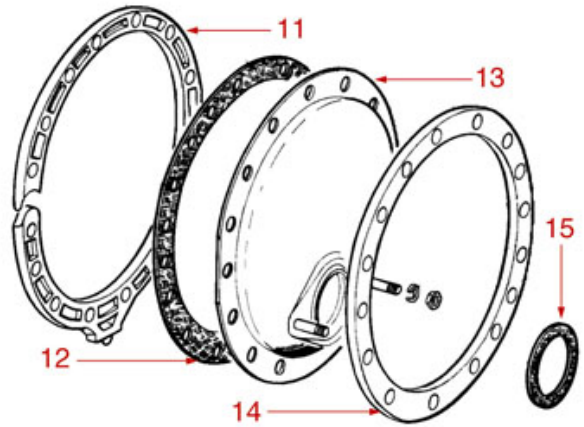

BOILER E61-P4-P6-E64-E66-STAR-NO STOP

STAR - NO STOP

P4 - P6 - E64 - E66

E61 (16)

E61 (12)

FAEMA

Position	LF code no.	Description
1	1186551	BOILER GASKET \varnothing 150x137x3 mm
3	1048003	ALUMINIUM FLANGE-COVER 10 HOLES
4	1184009	STAINLESS STEEL M8x25 mm STUD
5	1048101	FLANGE-COVER 12 HOLES
7	1186396	BOILER GASKET \varnothing 246x207x3 mm
7	1186553	BOILER GASKET \varnothing 243x204x3 mm
9	1048102	ALUMINIUM FLANGE-COVER 12 HOLES
10	1186606	FLAT CARBO GASKET \varnothing 57x43x3 mm
12	1186552	BOILER GASKET \varnothing 243x205x3 mm
14	1048103	ALUMINIUM FLANGE-COVER 16 HOLES
15	1449355	GROUP BOILER PIPE
16	1449352	BOILER LEVEL PIPE
18	1449357	GROUP BOILER PIPE
19	1449358	GROUP BOILER PIPE
20	1449354	INJECTOR PIPE \varnothing 1/4"MM 180 mm
21	1449353	MANIFOLD HYDRAULIC PIPE
22	1449048	3-WAYS PIPE