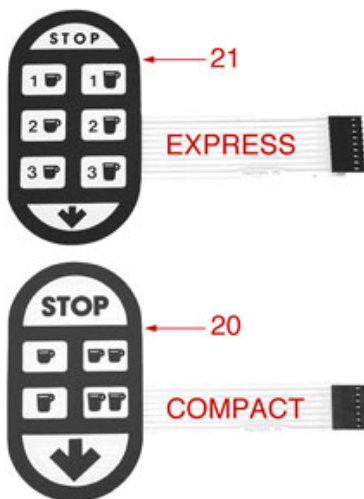

ELECTRICAL PARTS

FAEMA

Position	LF code no.	Description
1	1057004	SELECTOR SWITCH 0-2 POSITIONS 20A 600V
2	1319052	BIPOLAR SWITCH 16A 250V
3	1241317	SWITCH BUTTON F.CUP WARMER
4	1221111	RED INDICATOR LAMP 220V
4	1221112	GREEN INDICATOR LAMP 250V
5	1241318	SELECTOR SWITCH KNOB
6	3241084	ELASTIC RING FOR KNOB
7	1057004	SELECTOR SWITCH 0-2 POSITIONS 20A 600V
8	1241033	SELECTOR SWITCH KNOB ø 40 mm
9	3221101	GREEN INDICATOR LAMP 230V
11	1241040	SELECTOR SWITCH KNOB ø 31 mm
12	3059014	SELECTOR SWITCH 0-1 POSITIONS 20A 500V
13	1241542	BLACK KNOB FOR CONVERTER
14	1319097	SWITCH BUTTON
15	1319098	BIPOLAR SWITCH 16A 250V
16	1319503	PUSH-BUTTON PANEL MEMBRANE 6 BUTTONS
17	1319020	PUSH-BUTTON PANEL MEMBRANE 6 BUTTONS
18	1319022	PUSH-BUTTON PANEL MEMBRANE 6 BUTTONS
19	1319051	PUSH-BUTTON PANEL MEMBRANE 6 BUTTONS
20	1319501	PUSH-BUTTON PANEL MEMBRANE 6 BUTTONS
21	1319502	PUSH-BUTTON PANEL MEMBRANE 8 BUTTONS
22	1390001	LEVEL ELECTRONIC BOARD
30	1739002	TOROIDAL TRANSFORMER 240V 50/60Hz