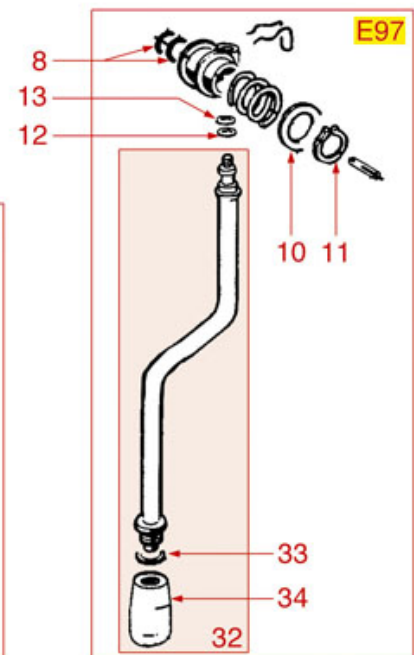

TAP E97-COMPACT-STAR-EXPRESS

E97 - EXPRESS - COMPACT - STAR

FAEMA

Position	LF code no.	Description
1	1348319	TAP BODY
2	1324066	TAP SPINDLE
3	1186394	ASBESTOS FREE FLAT GASKET $\varnothing$ 22x17x2 mm
4	1250415	TAP SPRING $\varnothing$ 10x32 mm
5	1186244	SPRING BUSHING
6	1186611	O-RING 02025 RED SILICONE
6	1186612	O-RING 02025 VITON
7	1349471	TAP PIN
8	1186236	O-RING 03043 VITON
9	1250417	SWIVEL SPRING $\varnothing$ 26x14 mm
10	1186446	WASHER $\varnothing$ 28x17x2 mm
11	1348320	ELASTIC RING $\varnothing$ 16 mm
12	3243009	O-RING GASKET 0106 EPDM
13	3243139	O-RING 02025 EPDM
14	1349504	NUT FOR TAP $\varnothing$ 1/2"
15	1186406	FLAT TEFLON GASKET $\varnothing$ 32x15x1 mm
16	1241034	WATER/STEAM TAP KNOB
18	3389013	STAINLESS STEEL PIN $\varnothing$ 2x12 mm UNI 1336
19	1241360	KNOB RING NUT
20	1241037	WATER CAP FOR KNOB
20	1241038	STEAM CAP FOR KNOB
20	1241039	CAPPUCCINO CAP FOR KNOB
21	1241359	WATER/STEAM TAP KNOB
22	1241361	CAP FOR KNOB
23	1241356	WATER/STEAM TAP KNOB
24	1241350	KNOB RING NUT
25	1241357	WATER CAP FOR KNOB
25	1241358	STEAM CAP FOR KNOB
26	1241042	WATER TAP KNOB
27	1241552	STEAM TAP KNOB
28	1449849	STEAM PIPE COMPLETE
29	1449362	COMPLETE WATER PIPE
30	1449843	STEAM PIPE COMPLETE
31	1449844	STEAM PIPE COMPLETE
33	1186121	TEFLON FLAT GASKET $\varnothing$ 12x10x0.5 mm
34	1449043	STEAM NOZZLE
35	1449046	COMPLETE WATER PIPE