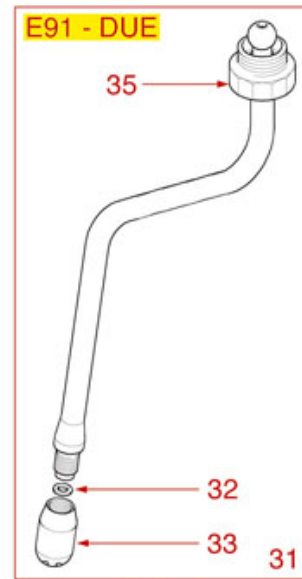

WATER STEAM TAP E91-E92-DUE

E91 - E92 - DUE

FAEMA

Position	LF code no.	Description
1	1349475	TAP FITTING
2	1186823	COPPER FLAT GASKET $\varnothing$ 27x21.5x1 mm
3	1250404	GROUP SPRING $\varnothing$ 11x41 mm
4	1523507	TAP VALVE
5	1186311	NBR FLAT GASKET $\varnothing$ 13x4x4 mm
5	1186822	VITON FLAT GASKET $\varnothing$ 13x4x4 mm
5	5053833	FLAT GASKET VITON $\varnothing$ 13x4x4 mm NSF
6	1186252	O-RING R3 EPDM
7	1324071	WATER-STEAM TAP PIN
7	1324160	WATER/STEAM TAP PIN
9	1324002	STEAM TAP PIN
10	1255003	KNOB BODY RH-LH
11	1255003	KNOB BODY RH-LH
12	1348041	HEXAGONAL SELF-LOCKING NUT M8 UNI 7473
13	1241319	WATER/STEAM TAP KNOB
13	1241320	WATER/STEAM TAP KNOB
14	1241362	WATER/STEAM TAP KNOB
15	3241084	ELASTIC RING FOR KNOB
16	1241036	KNOB SPACER
17	1324075	KNOB PIN
18	1255002	KNOB BODY LH
19	3060069	S/STEEL HEXAGONAL MEDIUM NUT M8 UNI 5588
20	1241069	WATER/STEAM TAP KNOB
21	1255001	KNOB BODY RH
22	1348309	STEAM TAP E91-DUE
26	1250408	SWIVEL SPRING $\varnothing$ 13x21 mm
27	1186319	BRASS WASHER $\varnothing$ 15x8x2 mm
28	1186236	O-RING 03043 VITON
29	1186247	CONICAL TEFLON SEAL $\varnothing$ 15x7.5x10.3 mm
30	1186248	TEFLON FLAT GASKET $\varnothing$ 27x20x1 mm
31	1449346	COMPLETE STAIN. STEEL STEAM PIPE $\varnothing$ 10 mm
32	1186121	TEFLON FLAT GASKET $\varnothing$ 12x10x0.5 mm
33	1449043	STEAM NOZZLE
34	1449041	STAINLESS STEEL STEAM PIPE COMPL. $\varnothing$ 10mm
34	1449347	STAINLESS STEEL STEAM PIPE COMPL. $\varnothing$ 10 m
35	1349472	STEAM TAP FITTING
36	1349474	ELBOW FITTING FOR TAP
37	1449196	WATER SPRINKLER
38	1449148	STAINLESS STEEL COMPLETE WATER PIPE