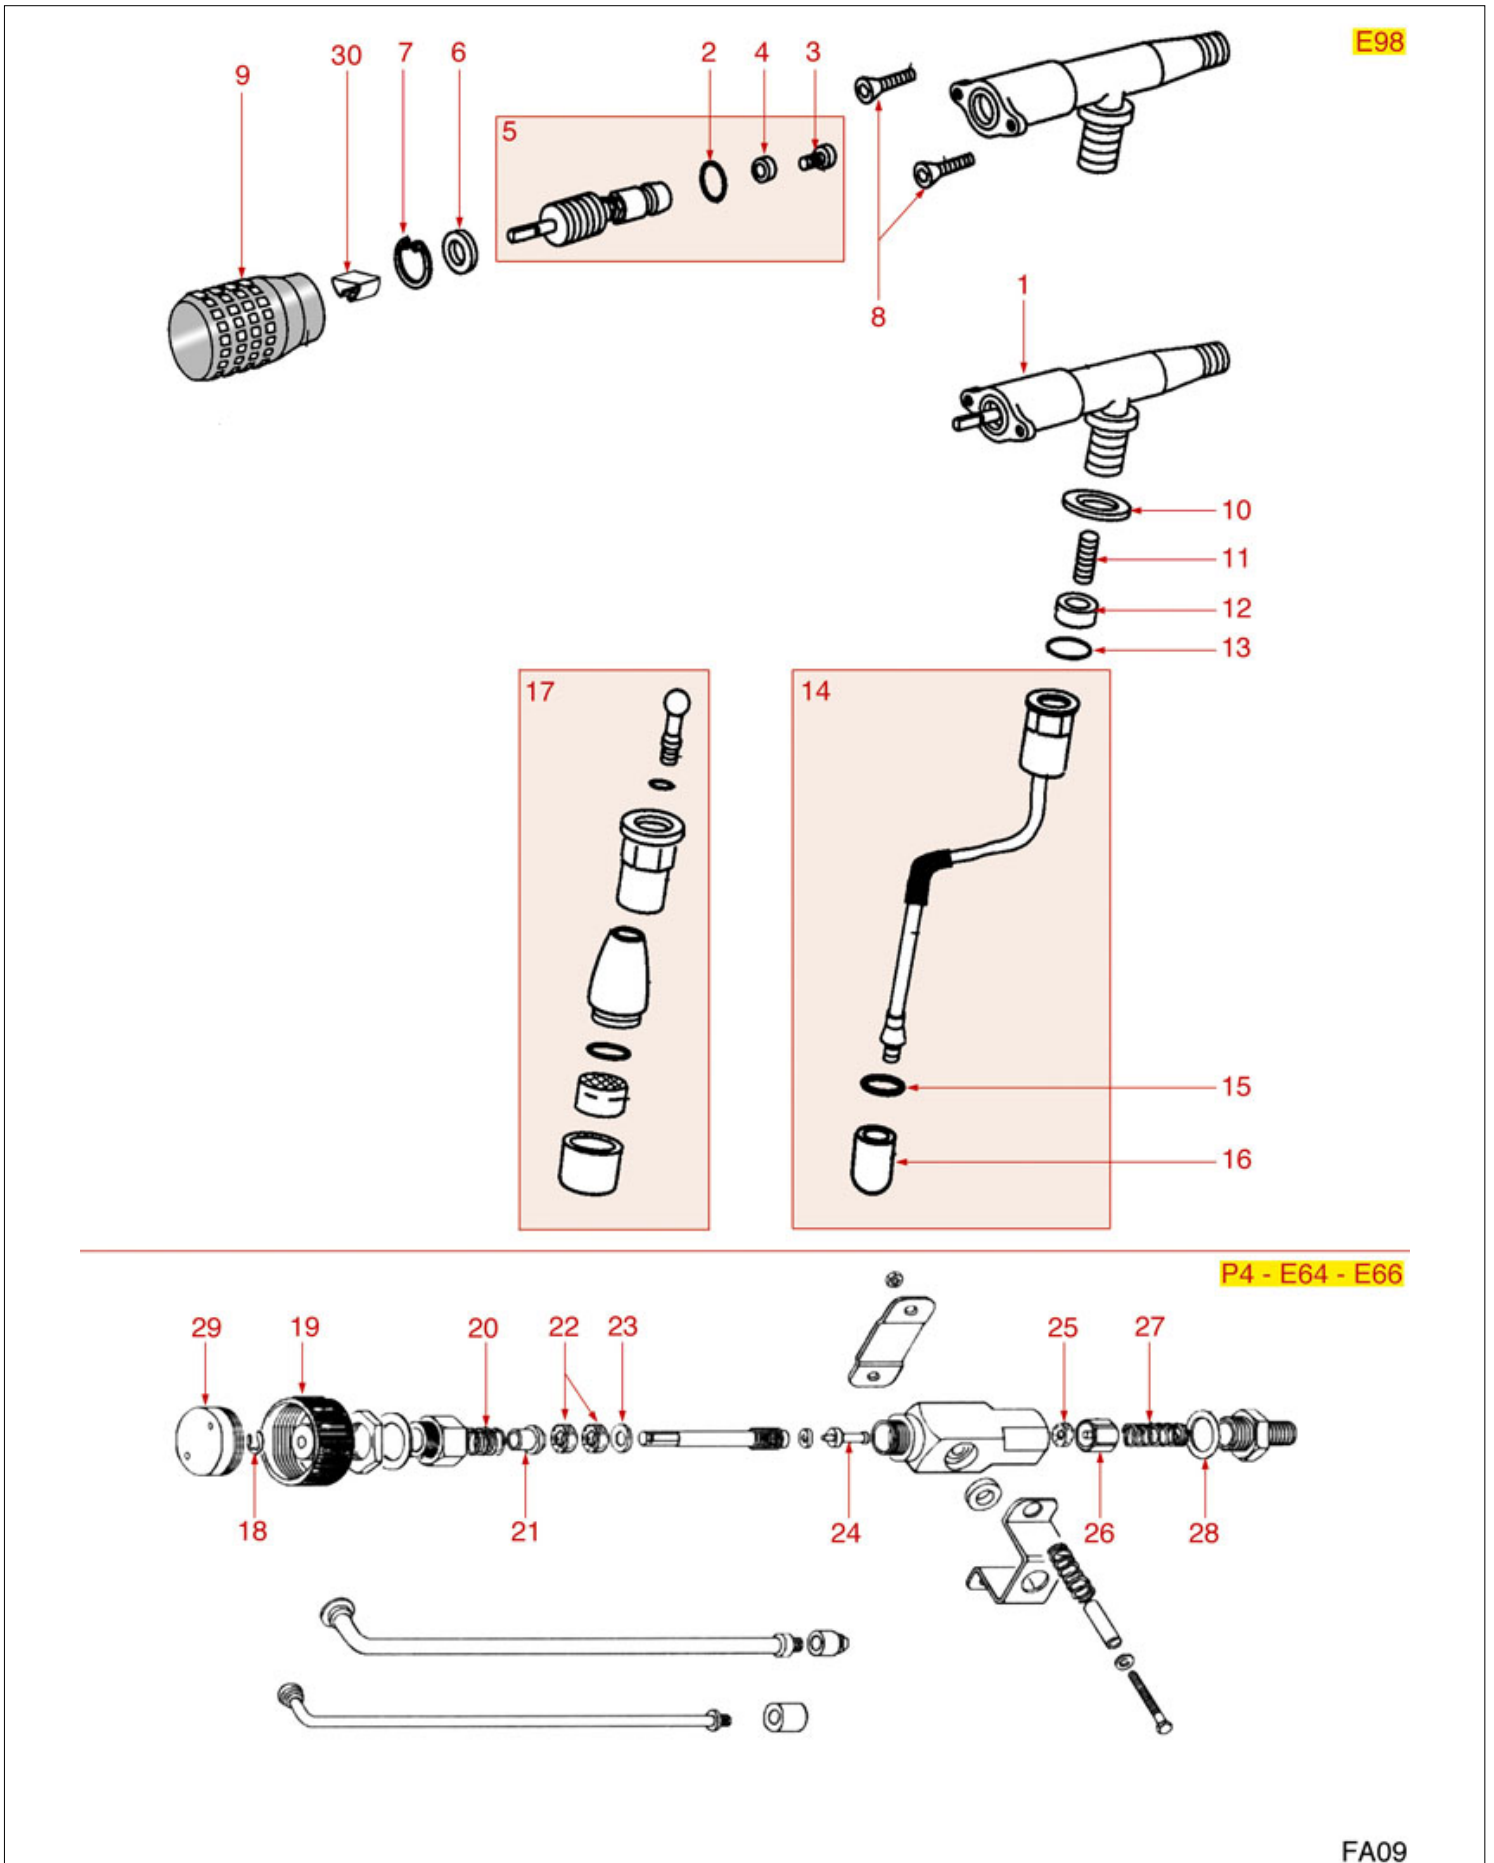

WATER-STEAM TAP E98-P4-E64-E66

Positions without LF code no.: upon request

FAEMA

Position	LF code no.	Description
1	1348316	WATER/STEAM TAP ASSY
2	1186236	O-RING 03043 VITON
2	1186318	O-RING 03043 EPDM
3	1184019	SCREW PIN FOR WATER/STEAM TAP
4	1186342	FLAT GASKET $\varnothing$ 11x3x4 mm EPDM
5	1348317	PIN TAP
9	1241554	WATER/STEAM TAP KNOB
10	1186394	ASBESTOS FREE FLAT GASKET $\varnothing$ 22x17x2 mm
11	1250226	TAP PIPE SPRING $\varnothing$ 11x24 mm
12	1186344	CONICAL TEFLON SEAL $\varnothing$ 14.5x7x6 mm
13	1186346	O-RING 02043 EPDM
14	1449837	STEAM PIPE
15	1186121	TEFLON FLAT GASKET $\varnothing$ 12x10x0.5 mm
16	1449043	STEAM NOZZLE
17	1449042	COMPLETE WATER PIPE
18	1348817	STAINLESS STEEL CIRCLIP RA-4 UNI 7437
19	1241044	WATER/STEAM TAP KNOB
20	1250521	SPRING $\varnothing$ 15x17 mm
21	1186322	TAP ROD BUSHING
22	1186312	EPDM FLAT GASKET $\varnothing$ 15.5x7.5x4 mm
23	1186319	BRASS WASHER $\varnothing$ 15x8x2 mm
24	1324026	TAP SPINDLE
25	1186822	VITON FLAT GASKET $\varnothing$ 13x4x4 mm
25	5053833	FLAT GASKET VITON $\varnothing$ 13x4x4 mm NSF
26	1186122	GASKET HOLDER FOR TAP
27	1250157	TAP SPRING $\varnothing$ 12.5x30 mm
28	1186326	TEFLON FLAT GASKET $\varnothing$ 22x16x2 mm
29	1241043	KNOB RING NUT
30	1241561	ELASTIC RING FOR KNOB