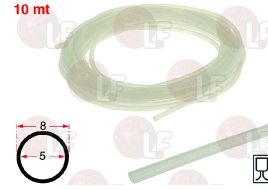

FAEMA 220000015

Suitable for:

1449682 SILICONE HOSE $\varnothing$ 5x8 SHORE 60 - 10 m
alimentary