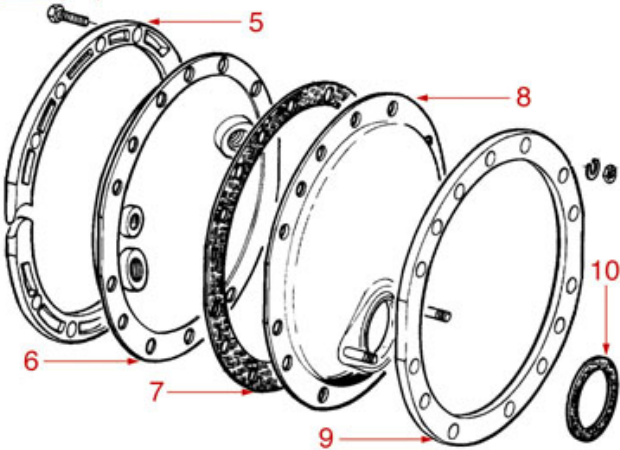

BOILER E61-P4-P6-E64-E66-STAR-NO STOP

STAR - NO STOP

P4 - P6 - E64 - E66

E61 (16)

E61 (12)

FAEMA

Position	LF code no.	Description
1	1186551	BOILER GASKET \varnothing 150x137x3 mm
3	1048003	ALUMINIUM FLANGE-COVER 10 HOLES
4	1184009	STAINLESS STEEL M8x25 mm STUD
5	1048101	FLANGE-COVER 12 HOLES
7	1186396	BOILER GASKET \varnothing 246x207x3 mm
7	1186553	BOILER GASKET \varnothing 243x204x3 mm
9	1048102	ALUMINIUM FLANGE-COVER 12 HOLES
10	1186606	FLAT CARBO GASKET \varnothing 57x43x3 mm
12	1186552	BOILER GASKET \varnothing 243x205x3 mm
14	1048103	ALUMINIUM FLANGE-COVER 16 HOLES
15	1449355	GROUP BOILER PIPE
16	1449352	BOILER LEVEL PIPE
18	1449357	GROUP BOILER PIPE
19	1449358	GROUP BOILER PIPE
20	1449354	INJECTOR PIPE \varnothing 1/4"MM 180 mm
21	1449353	MANIFOLD HYDRAULIC PIPE
22	1449048	3-WAYS PIPE