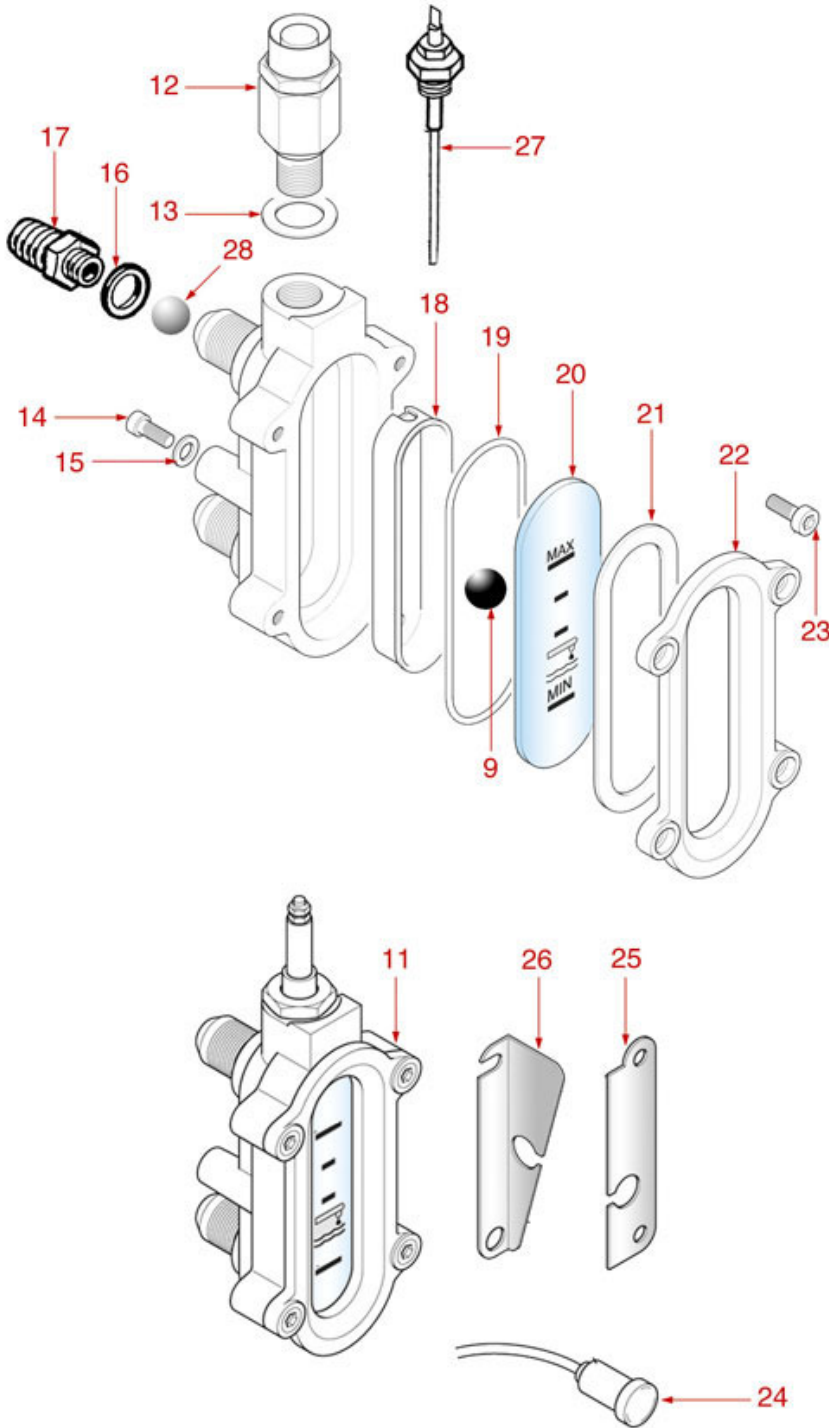

LEVEL GAUGE ASSY E61-DUE-E91-E98-SMART

E61 - E91 - E92 - E97 - E98
DUE - SMART
COMPACT - EXPRESS

E61

FAEMA

Position	LF code no.	Description
1	1528015	LEVEL GLASS WASHER
2	1250401	LEVEL SPRING \varnothing 22x20 mm
3	1186227	FLAT EPDM GASKET \varnothing 21x11.5x5 mm
4	1186537	FLAT TEFLON GASKET \varnothing 26x21.5x2 mm
5	1323415	STAINLESS STEEL BALL \varnothing 11 mm
8	1520501	LEVEL GLASS \varnothing 12x175 mm
9	1323001	RED LEVEL BALL
10	1201526	LEVEL GAUGE PLATE
11	1201005	COMPLETE LEVEL GLASS
12	1523538	BOILER VALVE \varnothing 1/4"M
13	1186619	COPPER FLAT GASKET \varnothing 18x14x1.5 mm
14	1528630	STAINLESS STEEL SCREW M5x10 mm UNI 5739
15	1186444	OPEN WASHER M6x11 mm
16	1186394	ASBESTOS FREE FLAT GASKET \varnothing 22x17x2 mm
18	1527541	WATER LEVEL TUB
19	1186230	O-RING GASKET 0164 EPDM
19	1786011	O-RING 0164 VITON
20	1520537	LEVEL GLASS 89x30 mm SILK-SCREEN PRINTED
20	1520538	SILK-SCREEN PRINTED LEVEL PLATE 89x30 mm
20	1520638	SILKSCREEN PRINTED LEVEL GAUGE PLATE
21	1186228	ASBESTOS FREE FLAT GASKET 90x31x1 mm
22	1201009	LEVEL COVER
23	1184006	S/S SCREW T.C.C.E.I. M4x12 UNI 7984
24	3221132	GREEN INDICATOR LAMP 230V
24	3221159	RED INDICATOR LIGHT 250V
27	1341750	LEVEL PROBE \varnothing 1/4"M-125 mm
28	1323415	STAINLESS STEEL BALL \varnothing 11 mm