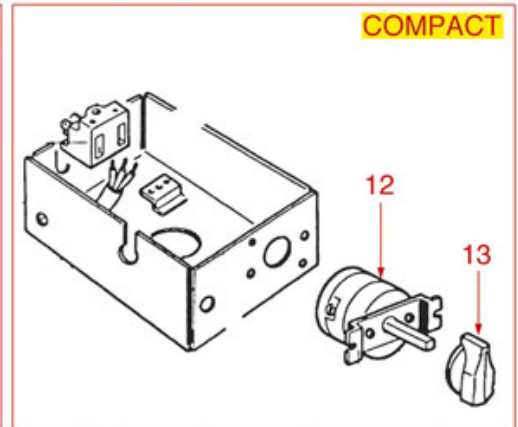

ELECTRICAL PARTS

FAEMA

Position	LF code no.	Description
1	1057004	SELECTOR SWITCH 0-2 POSITIONS 20A 600V
2	1319052	BIPOLAR SWITCH 16A 250V
3	1241317	SWITCH BUTTON F.CUP WARMER
4	1221111	RED INDICATOR LAMP 220V
4	1221112	GREEN INDICATOR LAMP 250V
5	1241318	SELECTOR SWITCH KNOB
6	3241084	ELASTIC RING FOR KNOB
7	1057004	SELECTOR SWITCH 0-2 POSITIONS 20A 600V
8	1241033	SELECTOR SWITCH KNOB ø 40 mm
9	3221101	GREEN INDICATOR LAMP 230V
11	1241040	SELECTOR SWITCH KNOB ø 31 mm
12	3059014	SELECTOR SWITCH 0-1 POSITIONS 20A 500V
13	1241542	BLACK KNOB FOR CONVERTER
14	1319097	SWITCH BUTTON
15	1319098	BIPOLAR SWITCH 16A 250V
16	1319503	PUSH-BUTTON PANEL MEMBRANE 6 BUTTONS
17	1319020	PUSH-BUTTON PANEL MEMBRANE 6 BUTTONS
18	1319022	PUSH-BUTTON PANEL MEMBRANE 6 BUTTONS
19	1319051	PUSH-BUTTON PANEL MEMBRANE 6 BUTTONS
20	1319501	PUSH-BUTTON PANEL MEMBRANE 6 BUTTONS
21	1319502	PUSH-BUTTON PANEL MEMBRANE 8 BUTTONS
22	1390001	LEVEL ELECTRONIC BOARD
30	1739002	TOROIDAL TRANSFORMER 240V 50/60Hz