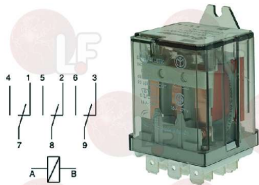

FAEMA 3442133670

5038177 RELAY 65.31 30A 250V
1 switching contact
coil 24VAC 50/60Hz
for Coffee machine (CIMBALI) M22 - M29 - M31 - M32
M39
for Coffee machine (FAEMA) EMBLEMA - E61
E98COMPACT

FAEMA 531505200