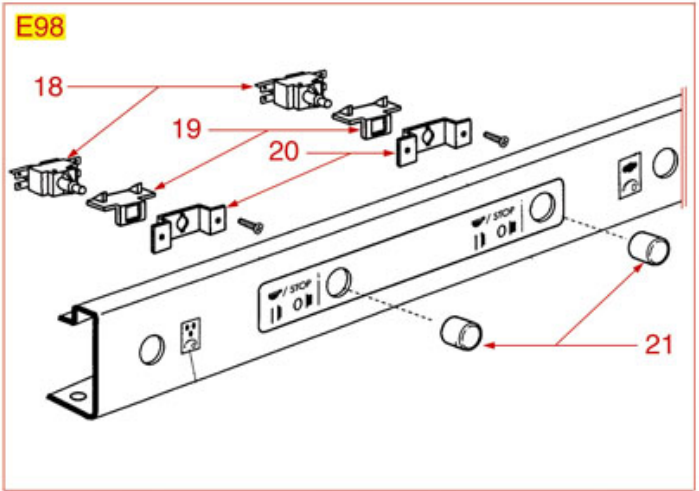

PUSH-BUTTONS E91-E98-DUE

FAEMA

Position	LF code no.	Description
1	1319043	PUSH-BUTTON PANEL BOARD 1 BUTTON
2	1319044	PUSH-BUTTON PANEL MEMBRANE 1 BUTTON
3	1319028	BUTTON F.PUSH-BUTTON PANEL
7	1319024	BUTTON F. WATER PUSH-BUTTON PANEL
8	1319023	PUSH-BUTTON PANEL BOARD 3 BUTTONS
9	1319027	PUSH-BUTTON PANEL MEMBRANE 6 BUTTONS
10	1319025	PUSH-BUTTON PANEL BOARD 5 BUTTONS
11	1319029	FAEMA E91 PUSH-BUTTON
13	1319039	PUSH-BUTTON PANEL MEMBRANE 6 BUTTONS
14	1319038	PUSH-BUTTON PANEL BOARD 6 BUTTONS
18	1319053	BIPOLAR SWITCH 16A 250V
21	1319096	BUTTON F.PUSH-BUTTON PANEL
22	1319054	SWITCH BUTTON
23	1319094	PUSH-BUTTON SUPPORT
24	1319235	PUSH-BUTTON PANEL BOARD 5 BUTTONS