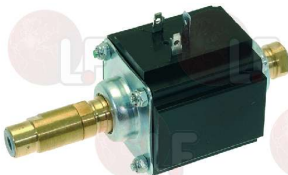

FAEMA F533195900

1331001 VIBRATORY PUMP FLUID-O-TECH 50W 240V
208/240V 50/60Hz - fittings $\varnothing$ 1/8"
without by-pass
for Coffee machine (ASTORIA CMA) ARGENTA - BRAVA
COMPACT - DIVINA