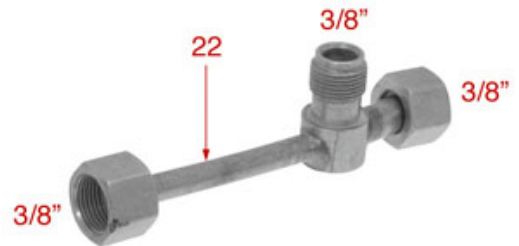

BOILER E61-P4-P6-E64-E66-STAR-NO STOP

STAR - NO STOP

P4 - P6 - E64 - E66

E61 (16)

E61 (12)

FAEMA

Position	LF code no.	Description
1	1186551	BOILER GASKET \varnothing 150x137x3 mm
3	1048003	ALUMINIUM FLANGE-COVER 10 HOLES
4	1184009	STAINLESS STEEL M8x25 mm STUD
5	1048101	FLANGE-COVER 12 HOLES
7	1186396	BOILER GASKET \varnothing 246x207x3 mm
7	1186553	BOILER GASKET \varnothing 243x204x3 mm
9	1048102	ALUMINIUM FLANGE-COVER 12 HOLES
10	1186606	FLAT CARBO GASKET \varnothing 57x43x3 mm
12	1186552	BOILER GASKET \varnothing 243x205x3 mm
14	1048103	ALUMINIUM FLANGE-COVER 16 HOLES
15	1449355	GROUP BOILER PIPE
16	1449352	BOILER LEVEL PIPE
18	1449357	GROUP BOILER PIPE
19	1449358	GROUP BOILER PIPE
20	1449354	INJECTOR PIPE \varnothing 1/4"MM 180 mm
21	1449353	MANIFOLD HYDRAULIC PIPE
22	1449048	3-WAYS PIPE