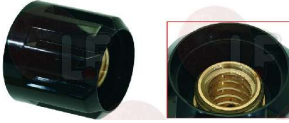

FAEMA 902033000

FAEMA 924828000

1241319 WATER/STEAM TAP KNOB

FAEMA 3538133797

1241320 WATER/STEAM TAP KNOB

FAEMA 3533133797

Suitable for:

1241356 WATER/STEAM TAP KNOB
coarse thread