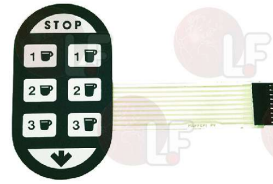

1319501 PUSH-BUTTON PANEL MEMBRANE 6 BUTTONS
for Coffee machine (FAEMA) COMPACT - DUEA EXPRESS

FAEMA 3761131514

1319503 PUSH-BUTTON PANEL MEMBRANE 6 BUTTONS
for Coffee machine (FAEMA) DUEA

FAEMA

1319502 PUSH-BUTTON PANEL MEMBRANE 8 BUTTONS
for Coffee machine (FAEMA) EXPRESS