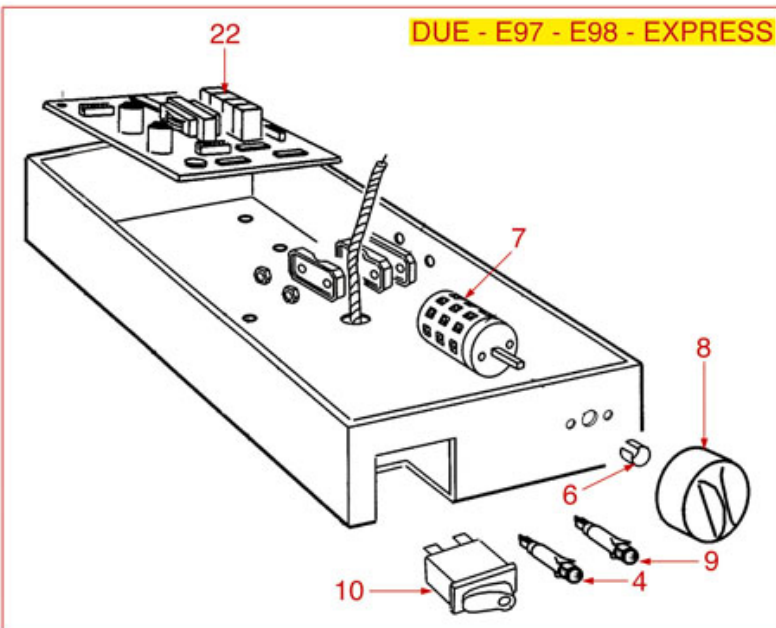

ELECTRICAL PARTS

FAEMA

Position	LF code no.	Description
1	1057004	SELECTOR SWITCH 0-2 POSITIONS 20A 600V
2	1319052	BIPOLAR SWITCH 16A 250V
3	1241317	SWITCH BUTTON F.CUP WARMER
4	1221111	RED INDICATOR LAMP 220V
4	1221112	GREEN INDICATOR LAMP 250V
5	1241318	SELECTOR SWITCH KNOB
6	3241084	ELASTIC RING FOR KNOB
7	1057004	SELECTOR SWITCH 0-2 POSITIONS 20A 600V
8	1241033	SELECTOR SWITCH KNOB ø 40 mm
9	3221101	GREEN INDICATOR LAMP 230V
11	1241040	SELECTOR SWITCH KNOB ø 31 mm
12	3059014	SELECTOR SWITCH 0-1 POSITIONS 20A 500V
13	1241542	BLACK KNOB FOR CONVERTER
14	1319097	SWITCH BUTTON
15	1319098	BIPOLAR SWITCH 16A 250V
16	1319503	PUSH-BUTTON PANEL MEMBRANE 6 BUTTONS
17	1319020	PUSH-BUTTON PANEL MEMBRANE 6 BUTTONS
18	1319022	PUSH-BUTTON PANEL MEMBRANE 6 BUTTONS
19	1319051	PUSH-BUTTON PANEL MEMBRANE 6 BUTTONS
20	1319501	PUSH-BUTTON PANEL MEMBRANE 6 BUTTONS
21	1319502	PUSH-BUTTON PANEL MEMBRANE 8 BUTTONS
22	1390001	LEVEL ELECTRONIC BOARD
30	1739002	TOROIDAL TRANSFORMER 240V 50/60Hz