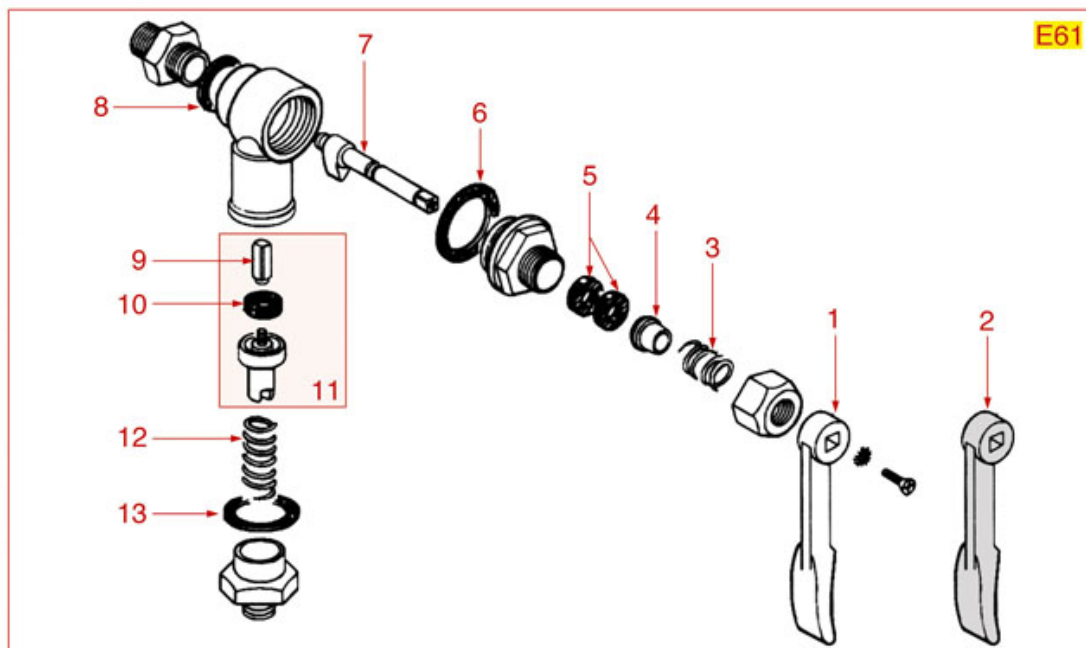

WATER INLET TAP E61-DUE-E91-E98

FAEMA

Position	LF code no.	Description
1	1225501	INLET TAP LEVER
3	1250521	SPRING $\varnothing$ 15x17 mm
4	1186322	TAP ROD BUSHING
5	1186312	EPDM FLAT GASKET $\varnothing$ 15.5x7.5x4 mm
6	1186307	TEFLON FLAT GASKET $\varnothing$ 36x30x2 mm
7	1184551	CAM FOR COFFEE GROUP
8	1186326	TEFLON FLAT GASKET $\varnothing$ 22x16x2 mm
9	1324033	SQUARE PIN 12.1 mm 6x6 mm M3
10	1186822	VITON FLAT GASKET $\varnothing$ 13x4x4 mm
10	5053833	FLAT GASKET VITON $\varnothing$ 13x4x4 mm NSF
11	1186408	INLET VALVE
13	1186326	TEFLON FLAT GASKET $\varnothing$ 22x16x2 mm
14	1455034	S/S SCREW T.C.C.E.I M4x10 UNI 5931
16	1186401	O-RING 02093 EPDM
17	1523417	NON-RETURN VALVE
17	1523419	NON-RETURN VALVE
18	1250162	NON-RETURN VALVE SPRING $\varnothing$ 6.5x20 mm
19	1250161	TAP SPRING GUIDE
20	1250160	PIN SPRING $\varnothing$ 14x23 mm
21	1523416	INLET VALVE
22	1186252	O-RING R3 EPDM
24	1186611	O-RING 02025 RED SILICONE
24	1186612	O-RING 02025 VITON
25	1120331	2-WAY SOLENOID VALVE LUCIFER 240V 50Hz
26	1120007	NOZZLE HOLE 1.2 mm
27	1160011	WATER FILTER $\varnothing$ 9 mm
29	1225011	INLET TAP LEVER
33	3243069	O-RING OR 02068 EPDM
34	1186128	CONICAL EPDM SEAL $\varnothing$ 12x4x4 mm
34	1523417	NON-RETURN VALVE
35	1250162	NON-RETURN VALVE SPRING $\varnothing$ 6.5x20 mm
36	1250164	TAP SPRING GUIDE
38	1523418	NON-RETURN VALVE
39	1250158	VALVE SPRING $\varnothing$ 14x28 mm
40	1348036	NUT $\varnothing$ 3/8" WRENCH 21x6mm
41	1324028	WATER INLET TAP CAP
42	1523019	EXPANSION VALVE
44	1186236	O-RING 03043 VITON
45	1250016	SPRING $\varnothing$ 8x21 mm
47	1186363	BLIND GASKET $\varnothing$ 9x5 mm
50	1523017	INLET VALVE
51	1523018	INLET VALVE