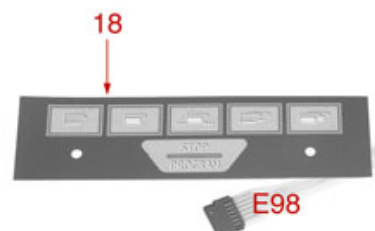

ELECTRICAL PARTS

FAEMA

Position	LF code no.	Description
1	1057004	SELECTOR SWITCH 0-2 POSITIONS 20A 600V
2	1319052	BIPOLAR SWITCH 16A 250V
3	1241317	SWITCH BUTTON F.CUP WARMER
4	1221111	RED INDICATOR LAMP 220V
4	1221112	GREEN INDICATOR LAMP 250V
5	1241318	SELECTOR SWITCH KNOB
6	3241084	ELASTIC RING FOR KNOB
7	1057004	SELECTOR SWITCH 0-2 POSITIONS 20A 600V
8	1241033	SELECTOR SWITCH KNOB ø 40 mm
9	3221101	GREEN INDICATOR LAMP 230V
11	1241040	SELECTOR SWITCH KNOB ø 31 mm
12	3059014	SELECTOR SWITCH 0-1 POSITIONS 20A 500V
13	1241542	BLACK KNOB FOR CONVERTER
14	1319097	SWITCH BUTTON
15	1319098	BIPOLAR SWITCH 16A 250V
16	1319503	PUSH-BUTTON PANEL MEMBRANE 6 BUTTONS
17	1319020	PUSH-BUTTON PANEL MEMBRANE 6 BUTTONS
18	1319022	PUSH-BUTTON PANEL MEMBRANE 6 BUTTONS
19	1319051	PUSH-BUTTON PANEL MEMBRANE 6 BUTTONS
20	1319501	PUSH-BUTTON PANEL MEMBRANE 6 BUTTONS
21	1319502	PUSH-BUTTON PANEL MEMBRANE 8 BUTTONS
22	1390001	LEVEL ELECTRONIC BOARD
30	1739002	TOROIDAL TRANSFORMER 240V 50/60Hz