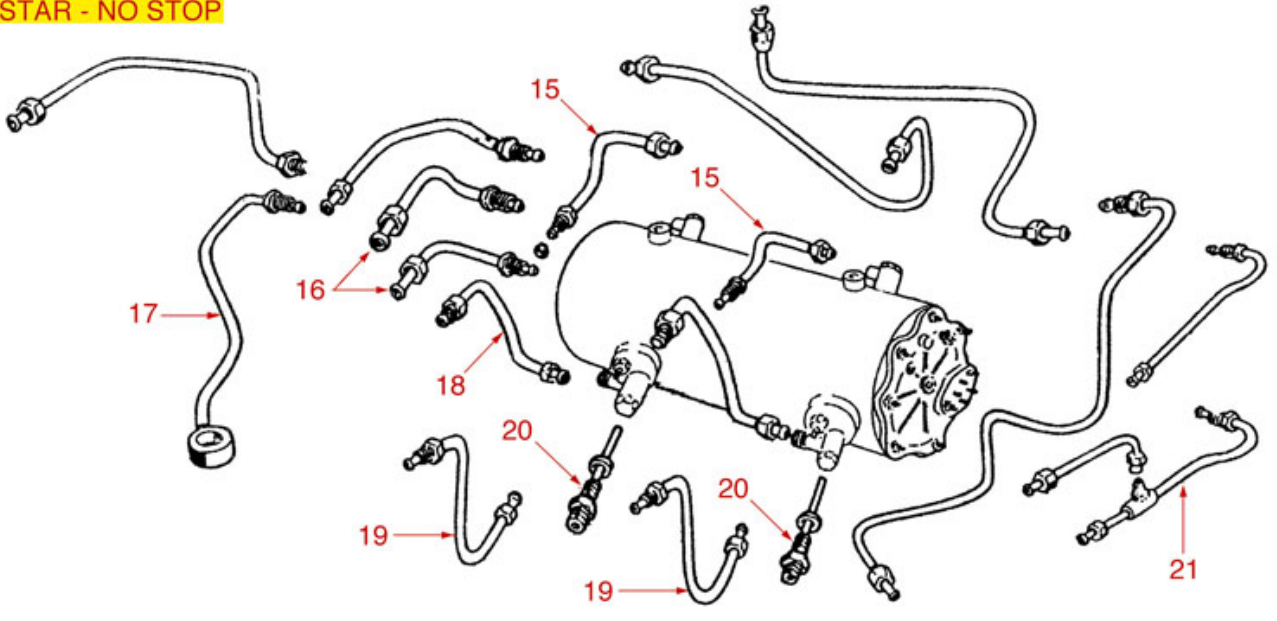

BOILER E61-P4-P6-E64-E66-STAR-NO STOP

STAR - NO STOP