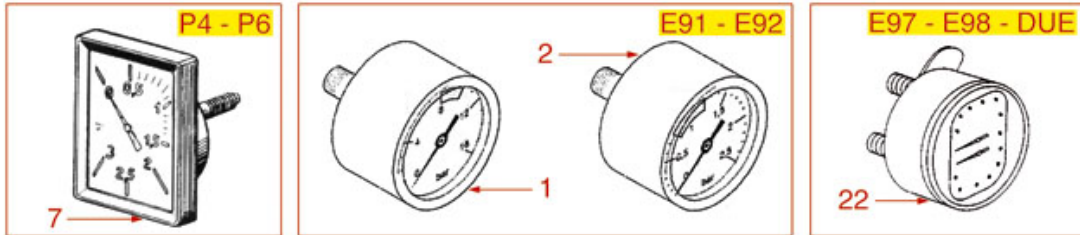

PRESSURE GAUGES-TANKS-MISCELLANEOUS

FAEMA

Position	LF code no.	Description
1	1245557	PUMP PRESSURE GAUGE ø 42 mm 0+16 bar
2	1245556	BOILER PRESSURE GAUGE ø 42 mm 0+2.5 bar
3	1245554	BOILER PRESSURE GAUGE ø 52 mm 0+3 bar
4	1245553	PUMP PRESSURE GAUGE ø 52 mm 0+16 bar
5	1245555	BOILER-PUMP PRESSURE GAUGE ø 60 mm
6	1245551	BOILER-PUMP PRESSURE GAUGE ø 63 mm
7	1245552	BOILER PRESSURE GAUGE ø 52 mm 0+3 bar
8	1325001	EXTENSION FOR PRESSURE GAUGE ø 1/8"
9	1527306	PLASRIC TANK
10	1527307	LOWER TANK - PLASTIC
11	1349501	OUTLET FITTING
12	1527001	TANK COMPLETION
13	1527501	DRAIN TUB
15	1069001	PLASTIC MEASURING SPOON 20 ml
16	1069002	STAINLESS STEEL MEASURING SPOON 20 ml
17	1385002	NYLON COFFEE TAMPER ø 50/57 mm
18	1385054	ANODISED ALUMINUM TAMPER ø 53 mm
19	1385053	ANODISED ALUMINUM TAMPER ø 58 mm
20	1384001	BRUSH FOR COFFEE SHOWER
21	1384002	BRUSH FOR MAINTENANCE
22	1245022	BOILER-PUMP PRESSURE GAUGE ø 63 mm
23	1527005	UPPER PLASTIC DRAIN TANK