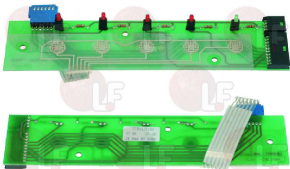

FAEMA 3301134295

1319235 PUSH-BUTTON PANEL BOARD 5 BUTTONS

FAEMA 3301135184

1319038 PUSH-BUTTON PANEL BOARD 6 BUTTONS