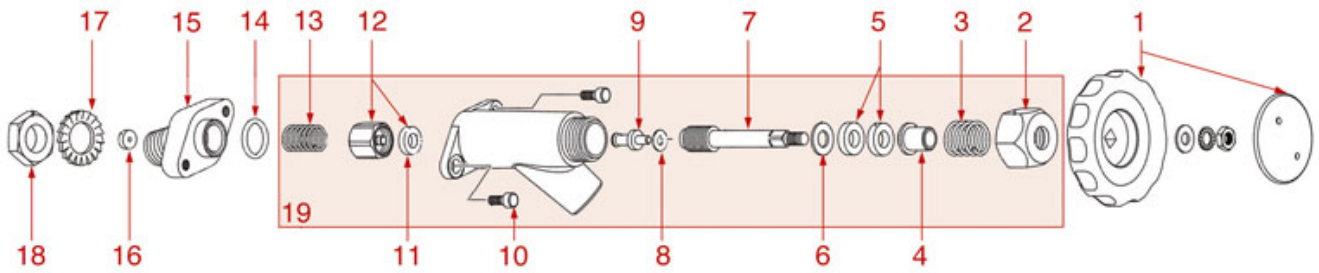

WATER-STEAM TAP E61

E61

FAEMA

Position	LF code no.	Description
1	1241461	WATER/STEAM TAP KNOB
2	1348042	CHROME PLATED NUT
3	1250521	SPRING $\varnothing$ 15x17 mm
4	1186322	TAP ROD BUSHING
5	1186312	EPDM FLAT GASKET $\varnothing$ 15.5x7.5x4 mm
6	1186319	BRASS WASHER $\varnothing$ 15x8x2 mm
7	1324086	TAP HANDLE SPINDLE
9	1324026	TAP SPINDLE
10	1184010	STAINLESS STEEL SCREW M6x10 UNI 9327
11	1186311	NBR FLAT GASKET $\varnothing$ 13x4x4 mm
11	1186822	VITON FLAT GASKET $\varnothing$ 13x4x4 mm
11	5053833	FLAT GASKET VITON $\varnothing$ 13x4x4 mm NSF
12	1186122	GASKET HOLDER FOR TAP
13	1250157	TAP SPRING $\varnothing$ 12.5x30 mm
14	3186181	O-RING 03068 EPDM
15	1348848	FLANGE FOR FAEMA E61 $\varnothing$ 3/8"
18	1349364	NUT $\varnothing$ 3/8"
19	1348845	STEAM TAP E61
20	1449842	STEAM PIPE COMPLETE
21	1449841	STEAM PIPE COMPLETE
22	1449040	STAINLESS STEEL STEAM PIPE COMPL. $\varnothing$ 10mm
23	1449056	STEAM NOZZLE
26	1348057	STEAM TAP
27	1348842	STEAM TAP ASSY