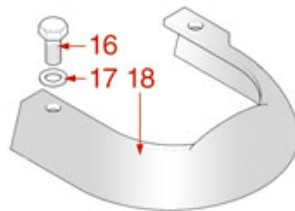

GROUP E91-E92-E97-E98-DUE-SMART

DUE A/S - SMART
E91 - E97 - E98

E91 - E92

FAEMA

Position	LF code no.	Description
1	1501532	PLUG COMPLETE WITH JET
2	1501533	NOZZLE M10x1 HOLE $\varnothing$ 0.5 mm
3	1186255	O-RING 0109 EPDM
4	1439025	CAP $\varnothing$ 20 mm FOR BREW GROUP
5	1186248	TEFLON FLAT GASKET $\varnothing$ 27x20x1 mm
6	1455034	S/S SCREW T.C.C.E.I M4x10 UNI 5931
7	1186611	O-RING 02025 RED SILICONE
7	1186612	O-RING 02025 VITON
8	1120330	3-WAY SOLENOID VALVE LUCIFER 240V 50Hz
8	1120335	3-WAY SOLENOID VALVE PARKER 230V 50/60Hz
9	1120334	3-WAY MECHANICAL COMPONENT LUCIFER
9	1120339	3-WAY MECHANICAL COMPONENT PARKER
10	1120332	COIL LUCIFER/PARKER 220/240V 9W 50Hz
10	3120032	COIL PARKER ZB09 9W 220/240V 50/60Hz
11	1528009	S/S SCREW T.E.M6x12 mm UNI 5739 DIN24017
13	3528010	STAINL.STEEL SCREW WASHER M6 UNI 6592
14	1186240	TEFLON FLAT GASKET $\varnothing$ 17x12x0.5 mm
15	1439024	CAP $\varnothing$ 12 mm FOR BREW GROUP
16	1528630	STAINLESS STEEL SCREW M5x10 mm UNI 5739
19	1186358	O-RING 03030 EPDM
19	1786155	VITON O-RING 03030
23	1241041	THERMAL INDEX KNOB
24	1086003	SHOWER HOLDER DIFFUSER
25	1501565	GROUP SPRAY NOZZLE $\varnothing$ 21 mm M5x1
26	1081016	SHOWER SCREEN $\varnothing$ 60 mm
26	1081116	SHOWER SCREEN $\varnothing$ 60 mm
26	1081216	SHOWER SCREEN $\varnothing$ 60 mm
27	1186721	FILTER HOLDER GASKET $\varnothing$ 74x57.5x8 mm
27	1186722	FILTER HOLDER GASKET $\varnothing$ 73x57x8 mm
27	1186725	FILTER HOLDER GASKET $\varnothing$ 73x57x8.5 mm
28	1160339	BLIND FILTER
29	1160251	1 CUP FILTER 6 g
30	1160252	2-CUP FILTER 12 GRAMS
31	1160335	1 CUP FILTER 7 g
32	1160337	2-CUP FILTER 14 GRAMS
33	1250101	FILTER BLOCKING SPRING $\varnothing$ 1,00 mm INOX
34	1165015	COFFEE MACHINE FILTER HOLDER
34	1165022	FILTER HOLDER COFFEE MACHINES
35	1241316	FILTER HOLDER HANDLE M10
35	1241504	FILTER HOLDER HANDLE M12
36	1022002	SINGLE SPOUT M16
36	1022501	SINGLE SPOUT $\varnothing$ 3/8"
37	1022502	DOUBLE SPOUT $\varnothing$ 3/8"
37	1022521	LONG DOUBLE SPOUT $\varnothing$ 3/8"
38	1449361	GROUP DRAIN PIPE
39	1160281	1-CUP FILTER 7 gr - BASIC QUALITY
40	1160282	2-CUP FILTER 14 GRAMS - BASIC QUALITY
41	1190001	PAPER SEAL $\varnothing$ 73x59x0.8 mm
42	1190002	RUBBER SEAL $\varnothing$ 73x59x1 mm EPDM
43	5014055	FILTERHOLDER COMPLETE 1 CUP FAEMA
44	5014054	FILTERHOLDER COMPLETE 2 CUPS FAEMA
45	1160345	2 CUPS FILTER 18 gr