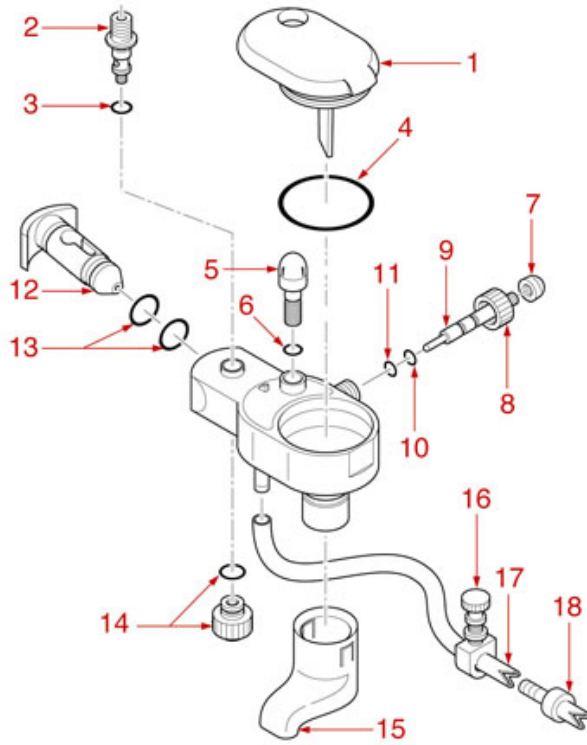

CAPPUCCINATORE

E92